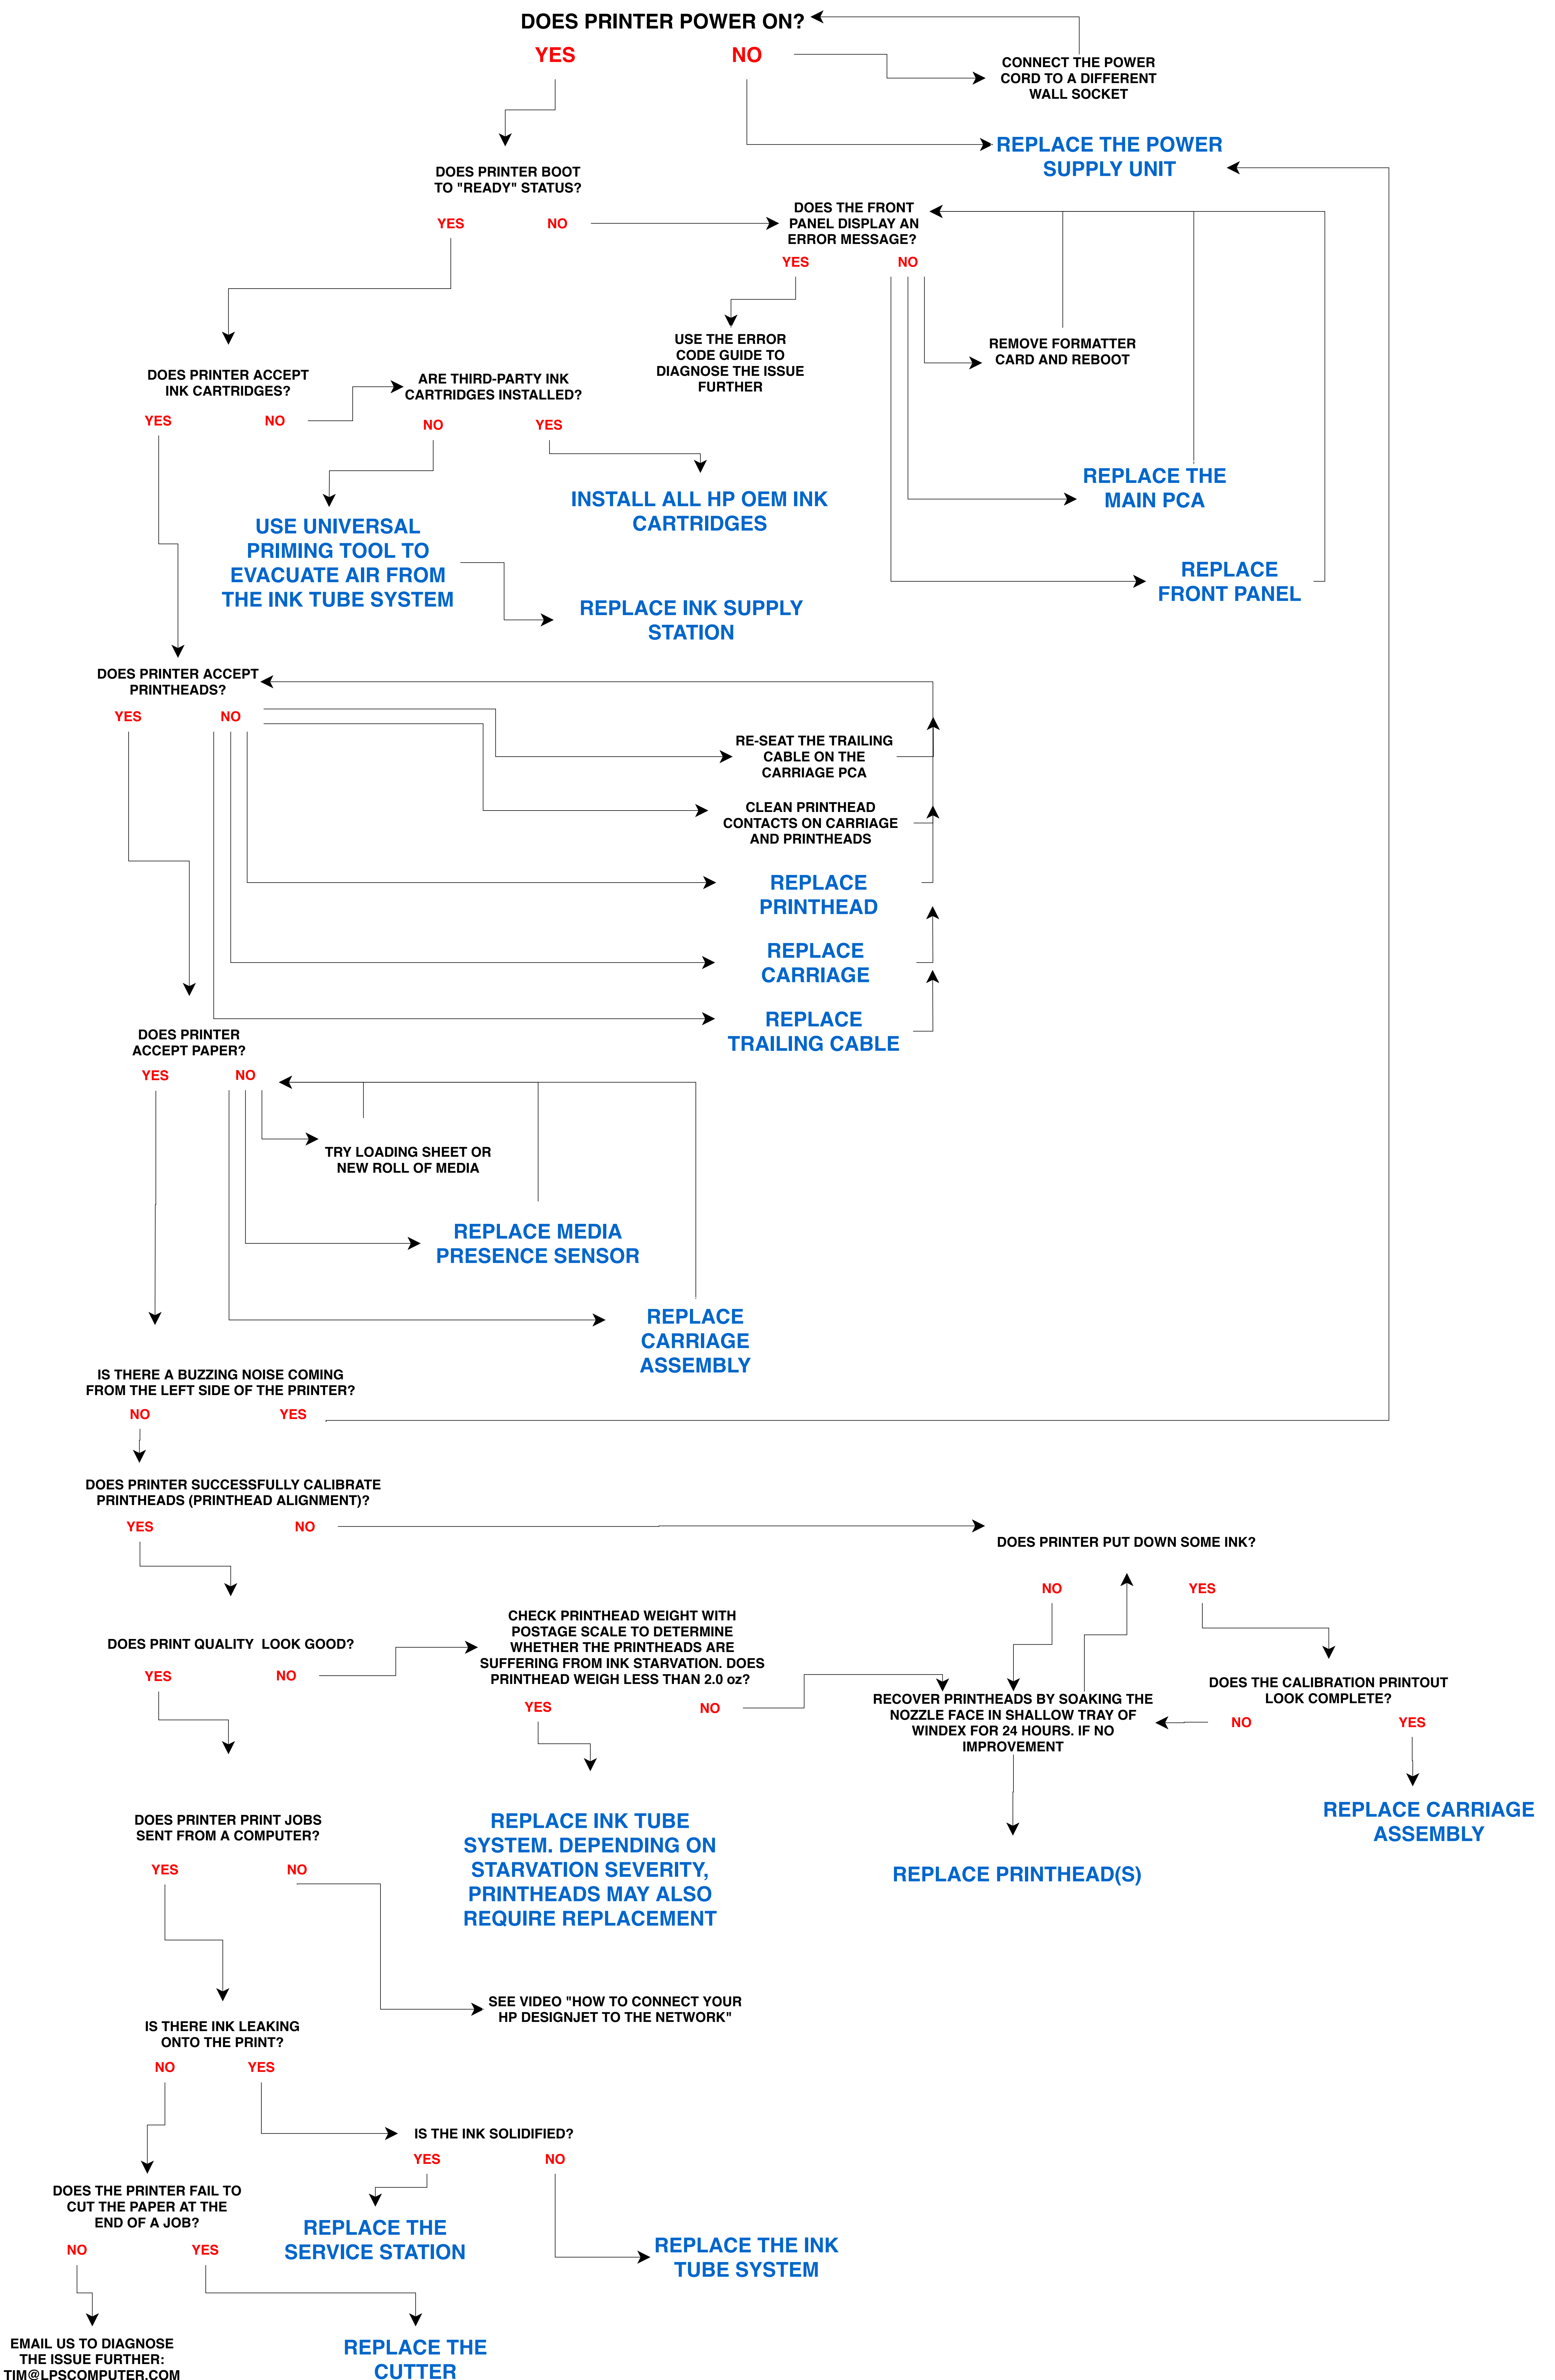

DESIGNJET T620, T1120 DIAGNOSTIC FLOWCHART

EMAIL US TO DIAGNOSE THE ISSUE FURTHER:
TIM@LPSCOMPUTER.COM