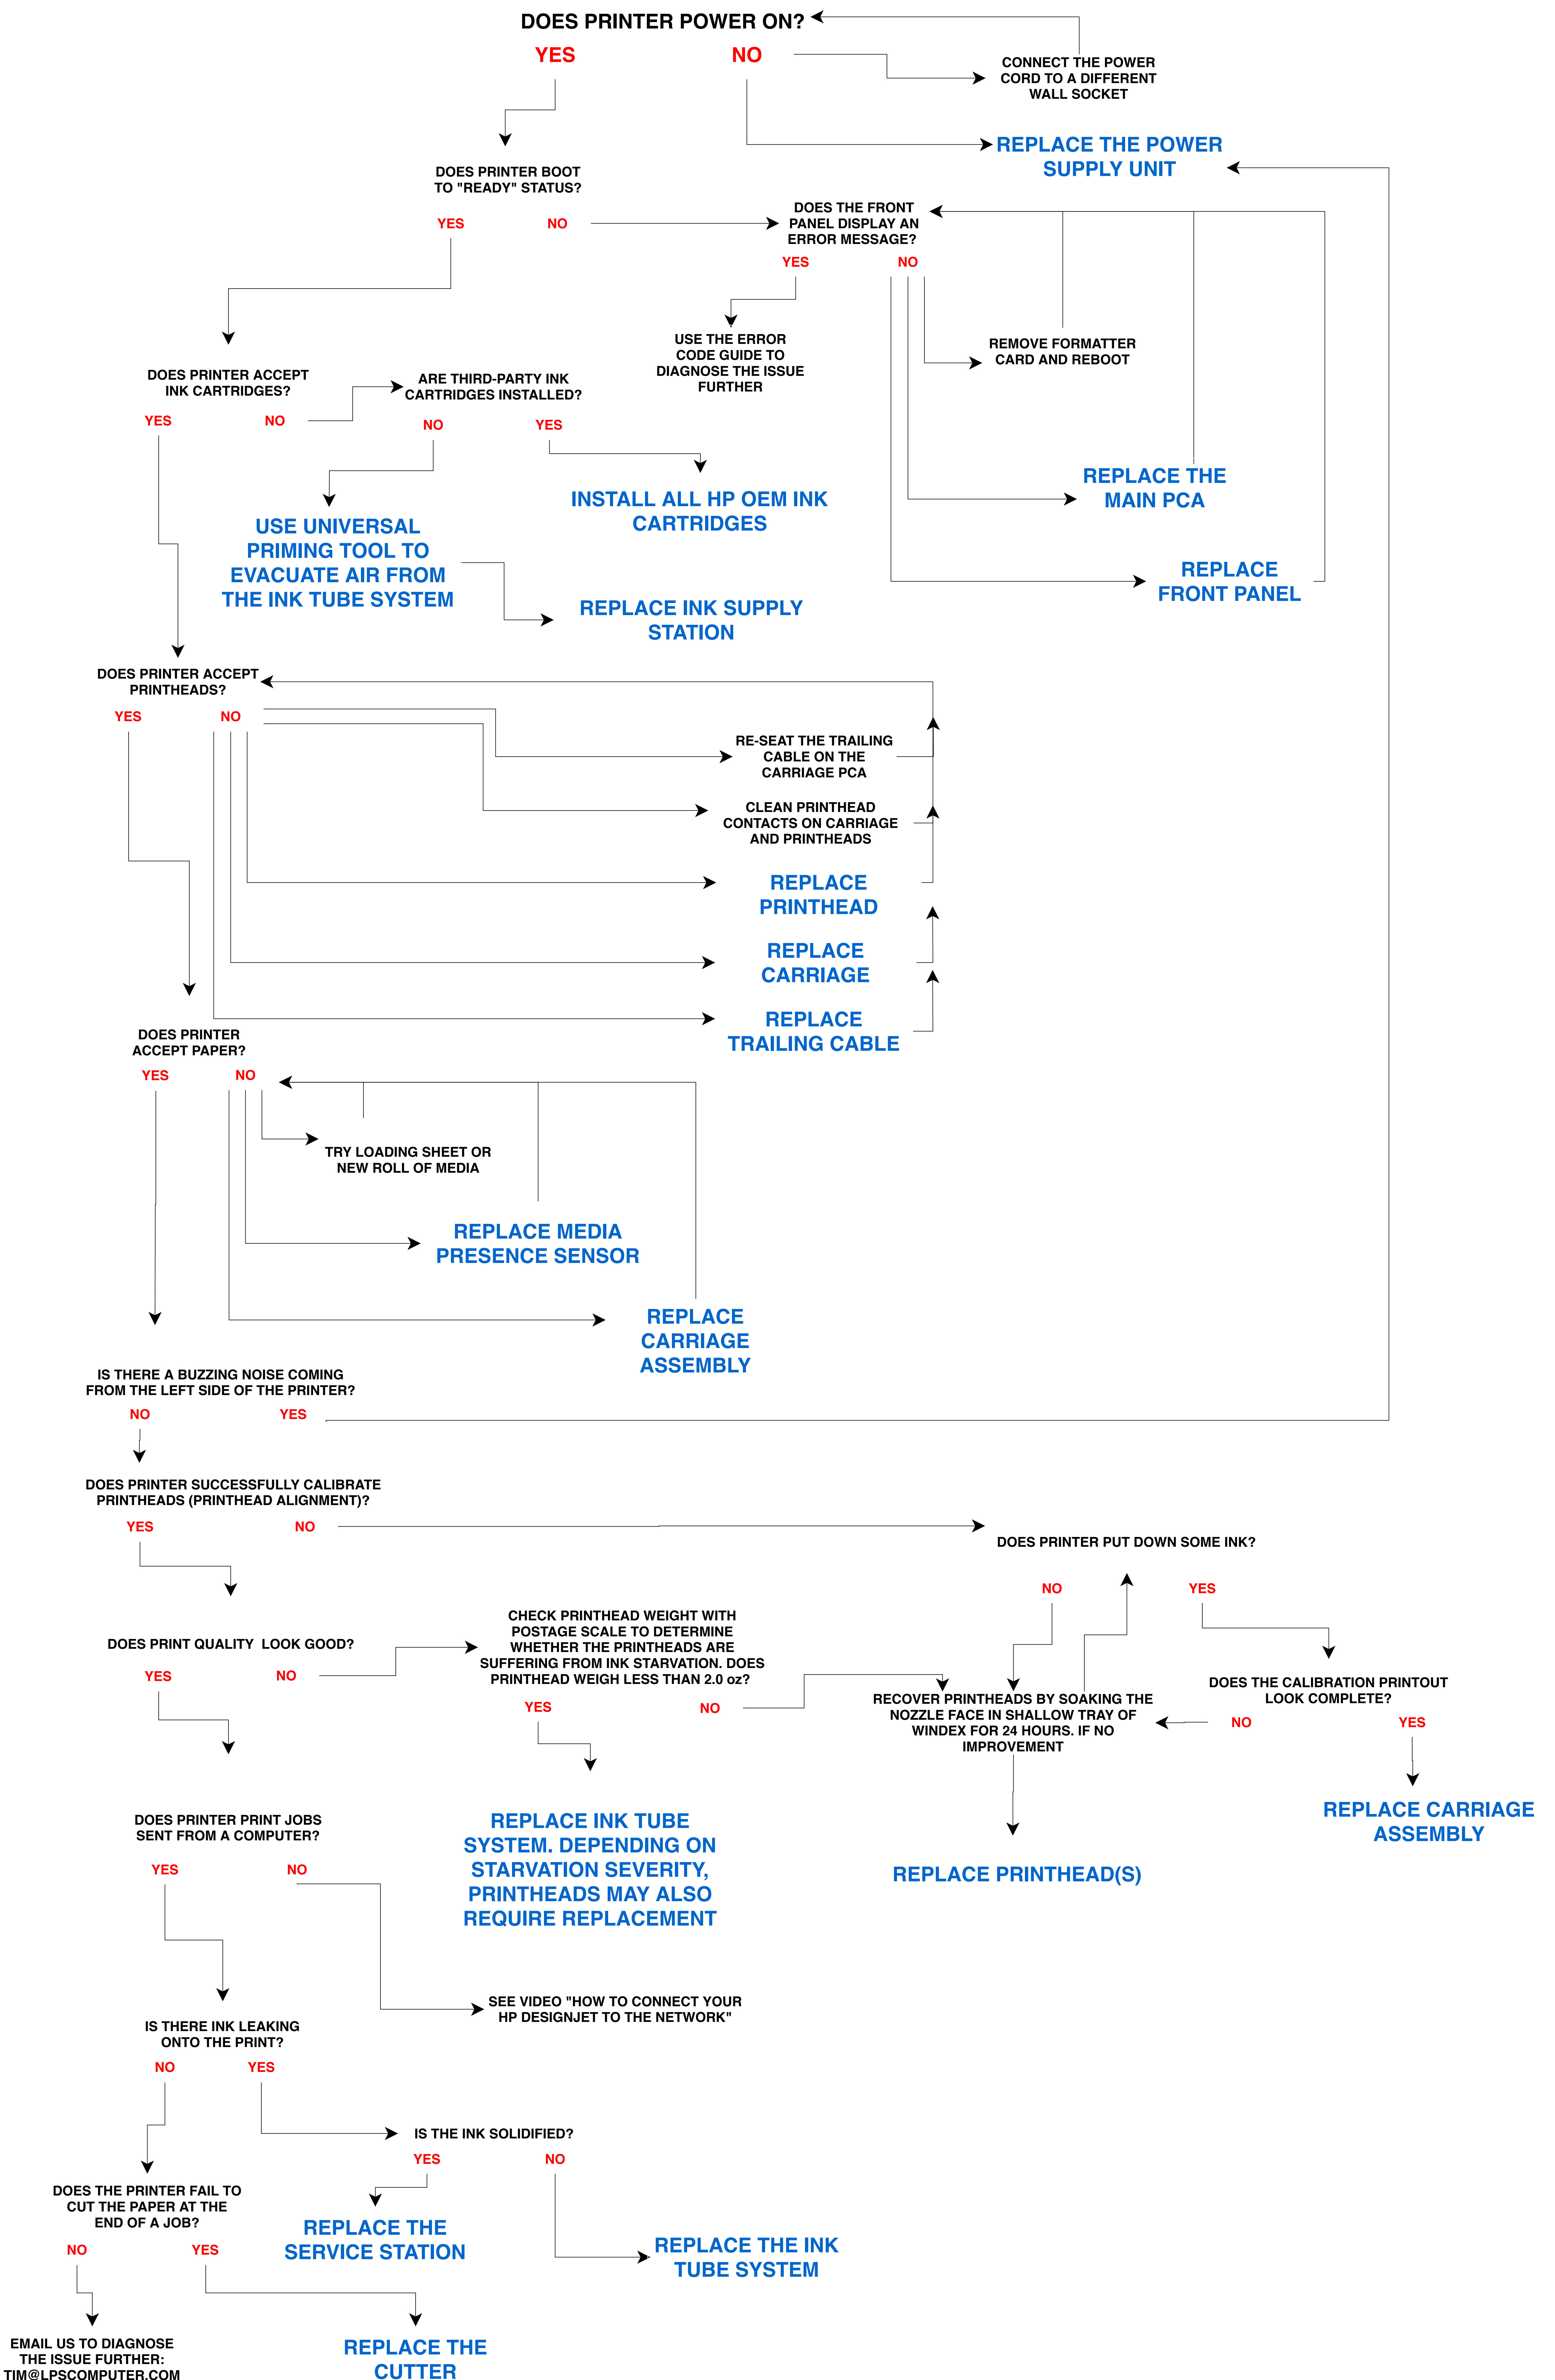

DESIGNJET T610, T1100 DIAGNOSTIC FLOWCHART

EMAIL US TO DIAGNOSE THE ISSUE FURTHER:
TIM@LPSCOMPUTER.COM