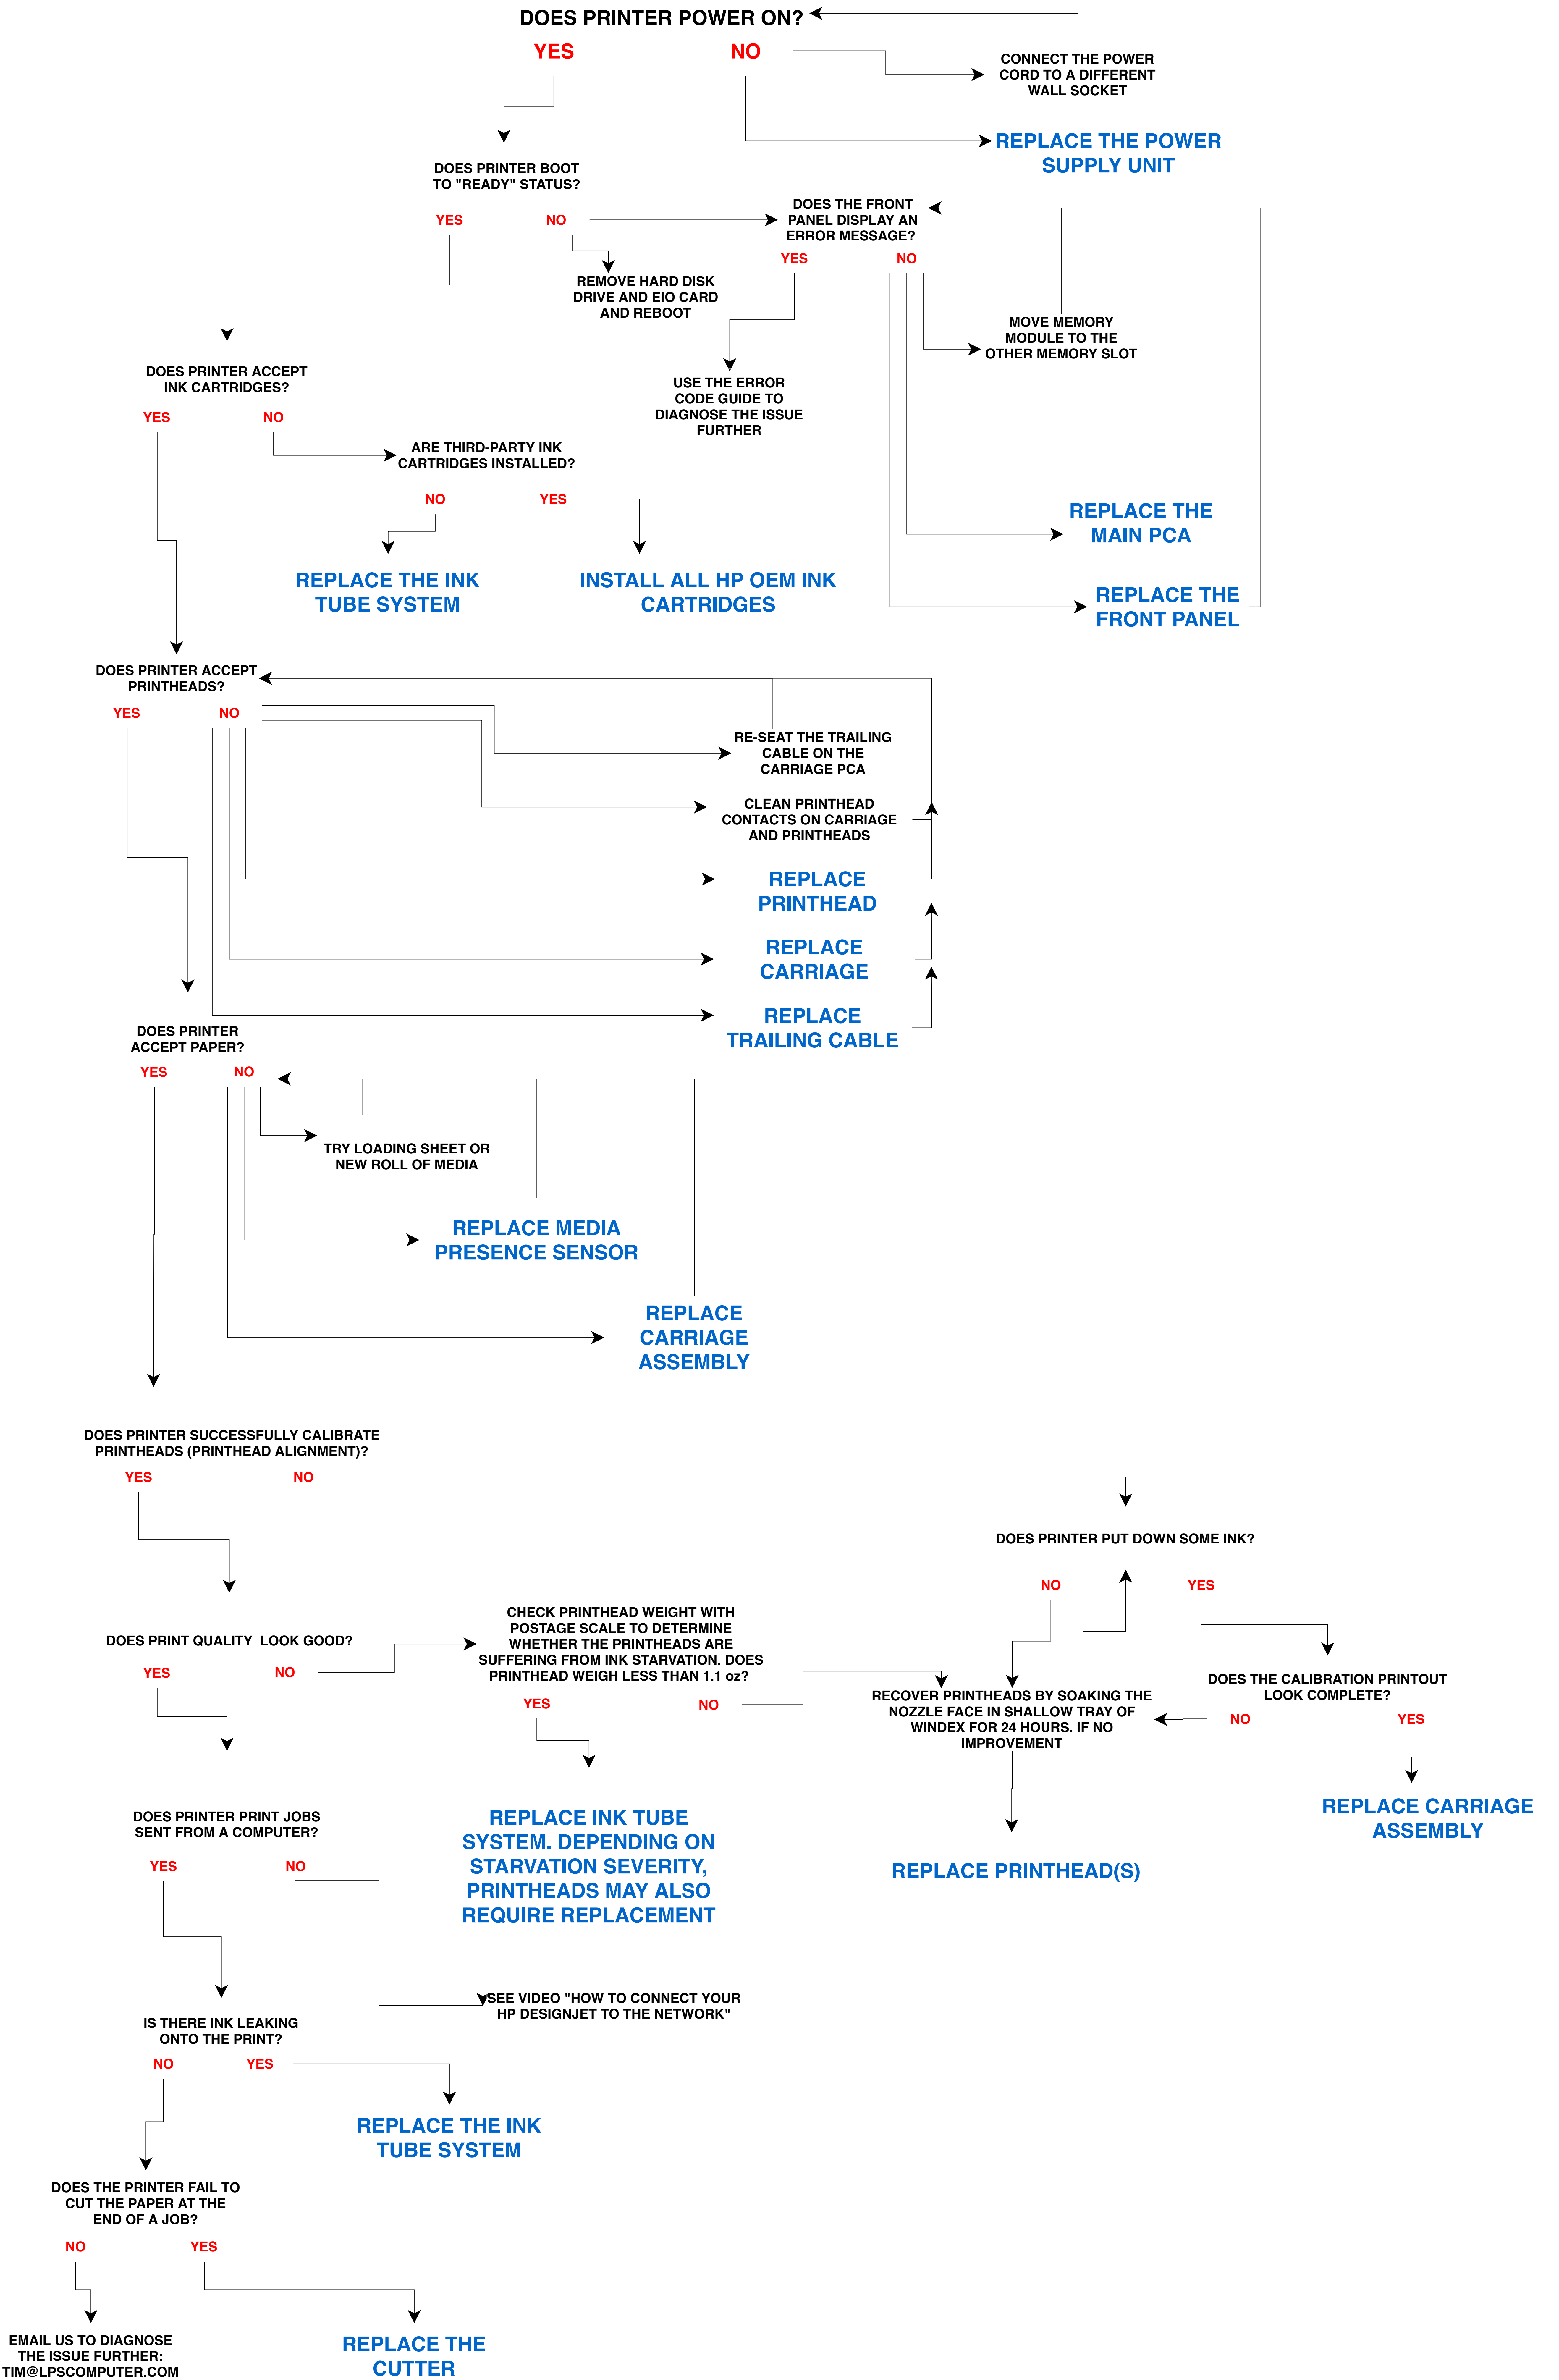

DESIGNJET 1050c, 1055cm DIAGNOSTIC FLOWCHART

EMAIL US TO DIAGNOSE THE ISSUE FURTHER:
TIM@LPSCOMPUTER.COM