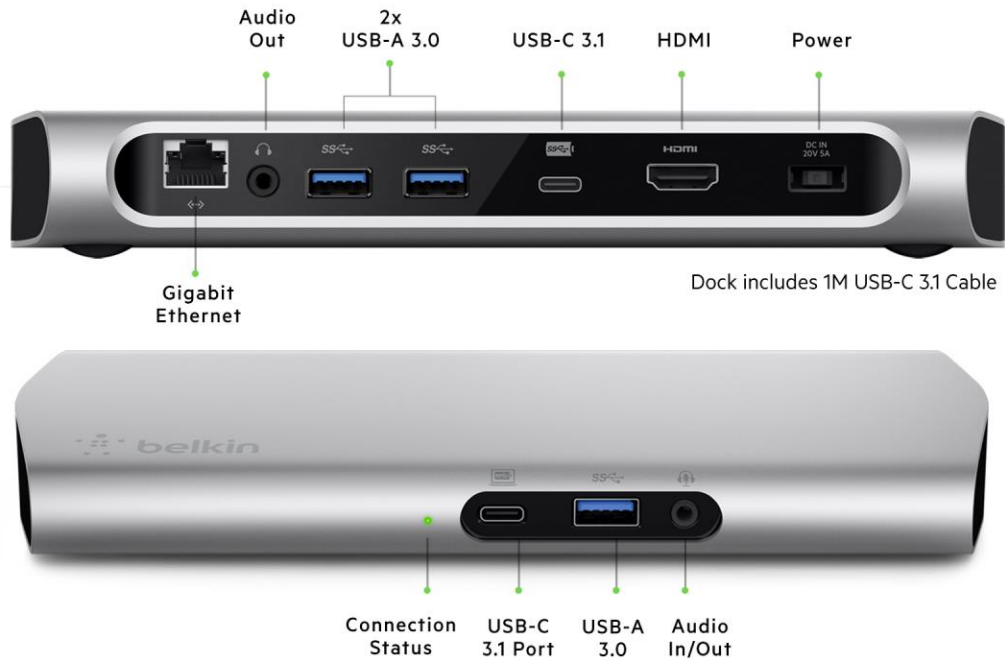

PART #	DESCRIPTION
Gigabit Ethernet	
A3L980b07-BLK-S	CAT6 Ethernet Patch Cable Snagless, RJ45, M/M /a
Audio Out	
AV10127tt	MIXIT Aux Cable
USB-A 3.0	
F2CU012bt04	Micro USB ChargeSync Cable 4ft, Black
F4U073tt	4-Port USB 3.0 Hub
F8J023bt2M-WHT	MIXIT Lightning to USB ChargeSync Cable 2M, Black, 480Mbps
B2B148-04-BLK	MIXIT 2.0 USB-A to USB-C Charge Cable 4ft, Black, 480Mbps
B2B148-06-BLK	MIXIT 2.0 USB-A to USB-C Charge Cable 6ft, Black, 480Mbps
B2C006-1M-BLK	3.1 USB-A to USB-C Cable 1M, Black, 10Gbps
F3U159b06	USB 3.0 A/B Device Cable, Black
USB-C	
B2C007-1M-BLK	3.1 USB-C to USB-C 1M, Black, 10Gbps
B2C011-BLK	MIXIT USB-C to USB-C Charge Cable, 6ft, Black, 480Mbps
B2C008-1M-BLK	3.1 USB-C to Micro-B Cable 1M, Black, 10Gbps
B2B149-06-BLK	MIXIT 2.0 USB-C to Micro USB Charge Cable 6ft, Black, 480Mbps
B2C009-06-BLK	2.0 USB-C to Mini-B Charge Cable 6ft, Black, 480Mbps
B2C010-06-BLK	2.0 USB-C to USB-B Printer Cable 6ft, Black, 480Mbps
B2B150-BLK	3.0 USB-C to USB-A Adapter, Black, 5Gbps
B2B143-BLK	USB-C to VGA Adapter
B2B144-BLK	USB-C to HDMI Adapter
B2B145-BLK	USB-C to Gigabit Ethernet Adapter
B2B146-04	4-Port USB 3.0 Hub + USB-C Cable
B2B153-04-BLK	4-Port USB-C Mini Hub
B2B147-1M-BLK	Thunderbolt 3 Cable 1M, Black, 20Gbps
B2B155tt0.5MBLK	Thunderbolt 3 Cable .5M, Black, 40Gbps
HDMI	
F2CD058	HDMI® to VGA + 3.5mm Audio Adapter, M/F, 1080p
AV10145bt	HDMI to VGA Adapter Ultra HD Compatible
F8V3311b04	HDMI Cable 4ft, Black, M/M
F8V3311b06	HDMI Cable 6ft, Black, M/M
F8V3311b08	HDMI Cable 8ft, Black, M/M
F8V3311b10	HDMI Cable 10ft, Black, M/M
F8V3311b12	HDMI Cable 12ft, Black, M/M
F8V3311b15	HDMI Cable 15ft, Black, M/M
F8V3311b20	HDMI Cable 20ft, Black, M/M
F8V3311b25	HDMI Cable 25ft, Black, M/M
F8V3311b30	HDMI Cable 30ft, Black, M/M
F8V3311b50	HDMI Cable 50ft, Black, M/M
F8V3311b1M	HDMI Cable 1M, Black, M/M