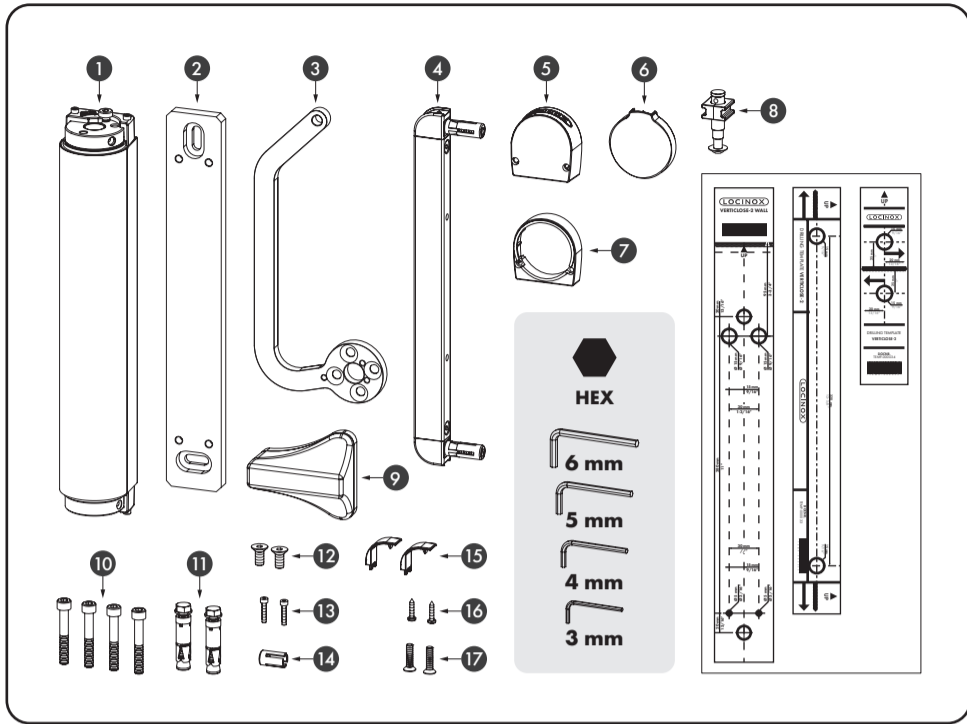

VERTICLOSE-2 WALL

INSTALLATION INSTRUCTIONS FOR SQUARE PROFILES

LOCINOX

Let's make it better together

!

THE PRE-MOUNTED FASTENERS (QUICK FIX) ARE DESIGNED FOR GATE FRAMES WITH A WALL THICKNESS OF 0.083" UP TO 0.190"

FOR THICKNESSES FROM 0.200" UP TO 0.313" USE THE QUICK-FIX OUT OF THE QFIXSET-USA-4 BAG.

QFIXSET-USA-4

Min. 0.200"
Max. 0.313"

? LOCINOX USA

LIVE CHAT
www.locinoxusa.com

877-LOCINOX

helpusa@locinox.com

www.locinoxusa.com/verticlose-2wall