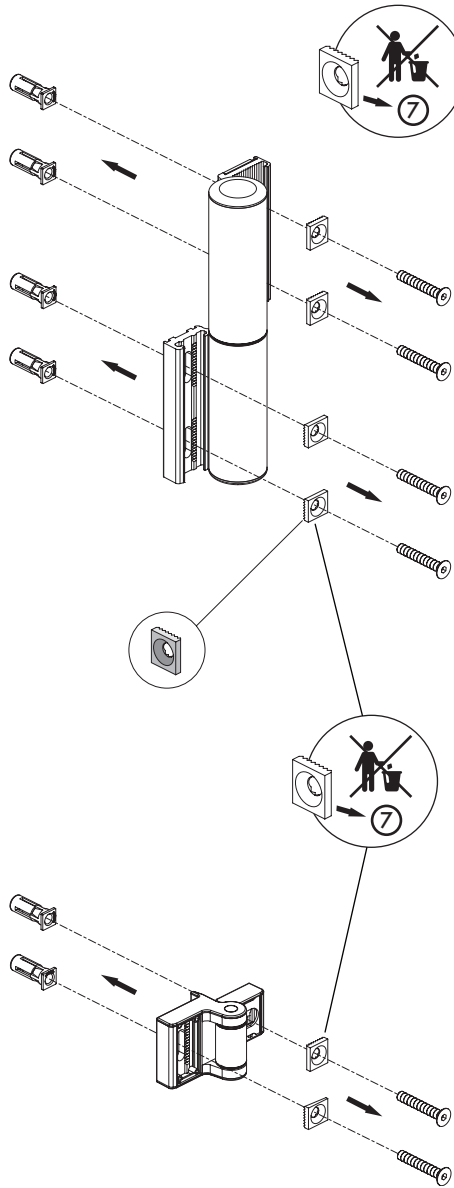

Ø POST			Ø GATE FRAME		
min.	max.		min.	max.	
Ø1-7/8"	Ø2-3/8"	3	Ø1-3/8"	Ø1-5/8"	1
Ø45 mm	Ø64 mm	M8 x 45 mm	Ø33 mm	Ø44 mm	M8 x 30 mm
Ø2-7/8"	Ø3"	4	Ø1-7/8"		2
Ø68 mm	Ø86 mm	M8 x 70 mm	Ø45 mm - Ø58 mm		M8 x 45 mm

LOCINOX USA

LIVE CHAT
www.locinoxusa.com

877-LOCINOX

helpusa@locinox.com

www.locinoxusa.com/clb-tiger

② ALIGN BRACKETS

min. 5/8" - max. 1-5/16"
min. 16 mm - max. 33 mm

min. 1-2/4"
min 45 mm

5-1/8"
130 mm

4x

③ DRILL HOLES FOR BRACKETS

6x

HEX 5mm

Ø3/16"
Ø5mm

④ DRILL HOLES FOR BRACKETS

Ø7/16"
Ø11 mm

⑤ ATTACH BRACKETS TO FRAMES

HEX
5mm

⑥ REMOVE EXISTING HINGE/CLOSER BOLTS

HEX
5mm

⑦ INSTALL HINGE/CLOSER ON BRACKETS

HEX
5mm

**SUCCESSFUL
INSTALLATION?**
Please send us your
pictures & videos

**SUCCESSVOLLE
INSTALLATIE?**
Stuur ons gerust uw
foto's & video's door