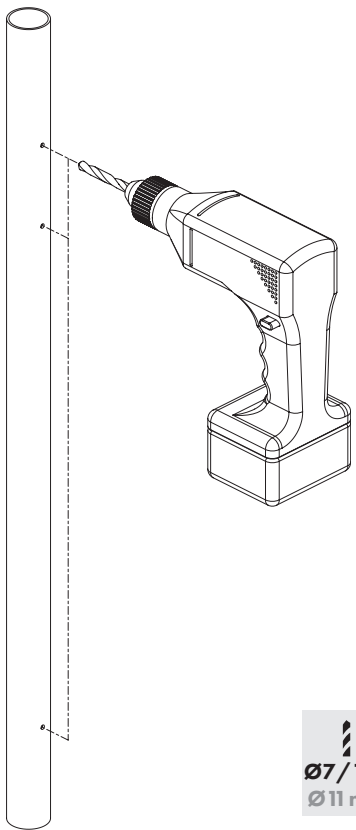

Ø POST			Ø GATE FRAME		
min.	max.		min.	max.	
Ø1-7/8"	Ø2-3/8"	3	Ø1-3/8"	Ø1-5/8"	1
Ø45 mm	Ø64 mm	M8 x 45 mm	Ø33 mm	Ø44 mm	M8 x 30 mm
Ø2-7/8"	Ø3"	4	Ø1-7/8"		2
Ø68 mm	Ø86 mm	M8 x 70 mm	Ø45 mm - Ø58 mm		M8 x 45 mm

LOCINOX USA

LIVE CHAT
www.locinoxusa.com

877-LOCINOX

helpusa@locinox.com

www.locinoxusa.com/clb-tiger

② ALIGN BRACKETS

min. 5/8" - max. 1-5/16"
min. 16 mm - max. 33 mm

min. 1-2/4"
min 45 mm

5-1/8"
130 mm

4x

③ DRILL HOLES FOR BRACKETS

6x

HEX 5mm

Ø3/16"
Ø5mm

④ DRILL HOLES FOR BRACKETS

Ø7/16"
Ø11 mm

⑤ ATTACH BRACKETS TO FRAMES

HEX
5mm

⑥ REMOVE EXISTING HINGE/CLOSER BOLTS

HEX
5mm

⑦ INSTALL HINGE/CLOSER ON BRACKETS

HEX
5mm

**SUCCESSFUL
INSTALLATION?**
Please send us your
pictures & videos

**SUCCESSVOLLE
INSTALLATIE?**
Stuur ons gerust uw
foto's & video's door