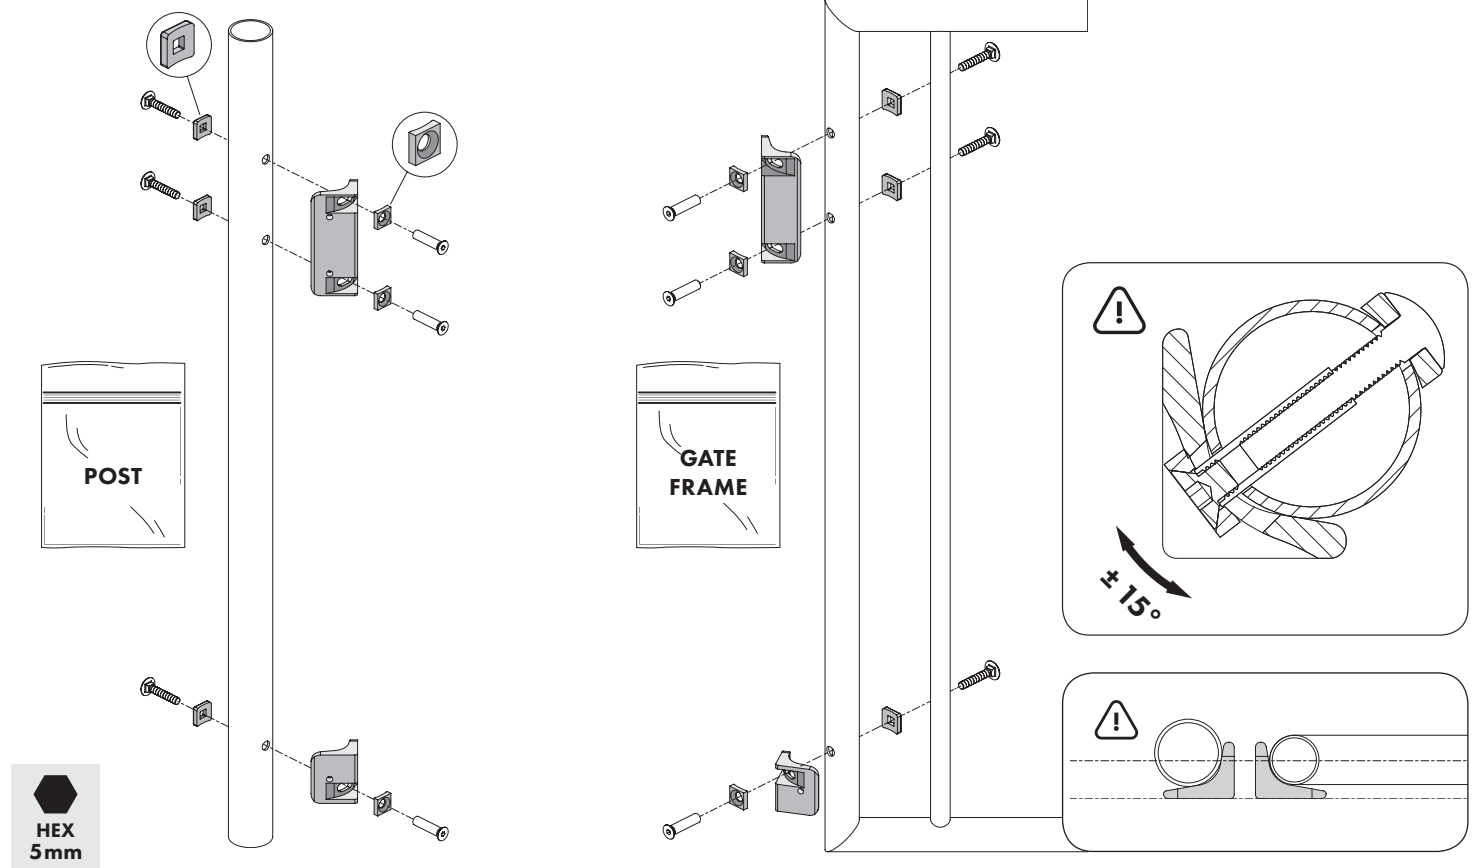

5-1/8"
130 mm

4x

③ DRILL HOLES FOR BRACKETS

6x

HEX 5mm

Ø3/16"
Ø5mm

④ DRILL HOLES FOR BRACKETS

Ø7/16"
Ø11 mm

⑤ ATTACH BRACKETS TO FRAMES

HEX
5mm

⑥ REMOVE EXISTING HINGE/CLOSER BOLTS

HEX
5mm

⑦ INSTALL HINGE/CLOSER ON BRACKETS

HEX
5mm

**SUCCESSFUL
INSTALLATION?**
Please send us your
pictures & videos

**SUCCESSVOLLE
INSTALLATIE?**
Stuur ons gerust uw
foto's & video's door