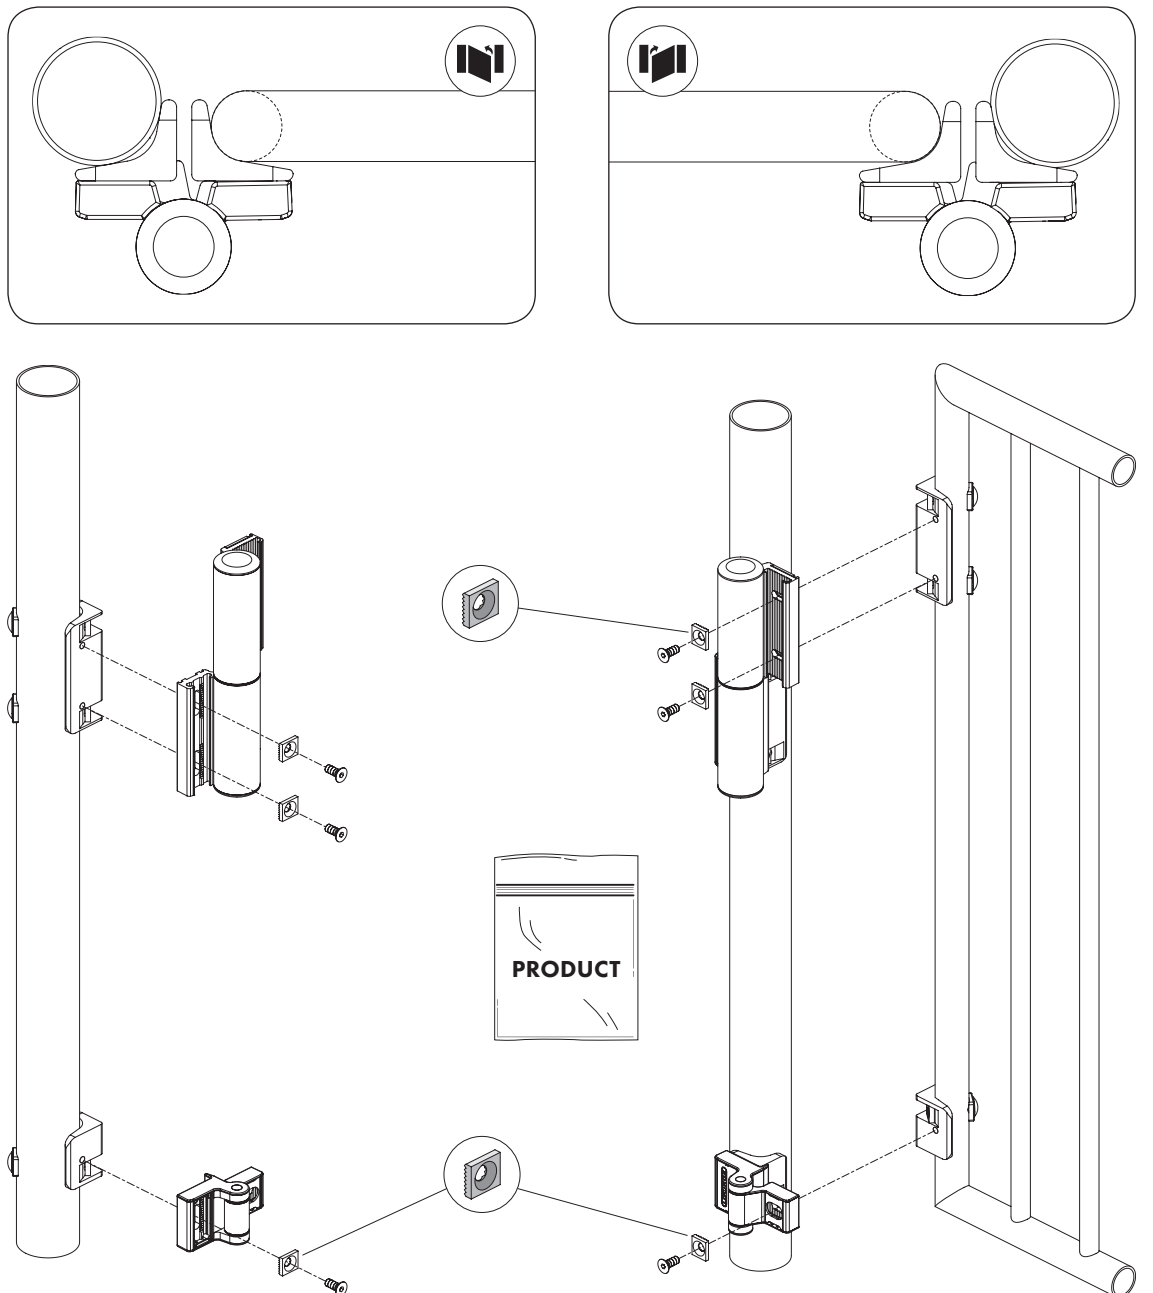

⑤ ATTACH BRACKETS TO FRAMES

HEX
5mm

⑥ REMOVE EXISTING HINGE/CLOSER BOLTS

HEX
5mm

⑦ INSTALL HINGE/CLOSER ON BRACKETS

HEX
5mm

**SUCCESSFUL
INSTALLATION?**
Please send us your
pictures & videos

**SUCCESSVOLLE
INSTALLATIE?**
Stuur ons gerust uw
foto's & video's door