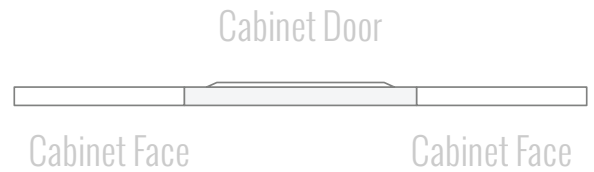

FULL INSET DOOR