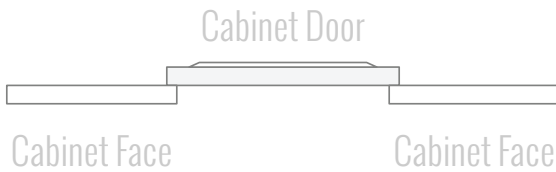

DETERMINE CABINET HINGE OVERLAY

DIFFERENCE BETWEEN OVERLAY CABINET HINGE AND INSET CABINET HINGE

OVERLAY DOOR

FULL INSET DOOR

PARTIAL INSET DOOR

OFFSET DOOR

Trusted Source Since 2005

HingeOutlet.com

888-250-8133

help@hingeoutlet.com