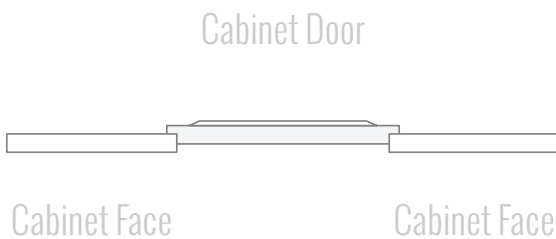

PARTIAL INSET DOOR