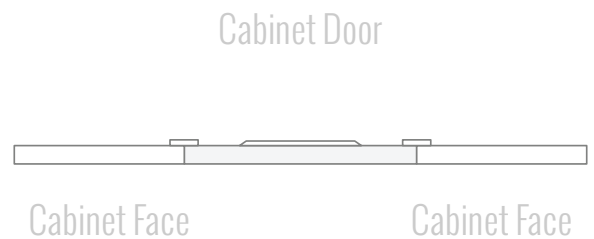

Not Applicable

Available Overlays

1/2 IN	1/4 IN
1/8 IN	3/4 IN
3/8 IN	INSET

Bi-Fold Center Hinge / 5 - Piece Door

Bi-Fold Center Hinge / Flat Piece Door

DETERMINE CABINET HINGE OVERLAY

CABINET DOOR OVERLAY

DIFFERENCE BETWEEN OVERLAY CABINET HINGE AND INSET CABINET HINGE

OVERLAY DOOR

FULL INSET DOOR

PARTIAL INSET DOOR

OFFSET DOOR

Trusted Source Since 2005

HingeOutlet.com

888-250-8133

help@hingeoutlet.com

AVAILABLE CABINET **HINGE** TYPES

European Long Arm

Compact Hinges

Decorative Cabinet Hinges

Butt Cabinet Hinges

Demountable Cabinet Hinges

Semi Concealed

Concealed