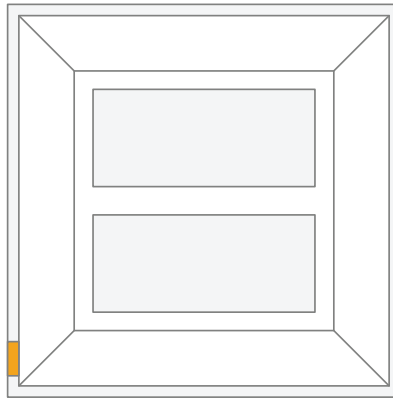

CABINET HINGE BUYING GUIDE

DETERMINE CABINET FRAME TYPE

DETERMINE SHAPE OF CABINET

Available Overlays

INSET	1/8 IN
1/4 IN	3/8 IN
1/2 IN	3/4 IN

Available Overlays

INSET	3/4 IN
-------	--------

Available Overlays

Not Applicable

Available Overlays

1/2 IN	1/4 IN
1/8 IN	3/4 IN
3/8 IN	INSET

Bi-Fold Center Hinge / 5 - Piece Door

Bi-Fold Center Hinge / Flat Piece Door

DETERMINE CABINET HINGE OVERLAY

CABINET DOOR OVERLAY

DIFFERENCE BETWEEN OVERLAY CABINET HINGE AND INSET CABINET HINGE