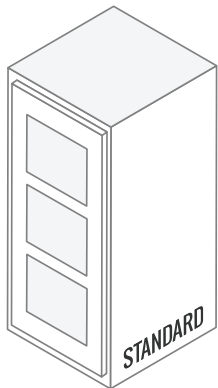

CABINET HINGE BUYING GUIDE

DETERMINE CABINET FRAME TYPE

DETERMINE SHAPE OF CABINET

Available Overlays

INSET	1/8 IN
1/4 IN	3/8 IN
1/2 IN	3/4 IN

Available Overlays

INSET	3/4 IN
-------	--------

Available Overlays

Not Applicable

Available Overlays

1/2 IN	1/4 IN
1/8 IN	3/4 IN
3/8 IN	INSET

Bi-Fold Center Hinge / 5 - Piece Door

Bi-Fold Center Hinge / Flat Piece Door

DETERMINE CABINET HINGE OVERLAY

CABINET DOOR OVERLAY

DIFFERENCE BETWEEN OVERLAY CABINET HINGE AND INSET CABINET HINGE