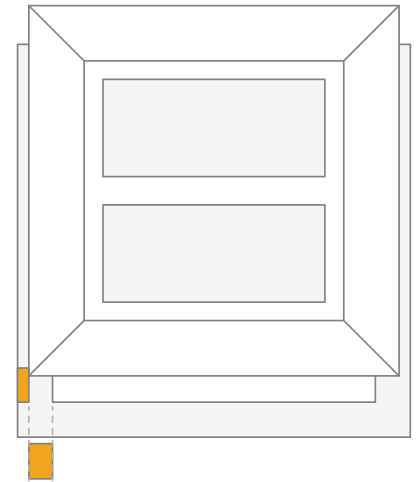

CABINET HINGE BUYING GUIDE

DETERMINE CABINET FRAME TYPE

DETERMINE SHAPE OF CABINET

Available Overlays

INSET	1/8 IN
1/4 IN	3/8 IN
1/2 IN	3/4 IN

Available Overlays

INSET	3/4 IN
-------	--------

Available Overlays

Not Applicable

Available Overlays

1/2 IN	1/4 IN
1/8 IN	3/4 IN
3/8 IN	INSET

Bi-Fold Center Hinge / 5 - Piece Door

Bi-Fold Center Hinge / Flat Piece Door

DETERMINE CABINET HINGE OVERLAY

CABINET DOOR OVERLAY

DIFFERENCE BETWEEN OVERLAY CABINET HINGE AND INSET CABINET HINGE

OVERLAY DOOR

FULL INSET DOOR

PARTIAL INSET DOOR

OFFSET DOOR

Trusted Source Since 2005

HingeOutlet.com

888-250-8133

help@hingeoutlet.com