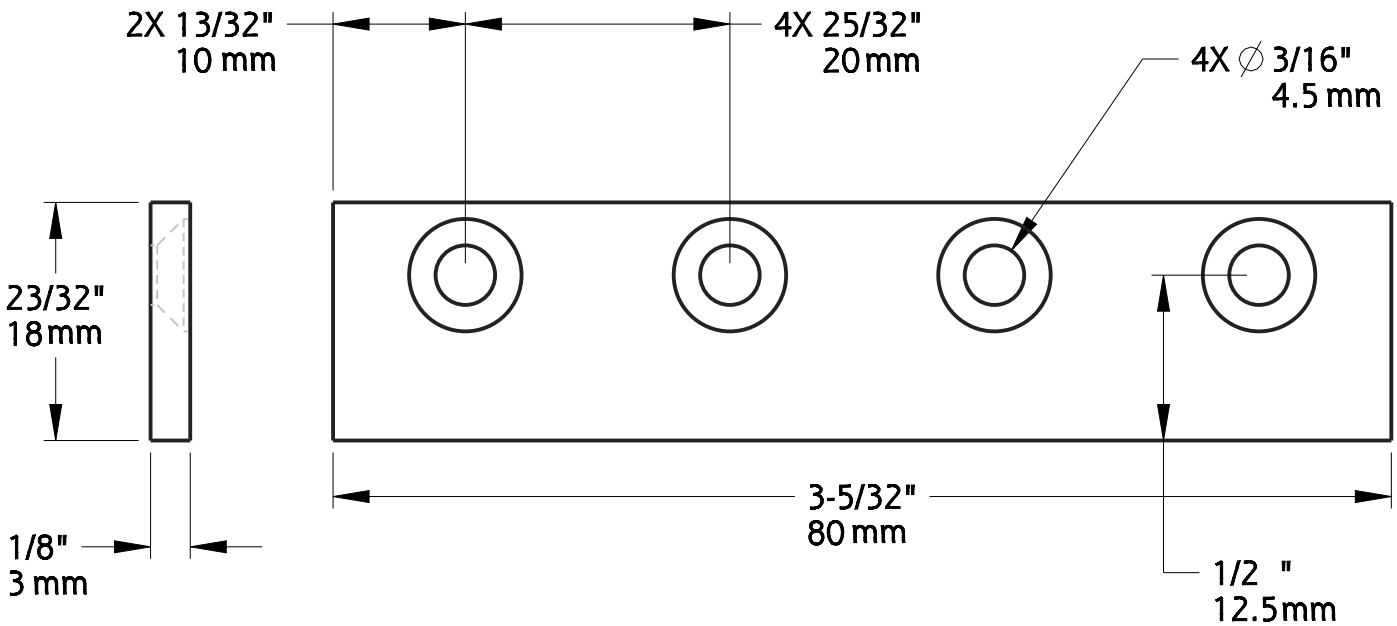

HANGER

Fasteners: (2) Screw,
M6 x 1-9/16" Long, Self Tapping

<p>Revision</p> <p style="text-align: center;">A</p>	<p style="text-align: center;">DO NOT SCALE</p> <p style="text-align: center;">Dimensions are nominal and subject to change.</p>	<p style="text-align: center;">940</p> <p>Family Name</p>	<p style="text-align: center;">N186-900</p> <p>SKU</p>
<p>Date</p> <p style="text-align: center;">August 2017</p>	<p>©2017 Spectrum Brands, Inc.</p>	<p style="text-align: center;">Decorative Interior Sliding Door Hardware, Top Mount Mini Kit</p> <p>Description</p>	

Fasteners (per door stop):
(2) Set Screw, M4 x 3/16" Long

DOOR STOPS

NOTE: Left door stop shown. Right door stop is a mirror image of the left door stop.

Revision	DO NOT SCALE Dimensions are nominal and subject to change.	Family Name	SKU
Date	©2017 Spectrum Brands, Inc.	Description	

940

N186-900

August 2017

**Decorative Interior Sliding Door Hardware,
Top Mount Mini Kit**

ANTI-JUMP DISC

Fasteners: (1) Screw,
M4 x 3/4" Long, Self Tapping

<p>Revision</p> <p style="text-align: center;">A</p>	<p style="text-align: center;">DO NOT SCALE</p> <p style="text-align: center;">Dimensions are nominal and subject to change.</p>	<p style="text-align: center;">940</p> <p>Family Name</p>	<p style="text-align: center;">N186-900</p> <p>SKU</p>
<p>Date</p> <p style="text-align: center;">August 2017</p>	<p>©2017 Spectrum Brands, Inc.</p>	<p style="text-align: center;">Decorative Interior Sliding Door Hardware, Top Mount Mini Kit</p> <p>Description</p>	

DOUBLE FLOOR GUIDE

Fasteners: (4) Phillips Screw,
5/32" x 1" Long, Self Tapping
(4) Anchor, 5/16", Plastic

A	DO NOT SCALE	940	N186-900
Revision	Dimensions are nominal and subject to change. ©2017 Spectrum Brands, Inc.	Family Name	SKU
August 2017		Decorative Interior Sliding Door Hardware, Top Mount Mini Kit	
Date		Description	