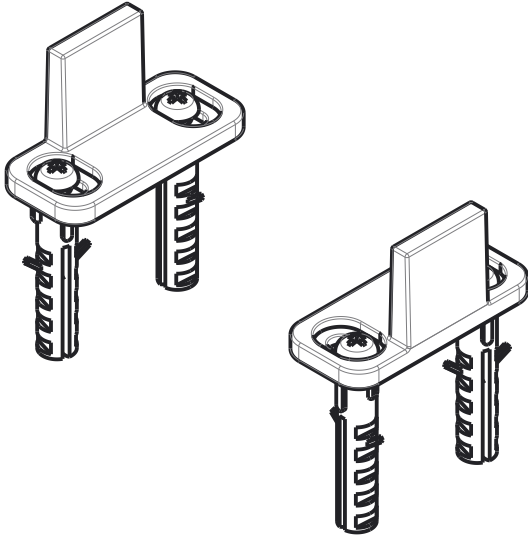

Fasteners (per door stop):
(2) Set Screw, M4 x 3/16" Long

DOOR STOPS

NOTE: Left door stop shown. Right door stop is a mirror image of the left door stop.

Revision	DO NOT SCALE Dimensions are nominal and subject to change.	Family Name	SKU
Date	©2017 Spectrum Brands, Inc.	Description	

940

N186-900

August 2017

**Decorative Interior Sliding Door Hardware,
Top Mount Mini Kit**

ANTI-JUMP DISC

Fasteners: (1) Screw,
M4 x 3/4" Long, Self Tapping

<p>Revision</p> <p style="text-align: center;">A</p>	<p style="text-align: center;">DO NOT SCALE</p> <p style="text-align: center;">Dimensions are nominal and subject to change.</p>	<p style="text-align: center;">940</p> <p>Family Name</p>	<p style="text-align: center;">N186-900</p> <p>SKU</p>
<p>Date</p> <p style="text-align: center;">August 2017</p>	<p>©2017 Spectrum Brands, Inc.</p>	<p style="text-align: center;">Decorative Interior Sliding Door Hardware, Top Mount Mini Kit</p> <p>Description</p>	

DOUBLE FLOOR GUIDE

Fasteners: (4) Phillips Screw,
5/32" x 1" Long, Self Tapping
(4) Anchor, 5/16", Plastic

A	DO NOT SCALE	940	N186-900
Revision	Dimensions are nominal and subject to change. ©2017 Spectrum Brands, Inc.	Family Name	SKU
August 2017		Decorative Interior Sliding Door Hardware, Top Mount Mini Kit	
Date		Description	

TRACK ADAPTER

Fasteners:
(4) Set Screw, M4 x 1/4" Long

<p>Revision</p> <p style="text-align: center;">A</p>	<p>DO NOT SCALE</p> <p>Dimensions are nominal and subject to change.</p>	<p>Family Name</p> <p style="text-align: center;">940</p>	<p>SKU</p> <p style="text-align: center;">N186-900</p>
<p>Date</p> <p style="text-align: center;">August 2017</p>	<p>©2017 Spectrum Brands, Inc.</p>	<p>Description</p> <p style="text-align: center;">Decorative Interior Sliding Door Hardware, Top Mount Mini Kit</p>	