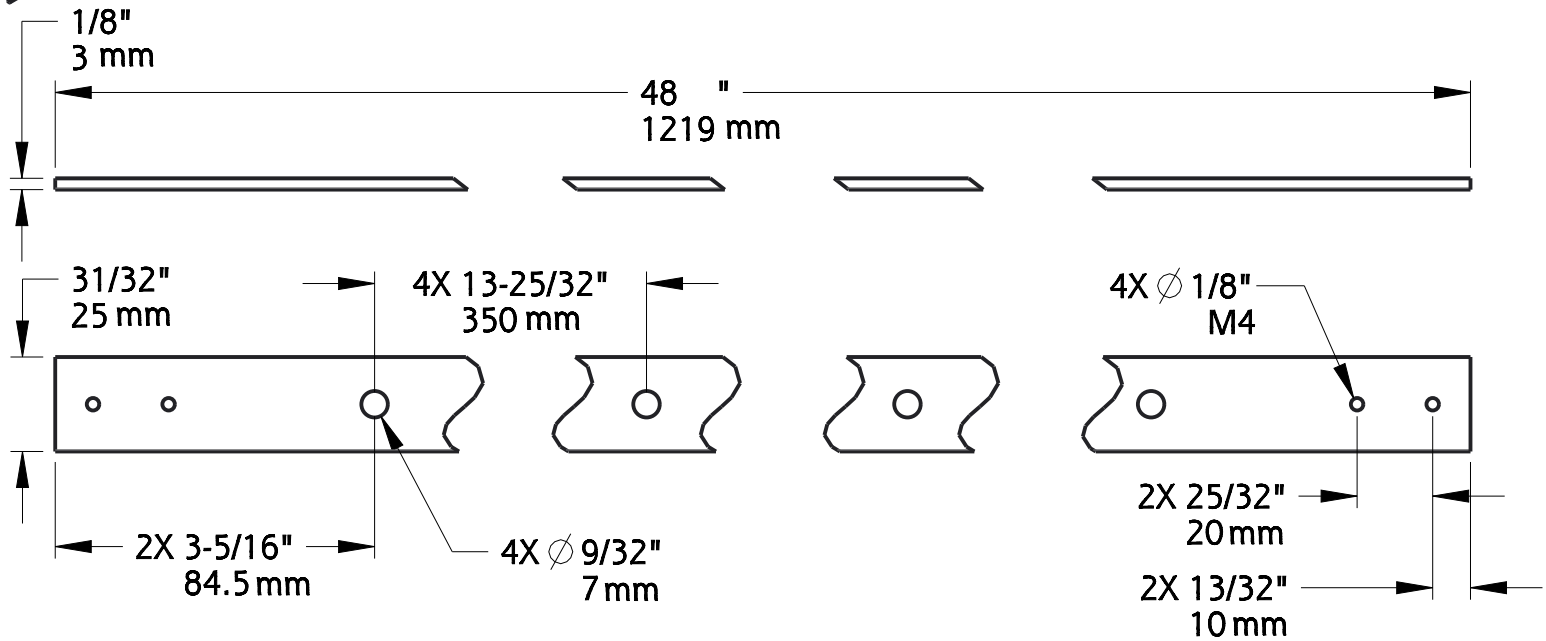

Material: Steel
Finish: Oil Rubbed Bronze

Revision	A	DO NOT SCALE	940	N186-900
Date	August 2017	Dimensions are nominal and subject to change. ©2017 Spectrum Brands, Inc.	Family Name: Decorative Interior Sliding Door Hardware, Top Mount Mini Kit Description:	
				SKU

TRACK

WALL ATTACHMENT (4)

Fasteners: (4) Hex Screw,
M8 x 3-1/2" Long
(4) Hole Cap
(4) Washer, M8

Revision	A	DO NOT SCALE	940	N186-900
Date	August 2017	Dimensions are nominal and subject to change.	Family Name	SKU
		©2017 Spectrum Brands, Inc.	Decorative Interior Sliding Door Hardware, Top Mount Mini Kit	
			Description	

HANGER

Fasteners: (2) Screw,
M6 x 1-9/16" Long, Self Tapping

<p>Revision</p> <p style="text-align: center;">A</p>	<p style="text-align: center;">DO NOT SCALE</p> <p style="text-align: center;">Dimensions are nominal and subject to change.</p>	<p style="text-align: center;">940</p> <p>Family Name</p>	<p style="text-align: center;">N186-900</p> <p>SKU</p>
<p>Date</p> <p style="text-align: center;">August 2017</p>	<p>©2017 Spectrum Brands, Inc.</p>	<p style="text-align: center;">Decorative Interior Sliding Door Hardware, Top Mount Mini Kit</p> <p>Description</p>	

Fasteners (per door stop):
(2) Set Screw, M4 x 3/16" Long

DOOR STOPS

NOTE: Left door stop shown. Right door stop is a mirror image of the left door stop.

Revision	DO NOT SCALE Dimensions are nominal and subject to change.	Family Name	SKU
Date	©2017 Spectrum Brands, Inc.	Description	