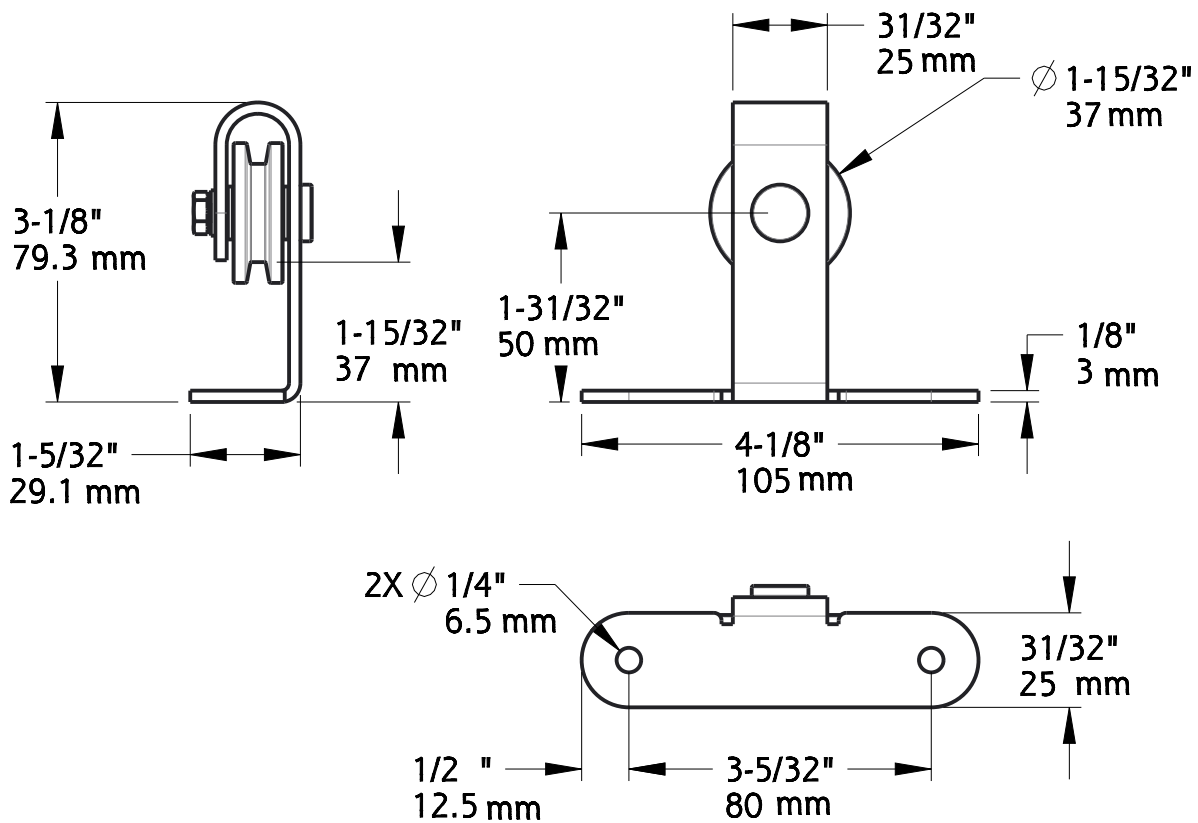

Material: Steel
Finish: Oil Rubbed Bronze

Revision	A	DO NOT SCALE	940	N186-900
Date	August 2017	Dimensions are nominal and subject to change. ©2017 Spectrum Brands, Inc.	Family Name: Decorative Interior Sliding Door Hardware, Top Mount Mini Kit Description:	
				SKU

TRACK

WALL ATTACHMENT (4)

Fasteners: (4) Hex Screw,
M8 x 3-1/2" Long
(4) Hole Cap
(4) Washer, M8

Revision	A	DO NOT SCALE	940	N186-900
Date	August 2017	Dimensions are nominal and subject to change.	Family Name	SKU
		©2017 Spectrum Brands, Inc.	Decorative Interior Sliding Door Hardware, Top Mount Mini Kit	
			Description	

HANGER

Fasteners: (2) Screw,
M6 x 1-9/16" Long, Self Tapping

<p>Revision</p> <p style="text-align: center;">A</p>	<p style="text-align: center;">DO NOT SCALE</p> <p style="text-align: center;">Dimensions are nominal and subject to change.</p>	<p style="text-align: center;">940</p> <p>Family Name</p>	<p style="text-align: center;">N186-900</p> <p>SKU</p>
<p>Date</p> <p style="text-align: center;">August 2017</p>	<p>©2017 Spectrum Brands, Inc.</p>	<p style="text-align: center;">Decorative Interior Sliding Door Hardware, Top Mount Mini Kit</p> <p>Description</p>	

Fasteners (per door stop):
(2) Set Screw, M4 x 3/16" Long

DOOR STOPS

NOTE: Left door stop shown. Right door stop is a mirror image of the left door stop.

Revision	DO NOT SCALE Dimensions are nominal and subject to change.	Family Name	SKU
Date	©2017 Spectrum Brands, Inc.	Description	