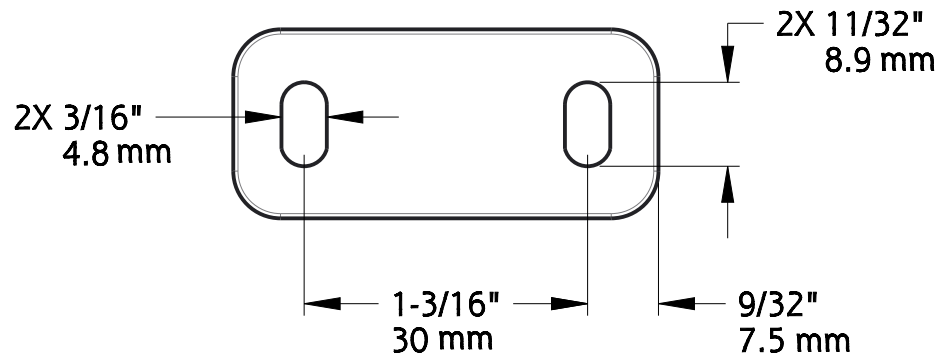

HANGER

Fasteners: (2) Screw,
M6 x 1-9/16" Long, Self Tapping

<p>Revision</p> <p style="text-align: center;">A</p>	<p style="text-align: center;">DO NOT SCALE</p> <p style="text-align: center;">Dimensions are nominal and subject to change.</p>	<p style="text-align: center;">940</p> <p>Family Name</p>	<p style="text-align: center;">N186-900</p> <p>SKU</p>
<p>Date</p> <p style="text-align: center;">August 2017</p>	<p>©2017 Spectrum Brands, Inc.</p>	<p style="text-align: center;">Decorative Interior Sliding Door Hardware, Top Mount Mini Kit</p> <p>Description</p>	

Fasteners (per door stop):
(2) Set Screw, M4 x 3/16" Long

DOOR STOPS

NOTE: Left door stop shown. Right door stop is a mirror image of the left door stop.

Revision	DO NOT SCALE Dimensions are nominal and subject to change.	Family Name	SKU
Date	©2017 Spectrum Brands, Inc.	Description	

940

N186-900

August 2017

**Decorative Interior Sliding Door Hardware,
Top Mount Mini Kit**

ANTI-JUMP DISC

Fasteners: (1) Screw,
M4 x 3/4" Long, Self Tapping

<p>Revision</p> <p style="text-align: center;">A</p>	<p style="text-align: center;">DO NOT SCALE</p> <p style="text-align: center;">Dimensions are nominal and subject to change.</p>	<p style="text-align: center;">940</p> <p>Family Name</p>	<p style="text-align: center;">N186-900</p> <p>SKU</p>
<p>Date</p> <p style="text-align: center;">August 2017</p>	<p>©2017 Spectrum Brands, Inc.</p>	<p style="text-align: center;">Decorative Interior Sliding Door Hardware, Top Mount Mini Kit</p> <p>Description</p>	

DOUBLE FLOOR GUIDE

Fasteners: (4) Phillips Screw,
5/32" x 1" Long, Self Tapping
(4) Anchor, 5/16", Plastic

A	DO NOT SCALE	940	N186-900
Revision	Dimensions are nominal and subject to change. ©2017 Spectrum Brands, Inc.	Family Name	SKU
August 2017		Decorative Interior Sliding Door Hardware, Top Mount Mini Kit	
Date		Description	