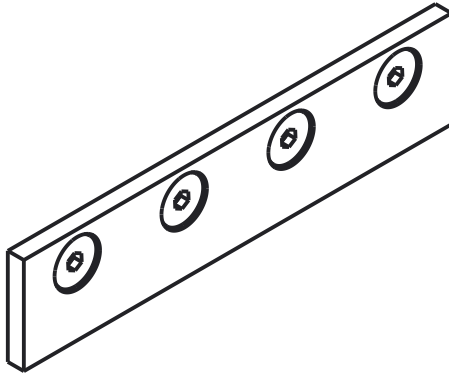

HANGER

Fasteners: (2) Screw,
M6 x 1-9/16" Long, Self Tapping

<p>Revision</p> <p style="text-align: center;">A</p>	<p style="text-align: center;">DO NOT SCALE</p> <p style="text-align: center;">Dimensions are nominal and subject to change.</p>	<p style="text-align: center;">940</p> <p>Family Name</p>	<p style="text-align: center;">N186-900</p> <p>SKU</p>
<p>Date</p> <p style="text-align: center;">August 2017</p>	<p>©2017 Spectrum Brands, Inc.</p>	<p style="text-align: center;">Decorative Interior Sliding Door Hardware, Top Mount Mini Kit</p> <p>Description</p>	

Fasteners (per door stop):
(2) Set Screw, M4 x 3/16" Long

DOOR STOPS

NOTE: Left door stop shown. Right door stop is a mirror image of the left door stop.

Revision	DO NOT SCALE Dimensions are nominal and subject to change.	Family Name	SKU
Date	©2017 Spectrum Brands, Inc.	Description	

940

N186-900

August 2017

**Decorative Interior Sliding Door Hardware,
Top Mount Mini Kit**

ANTI-JUMP DISC

Fasteners: (1) Screw,
M4 x 3/4" Long, Self Tapping

<p>Revision</p> <p style="text-align: center;">A</p>	<p style="text-align: center;">DO NOT SCALE</p> <p style="text-align: center;">Dimensions are nominal and subject to change.</p>	<p style="text-align: center;">940</p> <p>Family Name</p>	<p style="text-align: center;">N186-900</p> <p>SKU</p>
<p>Date</p> <p style="text-align: center;">August 2017</p>	<p>©2017 Spectrum Brands, Inc.</p>	<p style="text-align: center;">Decorative Interior Sliding Door Hardware, Top Mount Mini Kit</p> <p>Description</p>	

DOUBLE FLOOR GUIDE

Fasteners: (4) Phillips Screw,
5/32" x 1" Long, Self Tapping
(4) Anchor, 5/16", Plastic

A	DO NOT SCALE	940	N186-900
Revision	Dimensions are nominal and subject to change. ©2017 Spectrum Brands, Inc.	Family Name	SKU
August 2017		Decorative Interior Sliding Door Hardware, Top Mount Mini Kit	
Date		Description	