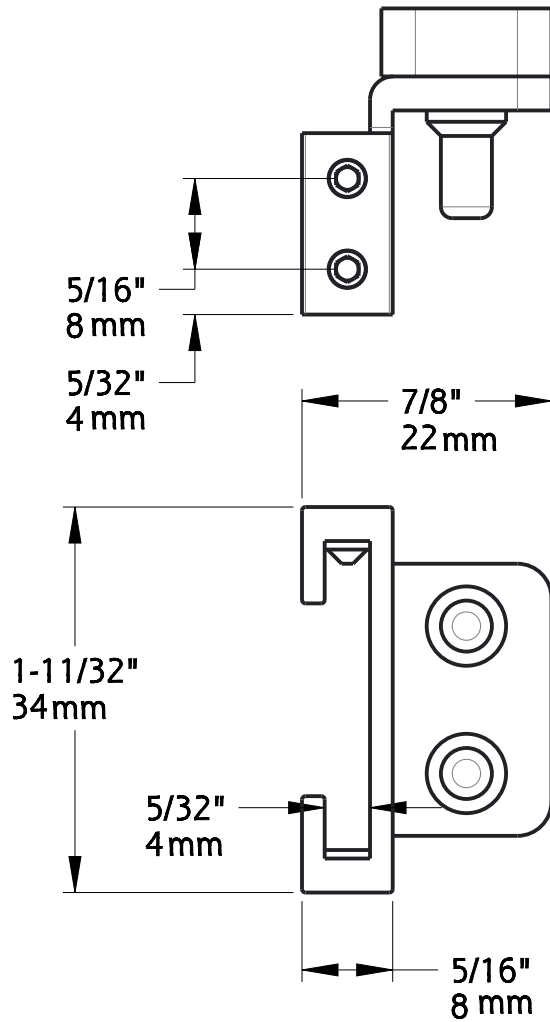

TRACK

WALL ATTACHMENT (4)

Fasteners: (4) Hex Screw,
M8 x 3-1/2" Long
(4) Hole Cap
(4) Washer, M8

Revision	A	DO NOT SCALE	940	N186-900
Date	August 2017	Dimensions are nominal and subject to change.	Family Name	SKU
		©2017 Spectrum Brands, Inc.	Decorative Interior Sliding Door Hardware, Top Mount Mini Kit	
			Description	

HANGER

Fasteners: (2) Screw,
M6 x 1-9/16" Long, Self Tapping

<p>Revision</p> <p style="text-align: center;">A</p>	<p style="text-align: center;">DO NOT SCALE</p> <p style="text-align: center;">Dimensions are nominal and subject to change.</p>	<p style="text-align: center;">940</p> <p>Family Name</p>	<p style="text-align: center;">N186-900</p> <p>SKU</p>
<p>Date</p> <p style="text-align: center;">August 2017</p>	<p>©2017 Spectrum Brands, Inc.</p>	<p style="text-align: center;">Decorative Interior Sliding Door Hardware, Top Mount Mini Kit</p> <p>Description</p>	

Fasteners (per door stop):
(2) Set Screw, M4 x 3/16" Long

DOOR STOPS

NOTE: Left door stop shown. Right door stop is a mirror image of the left door stop.

Revision	DO NOT SCALE Dimensions are nominal and subject to change.	Family Name	SKU
Date	©2017 Spectrum Brands, Inc.	Description	

DOUBLE FLOOR GUIDE

Fasteners: (4) Phillips Screw,
5/32" x 1" Long, Self Tapping
(4) Anchor, 5/16", Plastic

A	DO NOT SCALE	940	N186-900
Revision	Dimensions are nominal and subject to change. ©2017 Spectrum Brands, Inc.	Family Name	SKU
August 2017		Decorative Interior Sliding Door Hardware, Top Mount Mini Kit	
Date		Description	