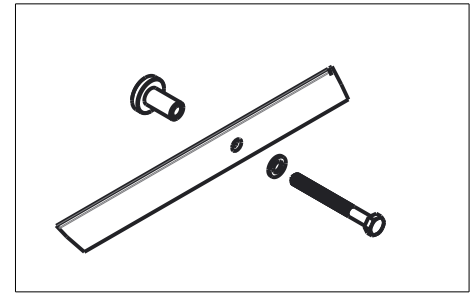

Material: Steel
Finish: Oil Rubbed Bronze

Revision	A	DO NOT SCALE	940	N186-900
Date	August 2017	Dimensions are nominal and subject to change. ©2017 Spectrum Brands, Inc.	Family Name: Decorative Interior Sliding Door Hardware, Top Mount Mini Kit Description:	
				SKU

TRACK

WALL ATTACHMENT (4)

Fasteners: (4) Hex Screw,
M8 x 3-1/2" Long
(4) Hole Cap
(4) Washer, M8

Revision	A	DO NOT SCALE	940	N186-900
Date	August 2017	Dimensions are nominal and subject to change.	Family Name	SKU
		©2017 Spectrum Brands, Inc.	Decorative Interior Sliding Door Hardware, Top Mount Mini Kit	
			Description	

HANGER

Fasteners: (2) Screw,
M6 x 1-9/16" Long, Self Tapping

<p>Revision</p> <p style="text-align: center;">A</p>	<p style="text-align: center;">DO NOT SCALE</p> <p style="text-align: center;">Dimensions are nominal and subject to change.</p>	<p style="text-align: center;">940</p> <p>Family Name</p>	<p style="text-align: center;">N186-900</p> <p>SKU</p>
<p>Date</p> <p style="text-align: center;">August 2017</p>	<p>©2017 Spectrum Brands, Inc.</p>	<p style="text-align: center;">Decorative Interior Sliding Door Hardware, Top Mount Mini Kit</p> <p>Description</p>	

Fasteners (per door stop):
(2) Set Screw, M4 x 3/16" Long

DOOR STOPS

NOTE: Left door stop shown. Right door stop is a mirror image of the left door stop.

Revision	DO NOT SCALE Dimensions are nominal and subject to change.	Family Name	SKU
Date	©2017 Spectrum Brands, Inc.	Description	