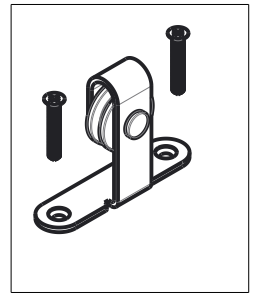

Material: Steel
Finish: Oil Rubbed Bronze

Revision	A	DO NOT SCALE	940	N186-900
Date	August 2017	Dimensions are nominal and subject to change. ©2017 Spectrum Brands, Inc.	Family Name: Decorative Interior Sliding Door Hardware, Top Mount Mini Kit Description:	
				SKU

TRACK

WALL ATTACHMENT (4)

Fasteners: (4) Hex Screw,
M8 x 3-1/2" Long
(4) Hole Cap
(4) Washer, M8

Revision	A	DO NOT SCALE	940	N186-900
Date	August 2017	Dimensions are nominal and subject to change.	Family Name	SKU
		©2017 Spectrum Brands, Inc.	Decorative Interior Sliding Door Hardware, Top Mount Mini Kit	
			Description	

HANGER

Fasteners: (2) Screw,
M6 x 1-9/16" Long, Self Tapping

<p>Revision</p> <p style="text-align: center;">A</p>	<p style="text-align: center;">DO NOT SCALE</p> <p style="text-align: center;">Dimensions are nominal and subject to change.</p>	<p style="text-align: center;">940</p> <p>Family Name</p>	<p style="text-align: center;">N186-900</p> <p>SKU</p>
<p>Date</p> <p style="text-align: center;">August 2017</p>	<p>©2017 Spectrum Brands, Inc.</p>	<p style="text-align: center;">Decorative Interior Sliding Door Hardware, Top Mount Mini Kit</p> <p>Description</p>	

Fasteners (per door stop):
(2) Set Screw, M4 x 3/16" Long

DOOR STOPS

NOTE: Left door stop shown. Right door stop is a mirror image of the left door stop.

Revision	DO NOT SCALE Dimensions are nominal and subject to change.	Family Name	SKU
Date	©2017 Spectrum Brands, Inc.	Description	