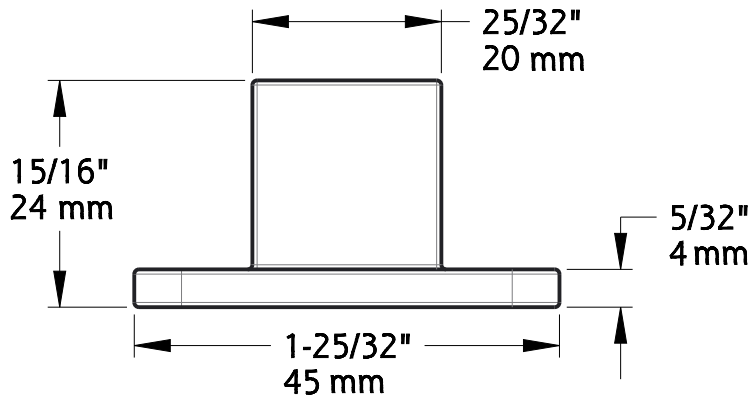

HANGER

Fasteners: (2) Screw,
M6 x 1-9/16" Long, Self Tapping

<p>Revision</p> <p style="text-align: center;">A</p>	<p style="text-align: center;">DO NOT SCALE</p> <p style="text-align: center;">Dimensions are nominal and subject to change.</p>	<p style="text-align: center;">940</p> <p>Family Name</p>	<p style="text-align: center;">N186-900</p> <p>SKU</p>
<p>Date</p> <p style="text-align: center;">August 2017</p>	<p>©2017 Spectrum Brands, Inc.</p>	<p style="text-align: center;">Decorative Interior Sliding Door Hardware, Top Mount Mini Kit</p> <p>Description</p>	

Fasteners (per door stop):
(2) Set Screw, M4 x 3/16" Long

DOOR STOPS

NOTE: Left door stop shown. Right door stop is a mirror image of the left door stop.

Revision	DO NOT SCALE Dimensions are nominal and subject to change.	Family Name	SKU
Date	©2017 Spectrum Brands, Inc.	Description	

940

N186-900

August 2017

**Decorative Interior Sliding Door Hardware,
Top Mount Mini Kit**

ANTI-JUMP DISC

Fasteners: (1) Screw,
M4 x 3/4" Long, Self Tapping

<p>Revision</p> <p style="text-align: center;">A</p>	<p style="text-align: center;">DO NOT SCALE</p> <p style="text-align: center;">Dimensions are nominal and subject to change.</p>	<p style="text-align: center;">940</p> <p>Family Name</p>	<p style="text-align: center;">N186-900</p> <p>SKU</p>
<p>Date</p> <p style="text-align: center;">August 2017</p>	<p>©2017 Spectrum Brands, Inc.</p>	<p style="text-align: center;">Decorative Interior Sliding Door Hardware, Top Mount Mini Kit</p> <p>Description</p>	

DOUBLE FLOOR GUIDE

Fasteners: (4) Phillips Screw,
5/32" x 1" Long, Self Tapping
(4) Anchor, 5/16", Plastic

A	DO NOT SCALE	940	N186-900
Revision	Dimensions are nominal and subject to change. ©2017 Spectrum Brands, Inc.	Family Name	SKU
August 2017		Decorative Interior Sliding Door Hardware, Top Mount Mini Kit	
Date		Description	