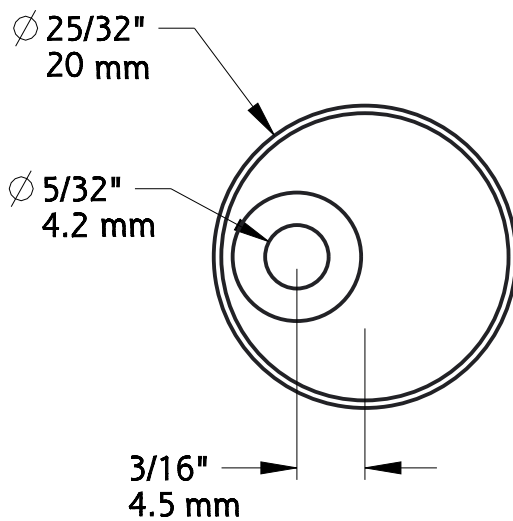

HANGER

Fasteners: (2) Screw,
M6 x 1-9/16" Long, Self Tapping

<p>Revision</p> <p style="text-align: center;">A</p>	<p style="text-align: center;">DO NOT SCALE</p> <p style="text-align: center;">Dimensions are nominal and subject to change.</p>	<p style="text-align: center;">940</p> <p>Family Name</p>	<p style="text-align: center;">N186-900</p> <p>SKU</p>
<p>Date</p> <p style="text-align: center;">August 2017</p>	<p>©2017 Spectrum Brands, Inc.</p>	<p style="text-align: center;">Decorative Interior Sliding Door Hardware, Top Mount Mini Kit</p> <p>Description</p>	

Fasteners (per door stop):
(2) Set Screw, M4 x 3/16" Long

DOOR STOPS

NOTE: Left door stop shown. Right door stop is a mirror image of the left door stop.

Revision	DO NOT SCALE Dimensions are nominal and subject to change.	Family Name	SKU
Date	©2017 Spectrum Brands, Inc.	Description	

940

N186-900

August 2017

**Decorative Interior Sliding Door Hardware,
Top Mount Mini Kit**

ANTI-JUMP DISC

Fasteners: (1) Screw,
M4 x 3/4" Long, Self Tapping

<p>Revision</p> <p style="text-align: center;">A</p>	<p style="text-align: center;">DO NOT SCALE</p> <p style="text-align: center;">Dimensions are nominal and subject to change.</p>	<p style="text-align: center;">940</p> <p>Family Name</p>	<p style="text-align: center;">N186-900</p> <p>SKU</p>
<p>Date</p> <p style="text-align: center;">August 2017</p>	<p>©2017 Spectrum Brands, Inc.</p>	<p style="text-align: center;">Decorative Interior Sliding Door Hardware, Top Mount Mini Kit</p> <p>Description</p>	

DOUBLE FLOOR GUIDE

Fasteners: (4) Phillips Screw,
5/32" x 1" Long, Self Tapping
(4) Anchor, 5/16", Plastic

A	DO NOT SCALE	940	N186-900
Revision	Dimensions are nominal and subject to change. ©2017 Spectrum Brands, Inc.	Family Name	SKU
August 2017		Decorative Interior Sliding Door Hardware, Top Mount Mini Kit	
Date		Description	