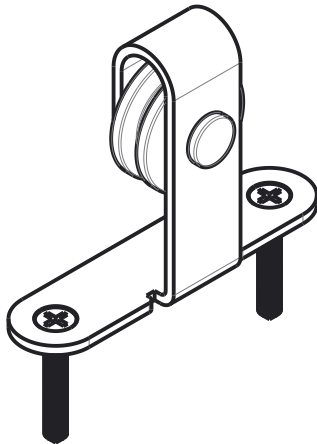

Material: Steel
Finish: Oil Rubbed Bronze

Revision	A	DO NOT SCALE	940	N186-900
Date	August 2017	Dimensions are nominal and subject to change. ©2017 Spectrum Brands, Inc.	Family Name: Decorative Interior Sliding Door Hardware, Top Mount Mini Kit Description:	
				SKU

TRACK

WALL ATTACHMENT (4)

Fasteners: (4) Hex Screw,
M8 x 3-1/2" Long
(4) Hole Cap
(4) Washer, M8

Revision	A	DO NOT SCALE	940	N186-900
Date	August 2017	Dimensions are nominal and subject to change.	Family Name	SKU
		©2017 Spectrum Brands, Inc.	Decorative Interior Sliding Door Hardware, Top Mount Mini Kit	
			Description	

HANGER

Fasteners: (2) Screw,
M6 x 1-9/16" Long, Self Tapping

<p>Revision</p> <p style="text-align: center;">A</p>	<p style="text-align: center;">DO NOT SCALE</p> <p style="text-align: center;">Dimensions are nominal and subject to change.</p>	<p style="text-align: center;">940</p> <p>Family Name</p>	<p style="text-align: center;">N186-900</p> <p>SKU</p>
<p>Date</p> <p style="text-align: center;">August 2017</p>	<p>©2017 Spectrum Brands, Inc.</p>	<p style="text-align: center;">Decorative Interior Sliding Door Hardware, Top Mount Mini Kit</p> <p>Description</p>	

Fasteners (per door stop):
(2) Set Screw, M4 x 3/16" Long

DOOR STOPS

NOTE: Left door stop shown. Right door stop is a mirror image of the left door stop.

Revision	DO NOT SCALE Dimensions are nominal and subject to change.	Family Name	SKU
Date	©2017 Spectrum Brands, Inc.	Description	