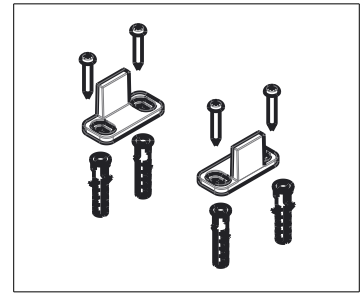

HANGER

Fasteners: (2) Screw,
M6 x 1-9/16" Long, Self Tapping

<p>Revision</p> <p style="text-align: center;">A</p>	<p style="text-align: center;">DO NOT SCALE</p> <p style="text-align: center;">Dimensions are nominal and subject to change.</p>	<p style="text-align: center;">940</p> <p>Family Name</p>	<p style="text-align: center;">N186-900</p> <p>SKU</p>
<p>Date</p> <p style="text-align: center;">August 2017</p>	<p>©2017 Spectrum Brands, Inc.</p>	<p style="text-align: center;">Decorative Interior Sliding Door Hardware, Top Mount Mini Kit</p> <p>Description</p>	

Fasteners (per door stop):
(2) Set Screw, M4 x 3/16" Long

DOOR STOPS

NOTE: Left door stop shown. Right door stop is a mirror image of the left door stop.

Revision	DO NOT SCALE Dimensions are nominal and subject to change.	Family Name	SKU
Date	©2017 Spectrum Brands, Inc.	Description	

940

N186-900

August 2017

**Decorative Interior Sliding Door Hardware,
Top Mount Mini Kit**

ANTI-JUMP DISC

Fasteners: (1) Screw,
M4 x 3/4" Long, Self Tapping

<p>Revision</p> <p style="text-align: center;">A</p>	<p style="text-align: center;">DO NOT SCALE</p> <p style="text-align: center;">Dimensions are nominal and subject to change.</p>	<p style="text-align: center;">940</p> <p>Family Name</p>	<p style="text-align: center;">N186-900</p> <p>SKU</p>
<p>Date</p> <p style="text-align: center;">August 2017</p>	<p>©2017 Spectrum Brands, Inc.</p>	<p style="text-align: center;">Decorative Interior Sliding Door Hardware, Top Mount Mini Kit</p> <p>Description</p>	

DOUBLE FLOOR GUIDE

Fasteners: (4) Phillips Screw,
5/32" x 1" Long, Self Tapping
(4) Anchor, 5/16", Plastic

A	DO NOT SCALE	940	N186-900
Revision	Dimensions are nominal and subject to change. ©2017 Spectrum Brands, Inc.	Family Name	SKU
August 2017		Decorative Interior Sliding Door Hardware, Top Mount Mini Kit	
Date		Description	