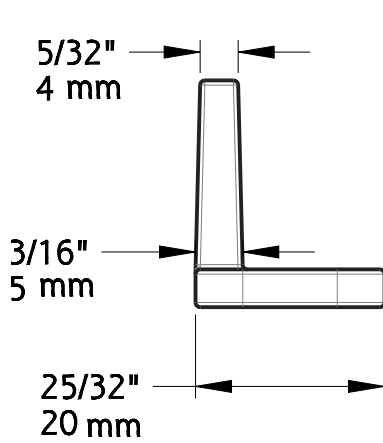

HANGER

Fasteners: (2) Screw,
M6 x 1-9/16" Long, Self Tapping

<p>Revision</p> <p style="text-align: center;">A</p>	<p style="text-align: center;">DO NOT SCALE</p> <p style="text-align: center;">Dimensions are nominal and subject to change.</p>	<p style="text-align: center;">940</p> <p>Family Name</p>	<p style="text-align: center;">N186-900</p> <p>SKU</p>
<p>Date</p> <p style="text-align: center;">August 2017</p>	<p>©2017 Spectrum Brands, Inc.</p>	<p style="text-align: center;">Decorative Interior Sliding Door Hardware, Top Mount Mini Kit</p> <p>Description</p>	

Fasteners (per door stop):
(2) Set Screw, M4 x 3/16" Long

DOOR STOPS

NOTE: Left door stop shown. Right door stop is a mirror image of the left door stop.

Revision	DO NOT SCALE Dimensions are nominal and subject to change.	Family Name	SKU
Date	©2017 Spectrum Brands, Inc.	Description	

940

N186-900

August 2017

**Decorative Interior Sliding Door Hardware,
Top Mount Mini Kit**

ANTI-JUMP DISC

Fasteners: (1) Screw,
M4 x 3/4" Long, Self Tapping

<p>Revision</p> <p style="text-align: center;">A</p>	<p style="text-align: center;">DO NOT SCALE</p> <p style="text-align: center;">Dimensions are nominal and subject to change.</p>	<p style="text-align: center;">940</p> <p>Family Name</p>	<p style="text-align: center;">N186-900</p> <p>SKU</p>
<p>Date</p> <p style="text-align: center;">August 2017</p>	<p>©2017 Spectrum Brands, Inc.</p>	<p style="text-align: center;">Decorative Interior Sliding Door Hardware, Top Mount Mini Kit</p> <p>Description</p>	

DOUBLE FLOOR GUIDE

Fasteners: (4) Phillips Screw,
5/32" x 1" Long, Self Tapping
(4) Anchor, 5/16", Plastic

A	DO NOT SCALE	940	N186-900
Revision	Dimensions are nominal and subject to change. ©2017 Spectrum Brands, Inc.	Family Name	SKU
August 2017		Decorative Interior Sliding Door Hardware, Top Mount Mini Kit	
Date		Description	