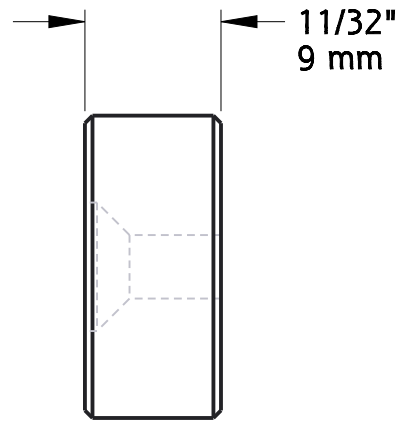

HANGER

Fasteners: (2) Screw,
M6 x 1-9/16" Long, Self Tapping

<p>Revision</p> <p style="text-align: center;">A</p>	<p style="text-align: center;">DO NOT SCALE</p> <p style="text-align: center;">Dimensions are nominal and subject to change.</p>	<p style="text-align: center;">940</p> <p>Family Name</p>	<p style="text-align: center;">N186-900</p> <p>SKU</p>
<p>Date</p> <p style="text-align: center;">August 2017</p>	<p>©2017 Spectrum Brands, Inc.</p>	<p style="text-align: center;">Decorative Interior Sliding Door Hardware, Top Mount Mini Kit</p> <p>Description</p>	

Fasteners (per door stop):
(2) Set Screw, M4 x 3/16" Long

DOOR STOPS

NOTE: Left door stop shown. Right door stop is a mirror image of the left door stop.

Revision	DO NOT SCALE Dimensions are nominal and subject to change.	Family Name	SKU
Date	©2017 Spectrum Brands, Inc.	Description	

940

N186-900

August 2017

**Decorative Interior Sliding Door Hardware,
Top Mount Mini Kit**

ANTI-JUMP DISC

Fasteners: (1) Screw,
M4 x 3/4" Long, Self Tapping

<p>Revision</p> <p style="text-align: center;">A</p>	<p style="text-align: center;">DO NOT SCALE</p> <p style="text-align: center;">Dimensions are nominal and subject to change.</p>	<p style="text-align: center;">940</p> <p>Family Name</p>	<p style="text-align: center;">N186-900</p> <p>SKU</p>
<p>Date</p> <p style="text-align: center;">August 2017</p>	<p>©2017 Spectrum Brands, Inc.</p>	<p style="text-align: center;">Decorative Interior Sliding Door Hardware, Top Mount Mini Kit</p> <p>Description</p>	

DOUBLE FLOOR GUIDE

Fasteners: (4) Phillips Screw,
5/32" x 1" Long, Self Tapping
(4) Anchor, 5/16", Plastic

A	DO NOT SCALE	940	N186-900
Revision	Dimensions are nominal and subject to change. ©2017 Spectrum Brands, Inc.	Family Name	SKU
August 2017		Decorative Interior Sliding Door Hardware, Top Mount Mini Kit	
Date		Description	