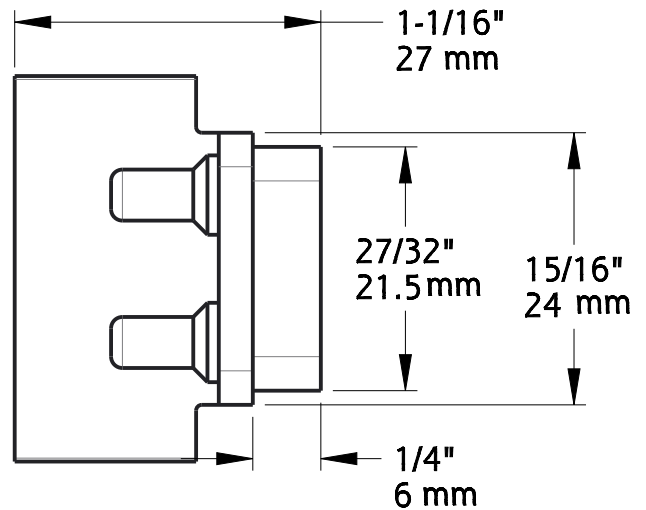

Material: Steel
Finish: Oil Rubbed Bronze

Revision	A	DO NOT SCALE	940	N186-900
Date	August 2017	Dimensions are nominal and subject to change. ©2017 Spectrum Brands, Inc.	Family Name: Decorative Interior Sliding Door Hardware, Top Mount Mini Kit Description:	
				SKU

TRACK

WALL ATTACHMENT (4)

Fasteners: (4) Hex Screw,
M8 x 3-1/2" Long
(4) Hole Cap
(4) Washer, M8

Revision	A	DO NOT SCALE	940	N186-900
Date	August 2017	Dimensions are nominal and subject to change.	Family Name	SKU
		©2017 Spectrum Brands, Inc.	Decorative Interior Sliding Door Hardware, Top Mount Mini Kit	
			Description	

HANGER

Fasteners: (2) Screw,
M6 x 1-9/16" Long, Self Tapping

<p>Revision</p> <p style="text-align: center;">A</p>	<p style="text-align: center;">DO NOT SCALE</p> <p style="text-align: center;">Dimensions are nominal and subject to change.</p>	<p style="text-align: center;">940</p> <p>Family Name</p>	<p style="text-align: center;">N186-900</p> <p>SKU</p>
<p>Date</p> <p style="text-align: center;">August 2017</p>	<p>©2017 Spectrum Brands, Inc.</p>	<p style="text-align: center;">Decorative Interior Sliding Door Hardware, Top Mount Mini Kit</p> <p>Description</p>	

Fasteners (per door stop):
(2) Set Screw, M4 x 3/16" Long

DOOR STOPS

NOTE: Left door stop shown. Right door stop is a mirror image of the left door stop.

Revision	DO NOT SCALE Dimensions are nominal and subject to change.	Family Name	SKU
Date	©2017 Spectrum Brands, Inc.	Description	