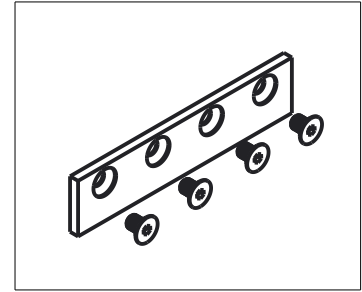

HANGER

Fasteners: (2) Screw,
M6 x 1-9/16" Long, Self Tapping

<p>Revision</p> <p style="text-align: center;">A</p>	<p style="text-align: center;">DO NOT SCALE</p> <p style="text-align: center;">Dimensions are nominal and subject to change.</p>	<p style="text-align: center;">940</p> <p>Family Name</p>	<p style="text-align: center;">N186-900</p> <p>SKU</p>
<p>Date</p> <p style="text-align: center;">August 2017</p>	<p>©2017 Spectrum Brands, Inc.</p>	<p style="text-align: center;">Decorative Interior Sliding Door Hardware, Top Mount Mini Kit</p> <p>Description</p>	

Fasteners (per door stop):
(2) Set Screw, M4 x 3/16" Long

DOOR STOPS

NOTE: Left door stop shown. Right door stop is a mirror image of the left door stop.

Revision	DO NOT SCALE Dimensions are nominal and subject to change.	Family Name	SKU
Date	©2017 Spectrum Brands, Inc.	Description	

940

N186-900

August 2017

**Decorative Interior Sliding Door Hardware,
Top Mount Mini Kit**

ANTI-JUMP DISC

Fasteners: (1) Screw,
M4 x 3/4" Long, Self Tapping

<p>Revision</p> <p style="text-align: center;">A</p>	<p style="text-align: center;">DO NOT SCALE</p> <p style="text-align: center;">Dimensions are nominal and subject to change.</p>	<p style="text-align: center;">940</p> <p>Family Name</p>	<p style="text-align: center;">N186-900</p> <p>SKU</p>
<p>Date</p> <p style="text-align: center;">August 2017</p>	<p>©2017 Spectrum Brands, Inc.</p>	<p style="text-align: center;">Decorative Interior Sliding Door Hardware, Top Mount Mini Kit</p> <p>Description</p>	

DOUBLE FLOOR GUIDE

Fasteners: (4) Phillips Screw,
5/32" x 1" Long, Self Tapping
(4) Anchor, 5/16", Plastic

A	DO NOT SCALE	940	N186-900
Revision	Dimensions are nominal and subject to change. ©2017 Spectrum Brands, Inc.	Family Name	SKU
August 2017		Decorative Interior Sliding Door Hardware, Top Mount Mini Kit	
Date		Description	