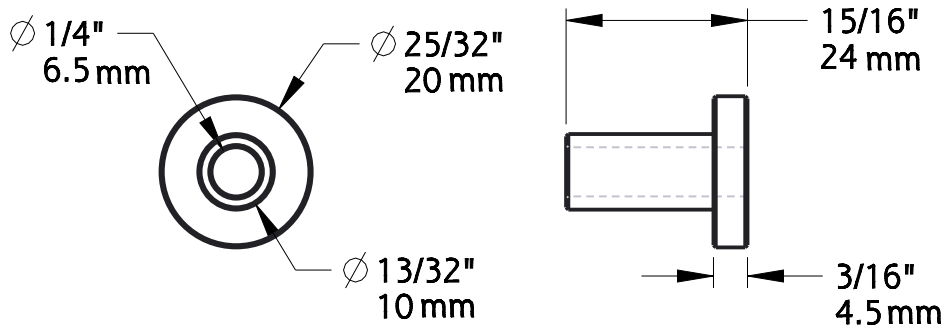

Material: Steel
Finish: Oil Rubbed Bronze

Revision	A	DO NOT SCALE	940	N186-900
Date	August 2017	Dimensions are nominal and subject to change. ©2017 Spectrum Brands, Inc.	Family Name: Decorative Interior Sliding Door Hardware, Top Mount Mini Kit Description:	
				SKU

TRACK

WALL ATTACHMENT (4)

Fasteners: (4) Hex Screw,
M8 x 3-1/2" Long
(4) Hole Cap
(4) Washer, M8

Revision	A	DO NOT SCALE	940	N186-900
Date	August 2017	Dimensions are nominal and subject to change.	Family Name	SKU
		©2017 Spectrum Brands, Inc.	Decorative Interior Sliding Door Hardware, Top Mount Mini Kit	
			Description	

HANGER

Fasteners: (2) Screw,
M6 x 1-9/16" Long, Self Tapping

<p>Revision</p> <p style="text-align: center;">A</p>	<p style="text-align: center;">DO NOT SCALE</p> <p style="text-align: center;">Dimensions are nominal and subject to change.</p>	<p style="text-align: center;">940</p> <p>Family Name</p>	<p style="text-align: center;">N186-900</p> <p>SKU</p>
<p>Date</p> <p style="text-align: center;">August 2017</p>	<p>©2017 Spectrum Brands, Inc.</p>	<p style="text-align: center;">Decorative Interior Sliding Door Hardware, Top Mount Mini Kit</p> <p>Description</p>	

Fasteners (per door stop):
(2) Set Screw, M4 x 3/16" Long

DOOR STOPS

NOTE: Left door stop shown. Right door stop is a mirror image of the left door stop.

Revision	DO NOT SCALE Dimensions are nominal and subject to change.	Family Name	SKU
Date	©2017 Spectrum Brands, Inc.	Description	