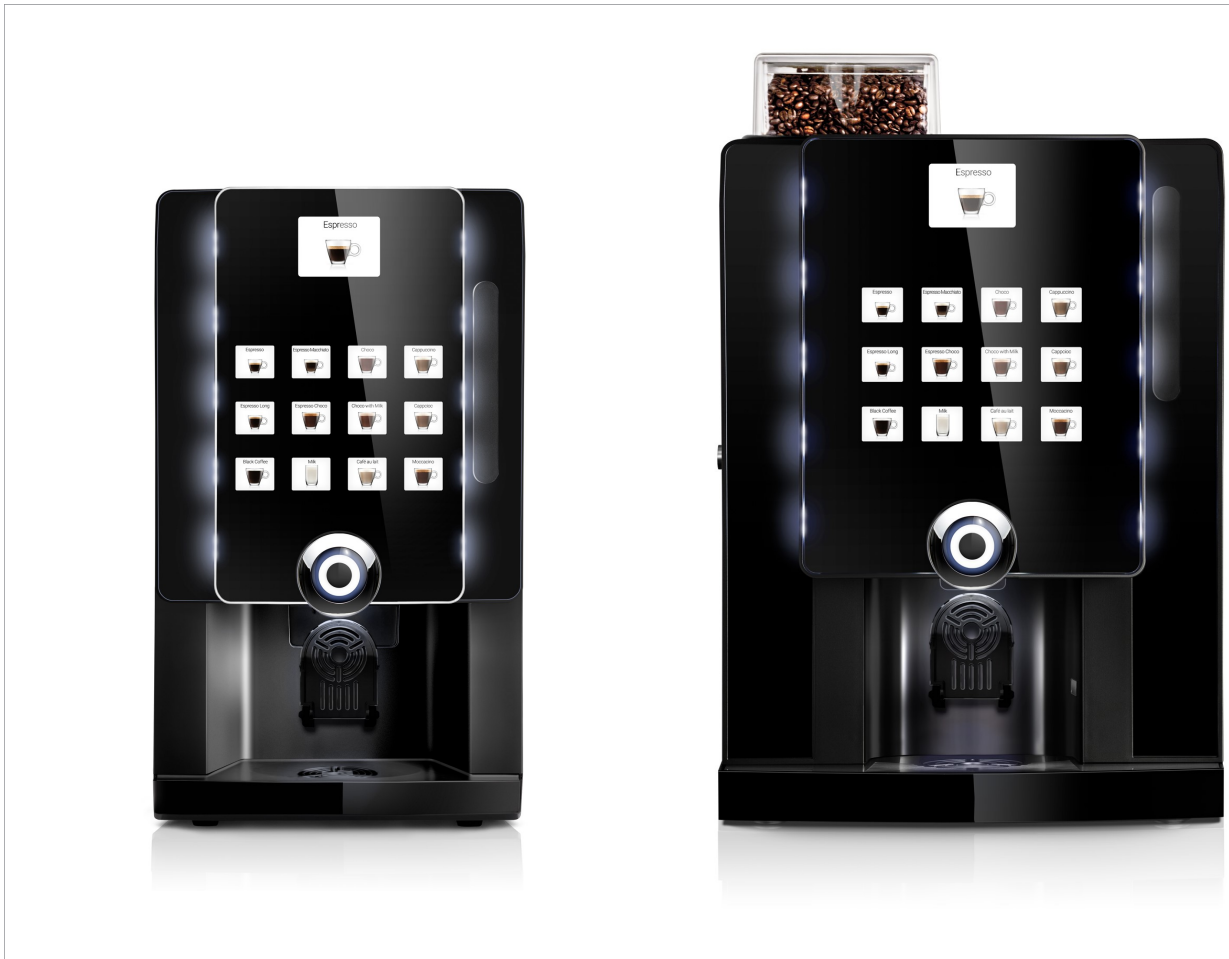

rhea

rhea business line

the standard for tabletop coffee machines

the rheavendors brand combines 60 years of manufacturing know-how with the culture of Italian coffee and the style of Milan. rheavendors coffee machines translate the precision and consistency of a professional Italian barista into fully automated coffee preparation, as reliable in performance as in flavour.

**business line
doppio & cup SM**

variflex 14g	✓	✓	✓	-	-
cups per day	100	150	300	100 / 150	300
boiler capacity (l)	0,4	0,4	0,8	2,2 / 3.4	3,4
no. of coffee grinders	1	1	1	-	-
conical blades	✓	✓	✓	-	-
3.5" colour display	✓	✓	✓	✓	✓
touch panel	✓	✓	✓	✓	✓
direct selections	up to 48	up to 48	up to 48	up to 48	up to 48
large / strong option	✓	✓	✓	✓	✓
no. of canisters	1 x bean, 2 x soluble	1 x bean, 3 x soluble	1 x bean, 3 x soluble	4 x soluble / 5 x soluble	5 x soluble
canister sizes (approx.)	beans - 700g, milk - 800g choc - 1kg	beans - 1kg, milk - 800g choc - 2kg, decaf - 400g	beans - 2kg, milk - 800g choc - 1kg, decaf - 400g	eC: coffee - 400g, milk - 800g choc - 1kg, decaf - 400g grande: coffee - 400g, milk - 800g choc - 2kg, decaf - 400g other - 400g	coffee - 530g, milk - 1.3kg choc - 3kg, decaf - 530g other - 530g
no. of mixing bowls	1	2	2	2 / 3	3
direct hot water	✓	✓	✓	✓	✓
cup station colour	black	black	black	black	black
cup sensor	-	-	-	-	✓
bean hopper sensor	-	-	✓	-	-
drip tray colour	black	black	black	black	black
front panel colour	black	black	black	black	black
opt. front panel colour	white	white	white	white	white
cup dispenser (plastic)	-	-	-	-	70x65mm / 73x210mm
cup dispenser (paper)	-	-	-	-	70x160mm / 73x160mm 80x125mm
cup dispenser capacity	-	-	-	-	up to 400
water supply	plumbed	plumbed	plumbed	plumbed	plumbed
electrical supply (V-Hz)	230-50/60	230-50/60	230-50/60	230-50/60	230-50/60
power (W)	1600	1600	2100	1400 / 1700	1700
height (mm)	560	591	666	560 / 591	832
depth (mm)	537	585	585	537 / 585	600
width (mm)	318	422	422	318 / 422	476