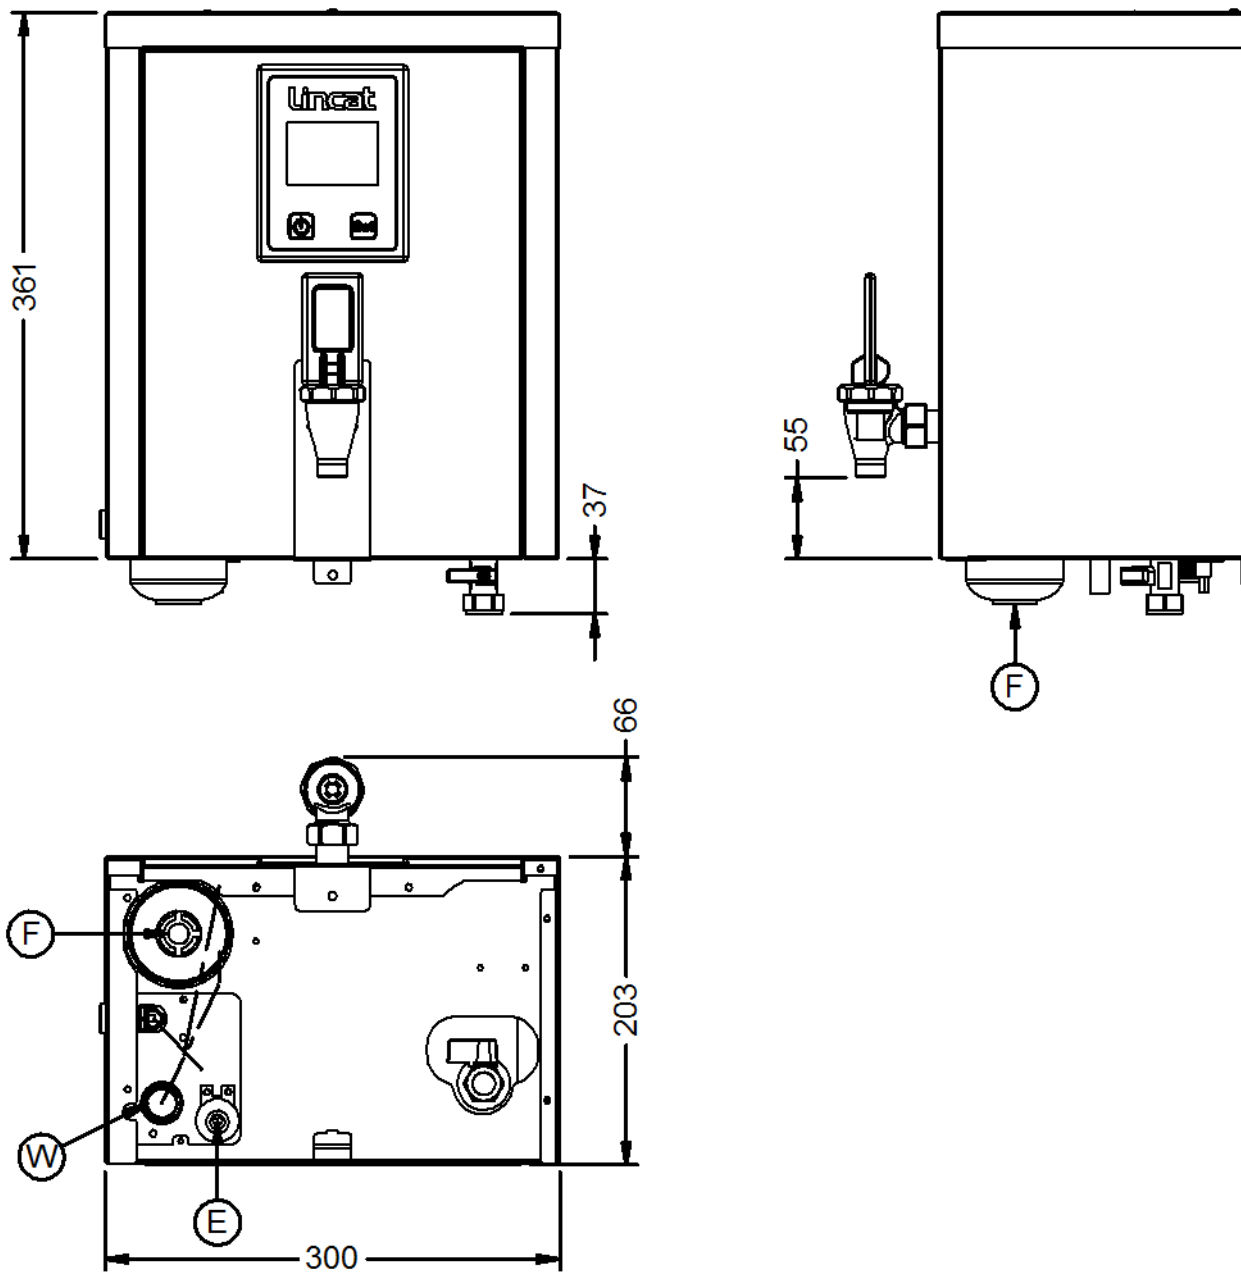

Available Accessories

DR94	NULL
FC04	Filter Cartridge for Lincat FilterFlow Water Boiler

Technical Picture