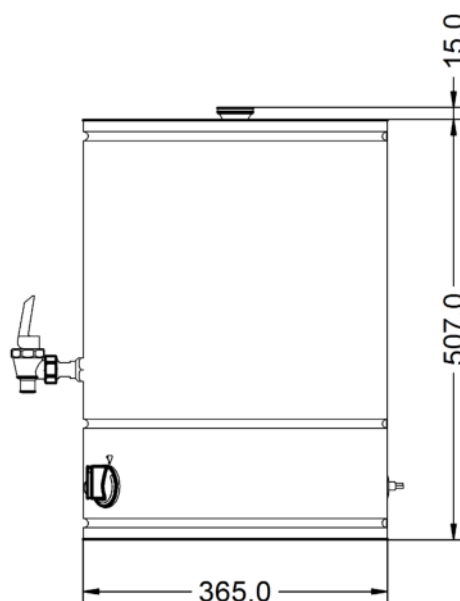

Lincat Limited

Whisby Road,
Lincoln, LN6 3QZ,
United Kingdom

Company No: 2175448

A member company of

Customer Care

Tel: +44 1522 875500
Email: care@lincat.co.uk

Export Customers

Tel: +44 1522 875536
Email: export@lincat.co.uk

Opening Hours

Monday – Friday:
8.30am – 5pm