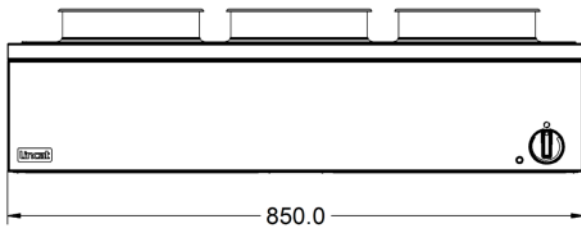

Lincat Limited

Whisby Road,
Lincoln, LN6 3QZ,
United Kingdom

Company No: 2175448

A member company of

Customer Care

Tel: +44 1522 875500
Email: care@lincat.co.uk

Export Customers

Tel: +44 1522 875536
Email: export@lincat.co.uk

Opening Hours

Monday – Friday:
8.30am – 5pm