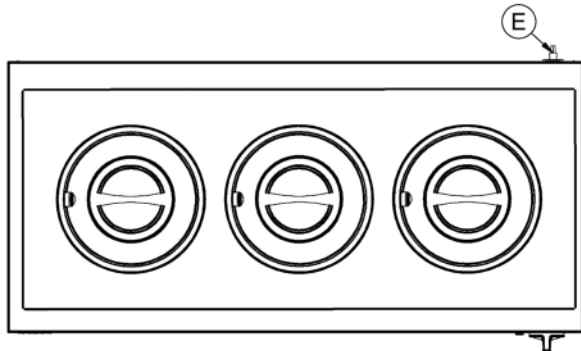

Lincat Limited

Whisby Road,
Lincoln, LN6 3QZ,
United Kingdom

Company No: 2175448

A member company of

Customer Care

Tel: +44 1522 875500
Email: care@lincat.co.uk

Export Customers

Tel: +44 1522 875536
Email: export@lincat.co.uk

Opening Hours

Monday – Friday:
8.30am – 5pm