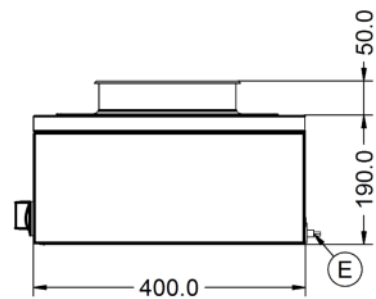

Lincat Limited

Whisby Road,
Lincoln, LN6 3QZ,
United Kingdom

Company No: 2175448

A member company of

Customer Care

Tel: +44 1522 875500
Email: care@lincat.co.uk

Export Customers

Tel: +44 1522 875536
Email: export@lincat.co.uk

Opening Hours

Monday – Friday:
8.30am – 5pm