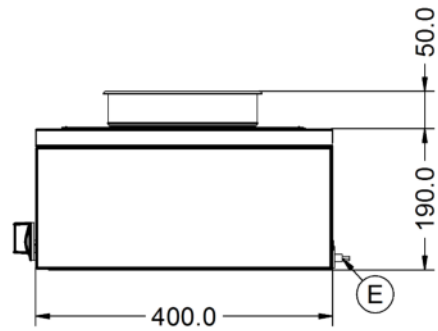

Power and Performance

Total Power kW	0.50
IP Rating	IP23
Temperature Control	Mechanical

Key Specifications

Pot Type	Round pot
Type of Heat	Dry

Capacity

Capacity Litres	2 x 4.5
------------------------	---------

Weights and Dimensions

Unit Height (External) mm	240
Unit Width (External) mm	565
Unit Depth (External) mm	400
Net Weight Kg	10.9

Supply Connections

Requires Installation	No
Requires Electrical Supply	Yes
UK 3 Pin Plug	Yes
Requires Hardwiring	No
Electrical Supply Rating Watts	500
Single Phase Amps	2.2
Single Phase Voltage	230

Shipping

Packed Weight Kg	11.99
Packed Height cm	49.5
Packed Width cm	70
Packed Depth cm	55

Technical Picture

Lincat Limited

Whisby Road,
Lincoln, LN6 3QZ,
United Kingdom

Company No: 2175448

A member company of