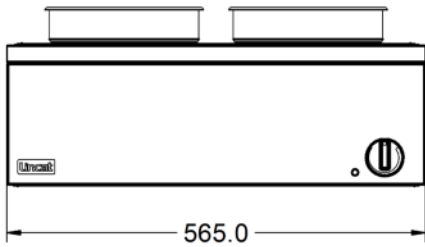

Power and Performance

Total Power kW	0.50
IP Rating	IP23
Temperature Control	Mechanical

Key Specifications

Pot Type	Round pot
Type of Heat	Dry

Capacity

Capacity Litres	2 x 4.5
------------------------	---------

Weights and Dimensions

Unit Height (External) mm	240
Unit Width (External) mm	565
Unit Depth (External) mm	400
Net Weight Kg	10.9

Supply Connections

Requires Installation	No
Requires Electrical Supply	Yes
UK 3 Pin Plug	Yes
Requires Hardwiring	No
Electrical Supply Rating Watts	500
Single Phase Amps	2.2
Single Phase Voltage	230

Shipping

Packed Weight Kg	11.99
Packed Height cm	49.5
Packed Width cm	70
Packed Depth cm	55

Technical Picture

Lincat Limited

Whisby Road,
Lincoln, LN6 3QZ,
United Kingdom

Company No: 2175448

A member company of