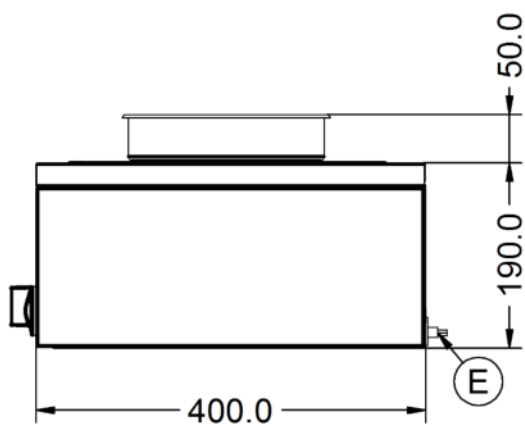

Power and Performance

Total Power kW	0.25
IP Rating	IP23
Temperature Control	Mechanical

Key Specifications

Pot Type	Round pot
Type of Heat	Dry

Capacity

Capacity Litres	4.5
------------------------	-----

Weights and Dimensions

Unit Height (External) mm	240
Unit Width (External) mm	285
Unit Depth (External) mm	400
Net Weight Kg	6.1

Supply Connections

Requires Installation	No
Requires Electrical Supply	Yes
UK 3 Pin Plug	Yes
Requires Hardwiring	No
Electrical Supply Rating Watts	250
Single Phase Amps	1.1
Single Phase Voltage	230

Shipping

Packed Weight Kg	6.71
Packed Height cm	42
Packed Width cm	48
Packed Depth cm	38

Technical Picture

Lincat Limited

Whisby Road,
Lincoln, LN6 3QZ,
United Kingdom

Company No: 2175448

A member company of