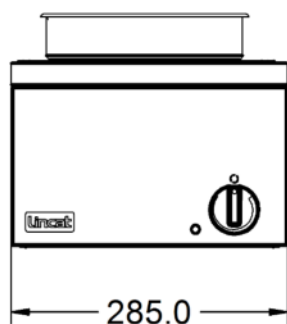

Power and Performance

Total Power kW	0.25
IP Rating	IP23
Temperature Control	Mechanical

Key Specifications

Pot Type	Round pot
Type of Heat	Dry

Capacity

Capacity Litres	4.5
------------------------	-----

Weights and Dimensions

Unit Height (External) mm	240
Unit Width (External) mm	285
Unit Depth (External) mm	400
Net Weight Kg	6.1

Supply Connections

Requires Installation	No
Requires Electrical Supply	Yes
UK 3 Pin Plug	Yes
Requires Hardwiring	No
Electrical Supply Rating Watts	250
Single Phase Amps	1.1
Single Phase Voltage	230

Shipping

Packed Weight Kg	6.71
Packed Height cm	42
Packed Width cm	48
Packed Depth cm	38

Technical Picture

Lincat Limited

Whisby Road,
Lincoln, LN6 3QZ,
United Kingdom

Company No: 2175448

A member company of