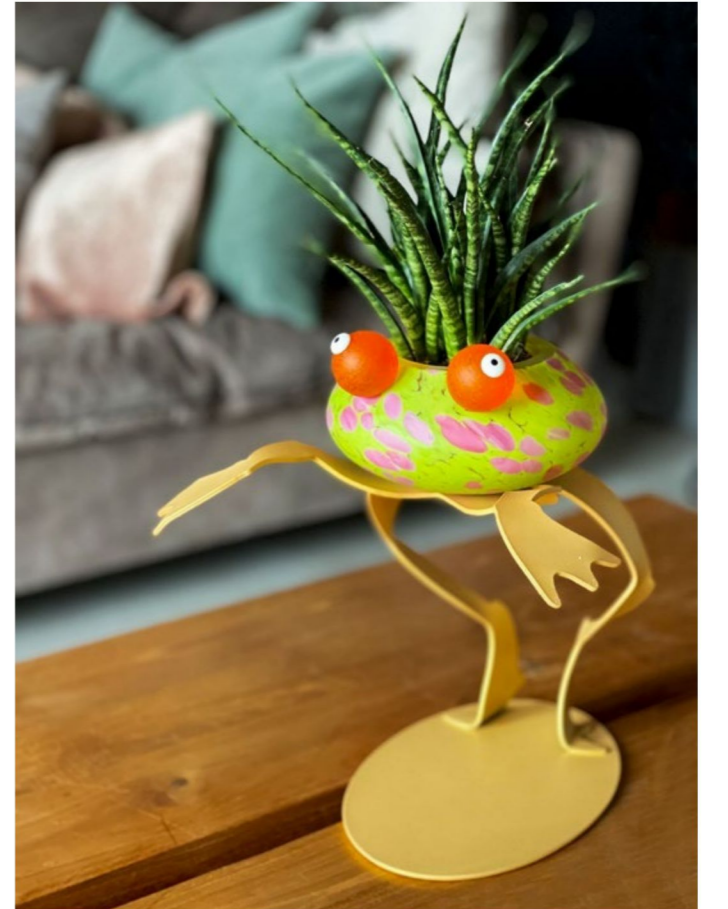

## 多功能吸睛之作

IBIS 和 SKIPPER 設計為全新類型的柱狀蠟燭燭台，但它們還提供許多其他可能的用途。如果您將它們像燈籠一樣配備茶燈或燈串，它們的顏色會非常閃耀。當然，您也可以將這兩種物品用作花盆或存放重要物品。如果沒有作為日常物品的實際用途，IBIS 和 SKIPPER 最重要的是一件事：藝術和美學上吸引人的玻璃雕塑。

青蛙SKIPPER 的玻璃機身直徑比 IBIS 小。然而，它可以用較小的植物來裝飾。但是，SKIPPER 的開口較小，不太適合作為零食盤或者果盤。

The diameter of the glass body of Frog SKIPPER is smaller than that of IBIS. However, it can be decorated with smaller plants. However, SKIPPER is less suitable as a serving dish for snacks due to its smaller opening

## MULTIFUNCTIONAL EYE-CATCHER

IBIS and SKIPPER are designed as completely novel candle holders for pillar candles, but offer many other options. If you equip them with a tealight or a string of lights like a lantern, their colours glow intensively. Of course, both objects can also be used as planters or for storing important objects. Without the practical use as an everyday object, IBIS and SKIPPER are above all artistic and aesthetically pleasing glass sculptures.