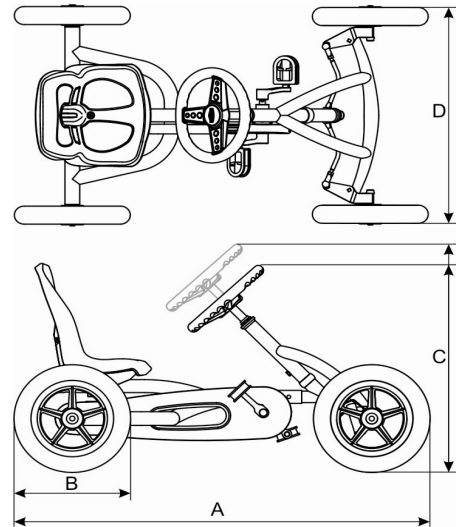

BERG Buddy Orange 24.20.60

Kg	A (cm)	B (cm)	C (cm)	D (cm)
17	112	31.5	50-65	65
Box size 71*71*25		Weight 18 kg	Ean code 8715839026320	

BERG BUDDY

The BERG Buddy Orange is a unique and newly-designed pedal Go-Kart for a young but very large user age group. After the big success of the current model Buddy Red, market-research has show that the colour combination red/yellow is not very attractive anymore for the target group (boys & Girls age 3-8). Therefore our R&D dept developed 2 new models one for boys and one especially for girls. These models are off course based on the current Buddy model so also compact, very light and with 12" ball-bearing wheels with pneumatic tyres.

These Buddy models also have the unique patented BFR-hub for intuitively use by kids: forward drive, reverse drive, freewheel and braking by using pedal action only! Because of the BFR the BERG Buddy combines optimum safety with maximum driving pleasure. And after you finished your race, the BERG Buddy is very easy to store! With only 17kg of weight, 110 cm long and 65 cm broad you can easily lift the Buddy and put him straight-up in your garage.

1. Can be driven forwards and in reverse, thanks to the BFR.
2. Optimum safety, thanks to an automatically operating back-pedal brake (BFR).
3. Optimum safety, thanks to the freewheel (BFR).
4. Many years of driving pleasure, thanks to the adjustable steering wheel.
5. Many years of driving pleasure, thanks to the adjustable seat (3 positions).
6. Suitable for kids age 3 to 8!
7. Perfect road holding thanks to swing axle.
8. Fast and manoeuvrable thanks to 12" ball bearing wheels with pneumatic tyres.
9. Compact, very light and therefore easy-to-store (straight-up position).
10. New design seat; same quality but much lighter than common seats.
11. Tested under extreme conditions with positive results.
12. CE and TÜV approved