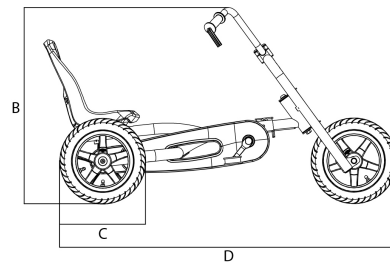

24.15.00.00
BERG Chippy

Size in cm	A: 65	B: 70	C: 30	D: 120	E: NA	F: NA
------------	-------	-------	-------	--------	-------	-------

EAN-code: _____

Weight ___ kg Box 1: 73 x 68 x 26 cm (15 on Euro-pallet)

3 - 8

Max weight user: 50 kg

Max length user: 1,3 m

Parental supervision required: YES

Cardboard in packaging: xxx gr

Plastic material in packaging: xxx gr

BERG Chippy.

Looking for a special cool go-kart? Look no further, the BERG Chippy is here!