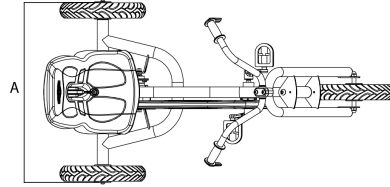

24.15.00.00
BERG Chippy

Size in cm	A: 65	B: 70	C: 30	D: 120	E: NA	F: NA
------------	-------	-------	-------	--------	-------	-------

EAN-code: _____

Weight ___ kg Box 1: 73 x 68 x 26 cm (15 on Euro-pallet)

3 - 8

Max weight user: 50 kg

Max length user: 1,3 m

Parental supervision required: YES

Cardboard in packaging: xxx gr

Plastic material in packaging: xxx gr

BERG Chippy.

Looking for a special cool go-kart? Look no further, the BERG Chippy is here!