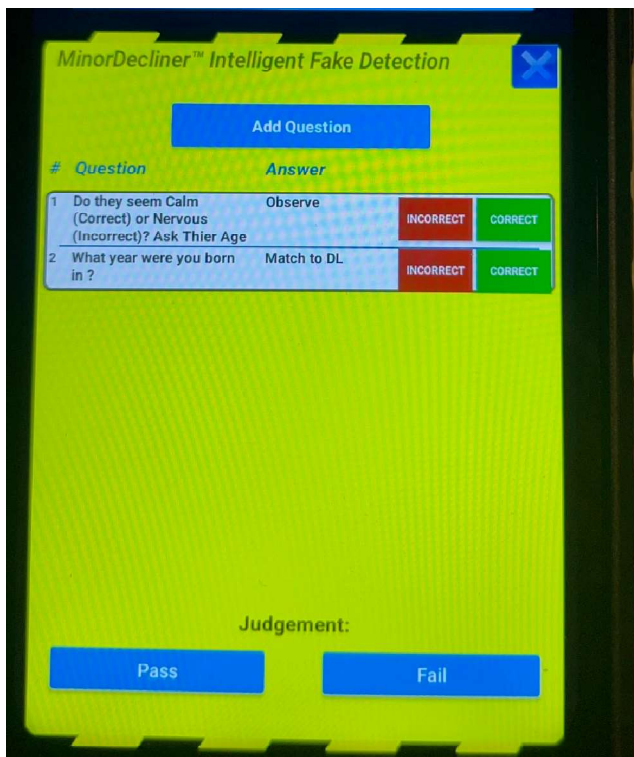

Question 2

About Fake ID Checking

While it is difficult to forensically analyze all security features on an ID, Minor Decliner has tools in their systems that can help increase confidence in determining an IDs validity.

All our systems include Intelligent Fake Detection questions. While technology is a powerful tool, we shouldn't forget the intelligence and intuition of humans!

The Intelligent Fake Detection system is a list of questions retailers can ask when verifying an ID if there are any suspicions about the ID holder. Including questions like "what is your Zodiac sign"

This can be activated in your current system under settings

Here is a video on how it works :

<https://vimeo.com/723728980?share=copy>

Fake ID Questions

- With Fake ID on, out of the box the system will present questions, after a scan. You can pass / fail based on customer answers to these
- If you want something more definitive see page 15 about the intellicheck option. This finds 90% plus of fake IDs. **Requires WIFI connection.**

Included
Out of the box

Settings

- Age Verification Settings
- Advanced Fake on

Upgrade Available

Fake ID Checks Powered by

You can **upgrade** this system to include World Class ID checking with Intellicheck.