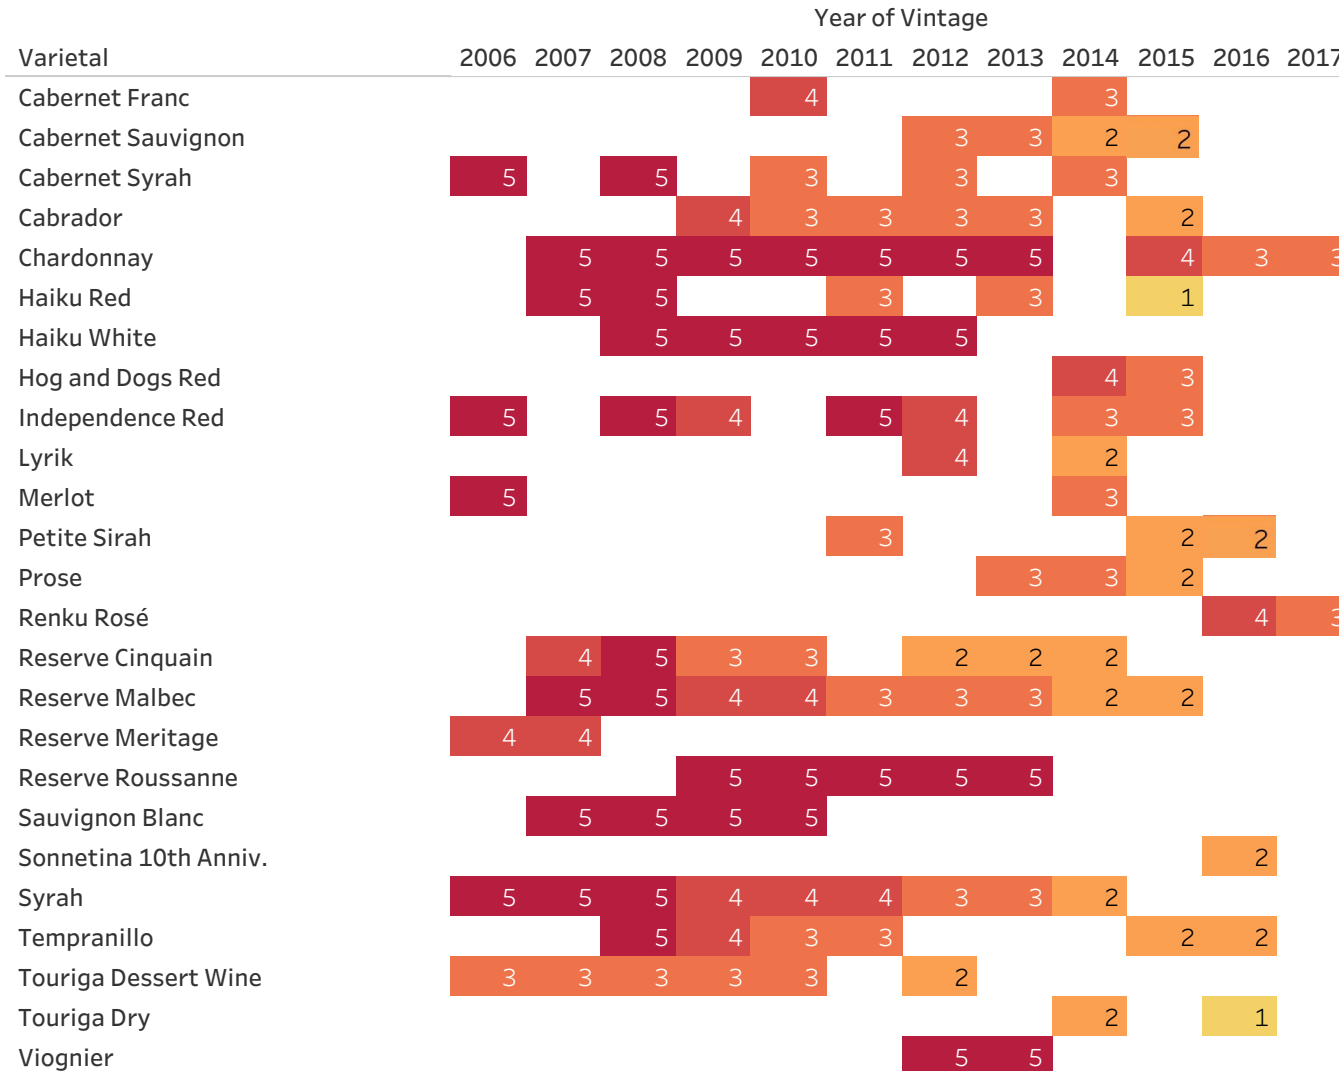

# Cinquain Cellars Aging Chart

## Drinkability

- 1 = Very Youthful, Hold
- 2 = Youthful, Hold If Possible
- 3 = Prime, Drink Now
- 4 = Prime Plus, Drink Now
- 5 = Mature, Drink Now