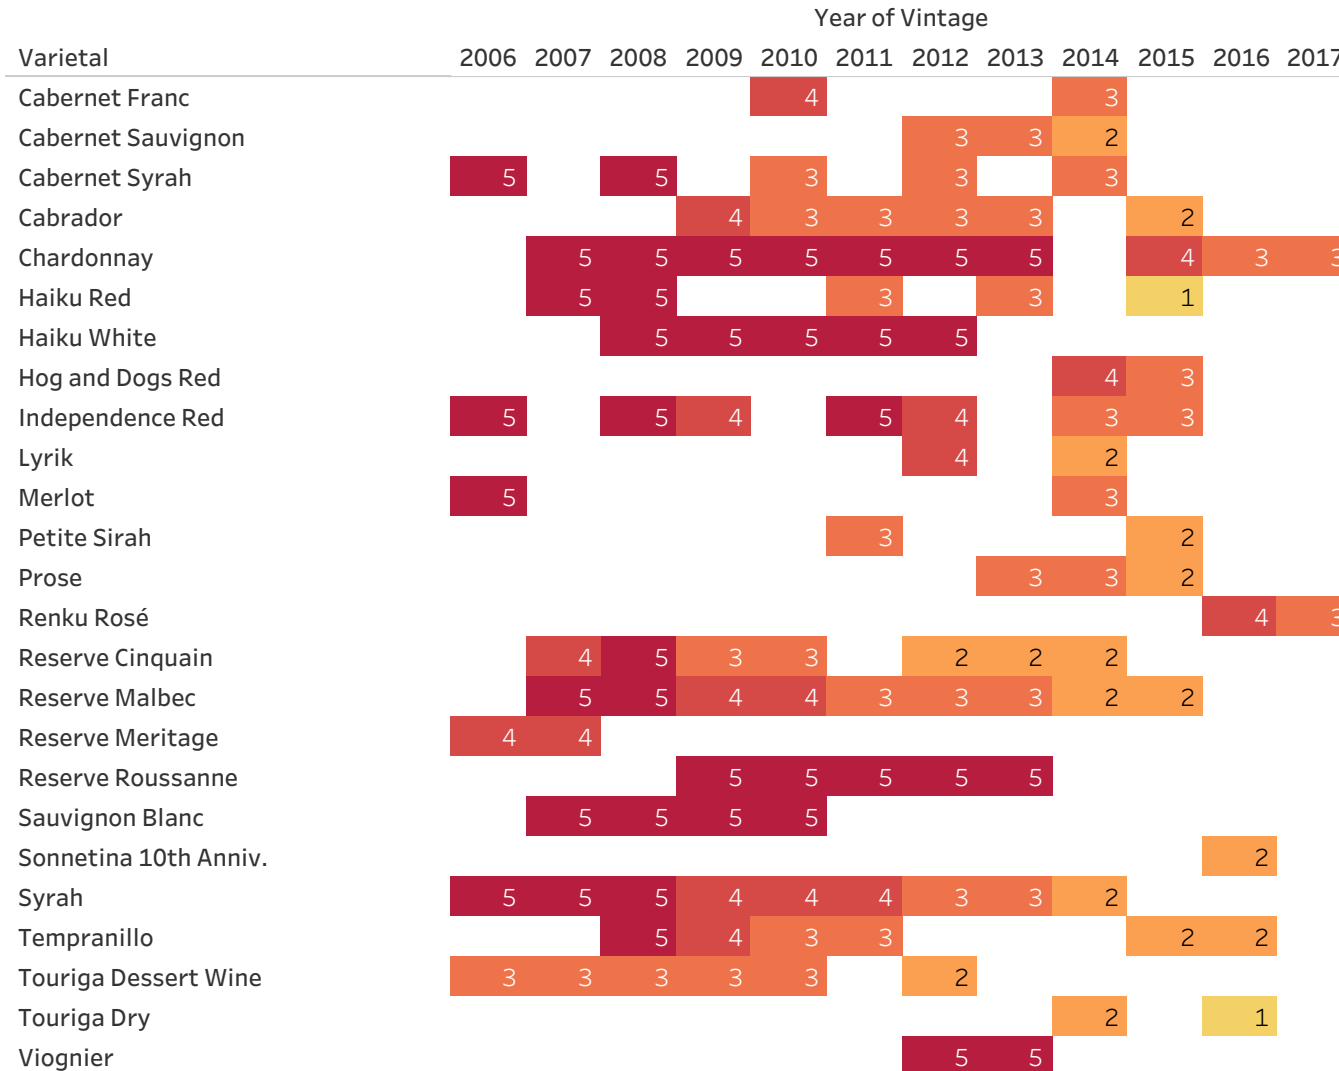

Cinquain Cellars Aging Chart

Drinkability

- 1 = Very Youthful, Hold
- 2 = Youthful, Hold If Possible
- 3 = Prime, Drink Now
- 4 = Prime Plus, Drink Now
- 5 = Mature, Drink Now