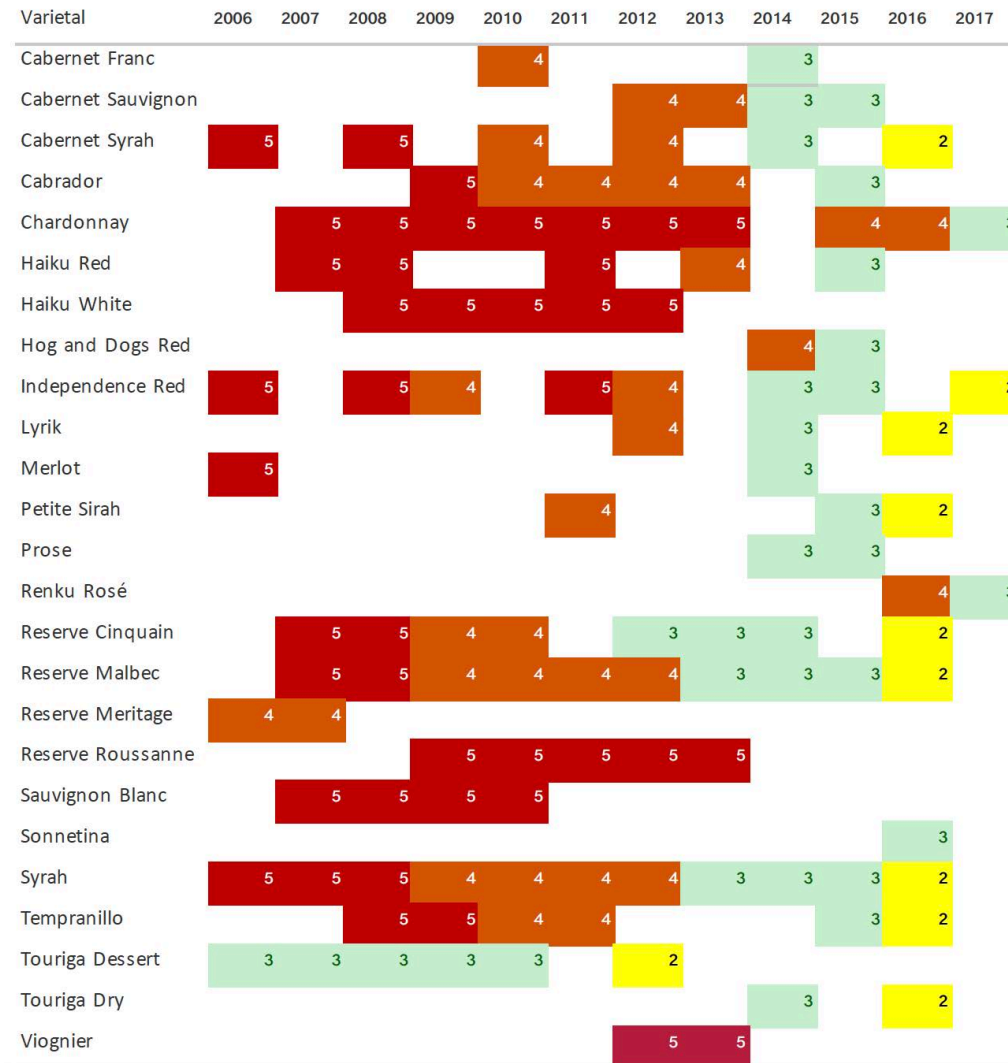

Cinquain Cellars Aging Chart

- 1 = Very Youthful, Hold
- 2 = Youthful, Hold If Possible
- 3 = Prime, Drink Now
- 4 = Prime Plus, Drink Now
- 5 = Mature, Drink Now