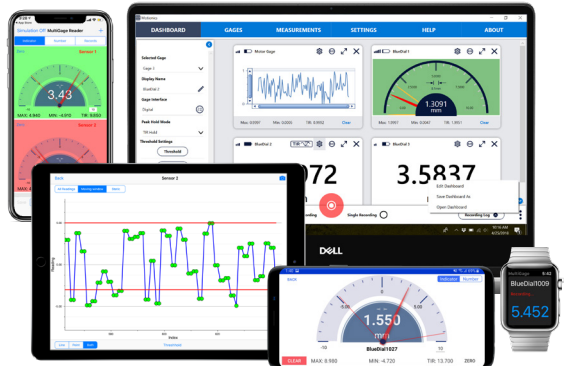

**MultiGage Cloud

*Availability of features varies between apps/platforms.

Motionics, LLC
8500 Shoal Creek Blvd.
Austin, TX 78757
www.motionics.com info@motionics.com

© 2022 Motionics, LLC. All rights reserved.

Scan to see
product page