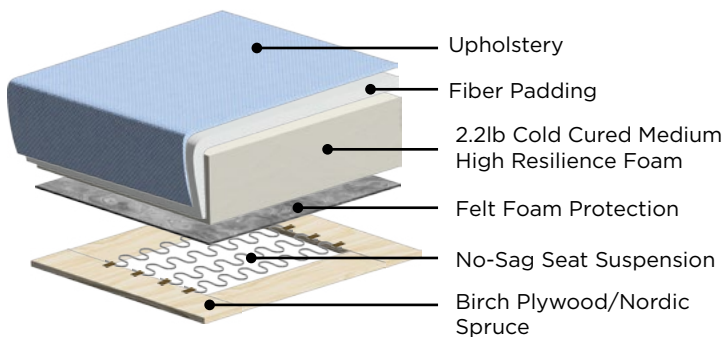

Cot Sleeper Chair

Available with fabric Stock Options.

+ ADD-ON

Mattress Protector

A Mattress Protector adds a layer of comfort to your sleeper, for both the body and the mind.

Frame & Comfort Construction

Loose Back Cushions

General Measures*

A 33.75 B 39.25 C 21.75
 D 17.75 E 20.75 F 62.25
 Mattress Thickness 5
 Total Depth Open 84.75

Made To Order Modules

Reference the below modules to select and configure a custom order. Remember to build from left to right. Always select two arms, the rest is up to you.