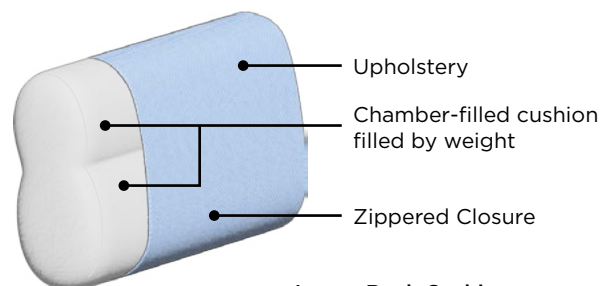

Cot Sleeper Chair

Available with fabric Stock Options.

+ ADD-ON

Mattress Protector

A Mattress Protector adds a layer of comfort to your sleeper, for both the body and the mind.

Frame & Comfort Construction

Loose Back Cushions

General Measures*

A 33.75 B 39.25 C 21.75
 D 17.75 E 20.75 F 62.25
 Mattress Thickness 5
 Total Depth Open 84.75

Made To Order Modules

Reference the below modules to select and configure a custom order. Remember to build from left to right. Always select two arms, the rest is up to you.