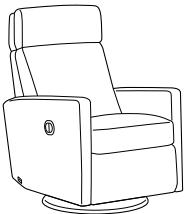

Nico

Nest Function

This dual motion sleeper function features a two section bed, allowing you to sit, sleep, or both at once.

This Nico demonstrates the MTO LUX version
NICO-DNT-RENE/04-104/9-WA

Stock Options

Upholstery & Legs

Grade A
Loule 616
Fabric

Grade A
Rene 04
Fabric

Grade 1000
Soft Antique 4340
Leather

Walnut
Leg 104/9
W 2.75 x H 3.5

Chrome
Leg 234/9
W 1.5 x H 3.5

Pair it with Track

Choose a recliner to add additional non-sleeper seats to your home.

Cot Sleeper Chair

Available with fabric Stock Options.

+ ADD-ON

Mattress Protector

A Mattress Protector adds a layer of comfort to your sleeper, for both the body and the mind.

Frame & Comfort Construction