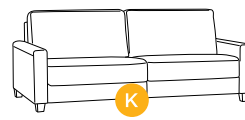

Leg Requirements : 104/9, 234/9

NICO-ANT
Chair Sleeper

W 39.25
 Cot 30x80

NICO-BNT
Loveseat Sleeper

W 64.5
 Full XL 55x80

NICO-CNT
Max Loveseat Sleeper

W 69.75
 Queen 60x80

NICO-DNT
Sofa Sleeper

W 85.5
 King 76x80

FLEX-A28
Armless Chair

W 27.5

FLEX-B55
Armless Loveseat

W 55

FLEX-E83
Armless Sofa

W 82.75

FLEX-H
Square Corner