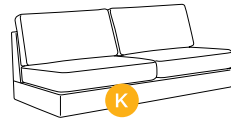

W 85.5
 King 76x80

FLEX-A28
Armless Chair

W 27.5

FLEX-B55
Armless Loveseat

W 55

FLEX-E83
Armless Sofa

W 82.75

FLEX-H
Square Corner

W 39.75

FLEX-FOU
Armless Chaise - Openable

W 27.5

FLEX-ANT30
Armless Chair Sleeper

W 30
 Cot 30x80

FLEX-BNT55
Armless Loveseat Sleeper

W 55
 Full XL 55x80

FLEX-CNT60
Armless Loveseat Sleeper

W 60.25
 Queen 60x80

FLEX-DNT76
Armless Sofa Sleeper

W 76
 King 76x80

FLEX-K1L
Track Arm LHF

W 4.75
 104/9 Or 234/9 Leg

FLEX-K1R
Track Arm RHF

W 4.75
 104/9 Or 234/9 Leg

FLEX-GO
Ottoman - Openable