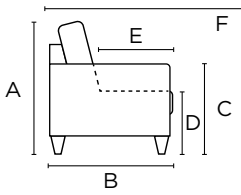

Cot Sleeper Chair

Available with fabric Stock Options.

+ ADD-ON

Mattress Protector

A Mattress Protector adds a layer of comfort to your sleeper, for both the body and the mind.

Frame & Comfort Construction

Loose Back Cushions

General Measures*

A 33.75 B 39.25 C 21.75
 D 17.75 E 20.75 F 62.25
 Mattress Thickness 5
 Total Depth Open 84.75

Made To Order Modules

Reference the below modules to select and configure a custom order. Remember to build from left to right. Always select two arms, the rest is up to you.