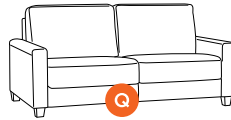

Leg Requirements : 104/9, 234/9

NICO-ANT
Chair Sleeper

W 39.25
 Cot 30x80

NICO-BNT
Loveseat Sleeper

W 64.5
 Full XL 55x80

NICO-CNT
Max Loveseat Sleeper

W 69.75
 Queen 60x80

NICO-DNT
Sofa Sleeper

W 85.5
 King 76x80

FLEX-A28
Armless Chair

W 27.5

FLEX-B55
Armless Loveseat

W 55

FLEX-E83
Armless Sofa

W 82.75

FLEX-H
Square Corner