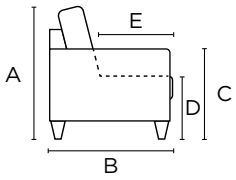

Universal Headrest

Add additional head support with one of our matching style Universal Headrests.

Mattress Protector

A Mattress Protector adds a layer of comfort to your sleeper, for both the body and the mind.

Frame & Comfort Construction

Loose Back Cushions

General Measures*

A 33.5 B 39.75 C 25.25

D 16.5 E 22

Mattress Thickness 5

Total Depth Open 84.75

Made To Order Modules