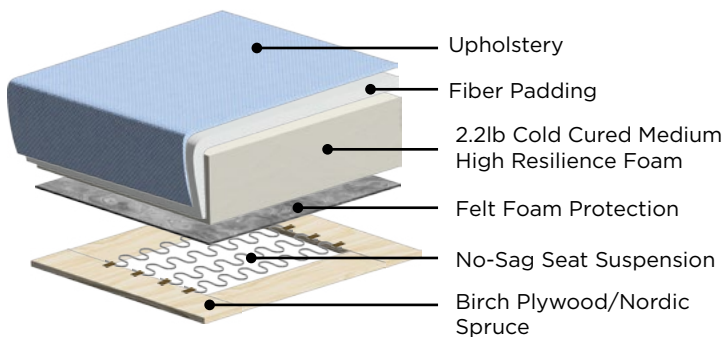

Universal Headrest

Add additional head support with one of our matching style Universal Headrests.

Mattress Protector

A Mattress Protector adds a layer of comfort to your sleeper, for both the body and the mind.

Frame & Comfort Construction

Loose Back Cushions

General Measures*

A 33.5 B 39.75 C 25.25

D 16.5 E 22

Mattress Thickness 5

Total Depth Open 84.75

Made To Order Modules