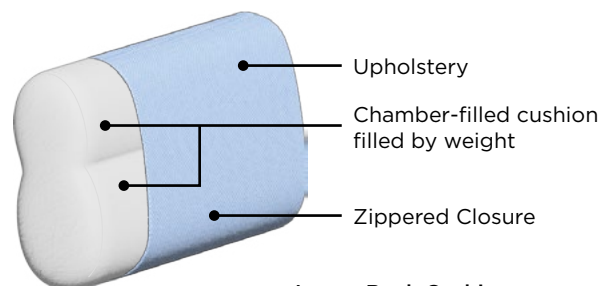

Jamie

Nest Function

This dual motion sleeper function features a two section bed, allowing you to sit, sleep, or both at once.

Stock Options

Upholstery & Legs

Pair it with Sloped

Choose a recliner to add additional non-sleeper seats to your home.

Universal Headrest

Add additional head support with one of our matching style Universal Headrests.

Mattress Protector

A Mattress Protector adds a layer of comfort to your sleeper, for both the body and the mind.

Frame & Comfort Construction

Loose Back Cushions

General Measures*

A 33.5 B 39.75 C 25.25

D 16.5 E 22

Mattress Thickness 5

Total Depth Open 84.75

Made To Order Modules