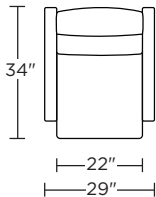

Options:

- Contrasting arms and back/seat cushion available (two tone)
- Disc base available in Natural Walnut or Brushed Metal
- Four star base available in Polished Aluminum

Wall clearance is 12"

Please use actual leather, fabric, Crypton®, Sunbrella® and Ultrasuede® swatches when specifying furniture as the colors shown may vary due to the printing process.

SLG-CHR-ST

SLG-OTO-ST

SLG-CHR-ST

SLG-OTO-ST

SLG-CHR-ST

Scale: 1/4 inch = 1 foot
All dimensions are approximate and subject to change.
Specify components from the sitting position.