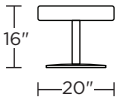

Options:

- Contrasting arms and back/seat cushion available (two tone)
- Disc base available in Natural Walnut or Brushed Metal
- Four star base available in Polished Aluminum

Wall clearance is 12"

Please use actual leather, fabric, Crypton®, Sunbrella® and Ultrasuede® swatches when specifying furniture as the colors shown may vary due to the printing process.

SLG-CHR-ST

SLG-OTO-ST

SLG-CHR-ST

SLG-OTO-ST

SLG-CHR-ST

Scale: 1/4 inch = 1 foot
All dimensions are approximate and subject to change.
Specify components from the sitting position.