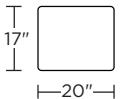

SLG-CHR-ST

SLG-OTO-ST

SLG-CHR-ST

SLG-OTO-ST

SLG-CHR-ST

Scale: 1/4 inch = 1 foot
All dimensions are approximate and subject to change.
Specify components from the sitting position.