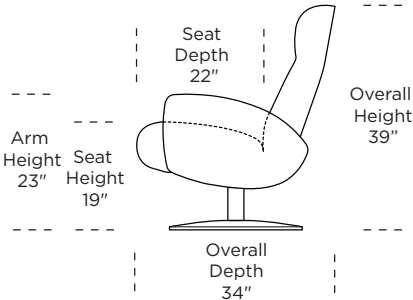

Options:

- Contrasting arms and back/seat cushion available (two tone)
- Disc base available in Natural Walnut or Brushed Metal
- Four star base available in Polished Aluminum

Wall clearance is 12"

Please use actual leather, fabric, Crypton®, Sunbrella® and Ultrasuede® swatches when specifying furniture as the colors shown may vary due to the printing process.

SLG-CHR-ST

SLG-OTO-ST

SLG-CHR-ST

SLG-OTO-ST

SLG-CHR-ST

Scale: 1/4 inch = 1 foot
All dimensions are approximate and subject to change.
Specify components from the sitting position.