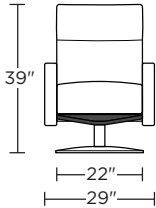

Options:

- Contrasting arms and back/seat cushion available (two tone)
- Disc base available in Natural Walnut or Brushed Metal
- Four star base available in Polished Aluminum

Wall clearance is 12"

Please use actual leather, fabric, Crypton®, Sunbrella® and Ultrasuede® swatches when specifying furniture as the colors shown may vary due to the printing process.

SLG-CHR-ST

SLG-OTO-ST

SLG-CHR-ST

SLG-OTO-ST

SLG-CHR-ST

Scale: 1/4 inch = 1 foot
All dimensions are approximate and subject to change.
Specify components from the sitting position.