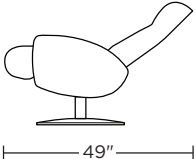

Options:

- Contrasting arms and back/seat cushion available (two tone)
- Disc base available in Natural Walnut or Brushed Metal
- Four star base available in Polished Aluminum

Wall clearance is 12"

Please use actual leather, fabric, Crypton®, Sunbrella® and Ultrasuede® swatches when specifying furniture as the colors shown may vary due to the printing process.

SLG-CHR-ST

SLG-OTO-ST

SLG-CHR-ST

SLG-OTO-ST

SLG-CHR-ST

Scale: 1/4 inch = 1 foot
All dimensions are approximate and subject to change.
Specify components from the sitting position.