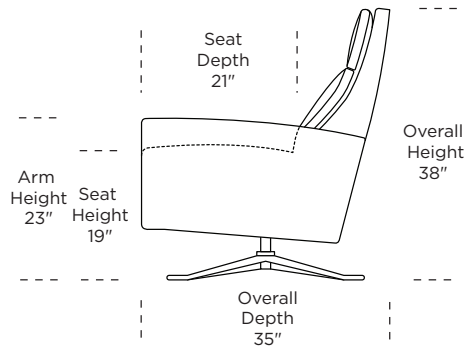

Please use actual leather, fabric, Crypton®, Sunbrella® and Ultrasuede® swatches when specifying furniture as the colors shown may vary due to the printing process.

Wall Clearance is 16"

Scale: 1/4 inch = 1 foot
All dimensions are approximate and subject to change.
Specify components from the sitting position.