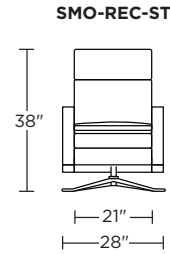

Please use actual leather, fabric, Crypton®, Sunbrella® and Ultrasuede® swatches when specifying furniture as the colors shown may vary due to the printing process.

Wall Clearance is 16"

Scale: 1/4 inch = 1 foot
All dimensions are approximate and subject to change.
Specify components from the sitting position.