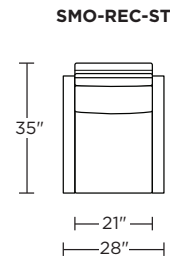

Please use actual leather, fabric, Crypton®, Sunbrella® and Ultrasuede® swatches when specifying furniture as the colors shown may vary due to the printing process.

Wall Clearance is 16"

Scale: 1/4 inch = 1 foot
All dimensions are approximate and subject to change.
Specify components from the sitting position.