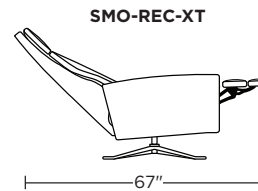

Please use actual leather, fabric, Crypton®, Sunbrella® and Ultrasuede® swatches when specifying furniture as the colors shown may vary due to the printing process.

Wall Clearance is 16"

Scale: 1/4 inch = 1 foot
All dimensions are approximate and subject to change.
Specify components from the sitting position.