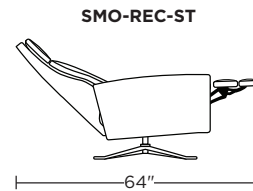

Options:

- Premium high-density, high-resiliency foam pillow top pads on back and seat
- Swivel base available in Antique Brass, Burnished Bronze or Polished Nickel finish

Additional Power Options:

- Motorized recliner with an in-arm control panel that is easy to use and includes a USB charging port
- Motor has a five-year warranty
- Lithium-ion battery pack available
- Battery pack has a one-year warranty

Please use actual leather, fabric, Crypton®, Sunbrella® and Ultrasuede® swatches when specifying furniture as the colors shown may vary due to the printing process.

Wall Clearance is 16"

Scale: 1/4 inch = 1 foot
All dimensions are approximate and subject to change.
Specify components from the sitting position.