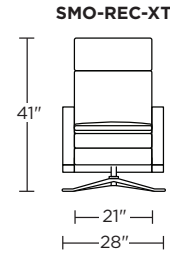

Please use actual leather, fabric, Crypton®, Sunbrella® and Ultrasuede® swatches when specifying furniture as the colors shown may vary due to the printing process.

Wall Clearance is 16"

Scale: 1/4 inch = 1 foot
All dimensions are approximate and subject to change.
Specify components from the sitting position.