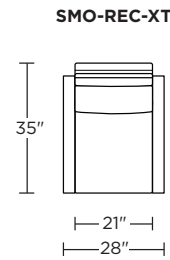

Please use actual leather, fabric, Crypton®, Sunbrella® and Ultrasuede® swatches when specifying furniture as the colors shown may vary due to the printing process.

Wall Clearance is 16"

Scale: 1/4 inch = 1 foot
All dimensions are approximate and subject to change.
Specify components from the sitting position.