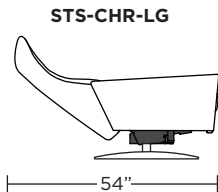

**Wall Clearance: ST - 14", LG - 16", XL - 18"**

Scale: 1/4 inch = 1 foot  
All dimensions are approximate and subject to change.  
Specify components from the sitting position.

**Standard Features:**

- Advanced unidirectional suspension system
- Premium high-density, high-resiliency foam seat cushion
- Tight back and seat cushion
- Single-needle top-stitch with thick thread
- Lifetime warranty on frame and suspension
- Quick-ship delivery

Scale: 1/4 inch = 1 foot  
All dimensions are approximate and subject to change.  
Specify components from the sitting position.