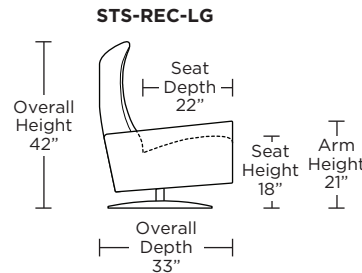

**Wall Clearance: ST - 14", LG - 16", XL - 18"**

Scale: 1/4 inch = 1 foot  
All dimensions are approximate and subject to change.  
Specify components from the sitting position.

**Standard Features:**

- Advanced unidirectional suspension system
- Premium high-density, high-resiliency foam seat cushion
- Tight back and seat cushion
- Single-needle top-stitch with thick thread
- Lifetime warranty on frame and suspension
- Quick-ship delivery

*Please use actual leather, fabric, Crypton®, Sunbrella® and Ultrasuede® swatches when specifying furniture as the colors shown may vary due to the printing process.*

**Wall Clearance: ST - 16", LG - 17", XL - 18"**

Scale: 1/4 inch = 1 foot  
All dimensions are approximate and subject to change.  
Specify components from the sitting position.