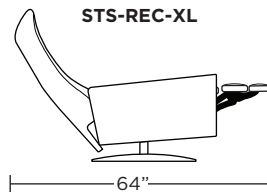

**Wall Clearance: ST - 14", LG - 16", XL - 18"**

Scale: 1/4 inch = 1 foot  
All dimensions are approximate and subject to change.  
Specify components from the sitting position.

**Standard Features:**

- Advanced unidirectional suspension system
- Premium high-density, high-resiliency foam seat cushion
- Tight back and seat cushion
- Single-needle top-stitch with thick thread
- Lifetime warranty on frame and suspension
- Quick-ship delivery

*Please use actual leather, fabric, Crypton®, Sunbrella® and Ultrasuede® swatches when specifying furniture as the colors shown may vary due to the printing process.*

**Wall Clearance: ST - 16", LG - 17", XL - 18"**