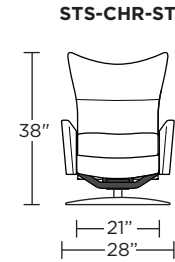

**Wall Clearance: ST - 14", LG - 16", XL - 18"**

Scale: 1/4 inch = 1 foot  
All dimensions are approximate and subject to change.  
Specify components from the sitting position.

**Standard Features:**

- Advanced unidirectional suspension system
- Premium high-density, high-resiliency foam seat cushion
- Tight back and seat cushion
- Single-needle top-stitch with thick thread
- Lifetime warranty on frame and suspension
- Quick-ship delivery

Scale: 1/4 inch = 1 foot  
All dimensions are approximate and subject to change.  
Specify components from the sitting position.