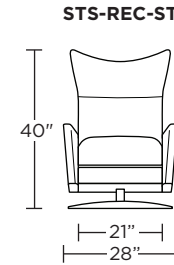

**Wall Clearance: ST - 14", LG - 16", XL - 18"**

Scale: 1/4 inch = 1 foot  
All dimensions are approximate and subject to change.  
Specify components from the sitting position.

**Standard Features:**

- Advanced unidirectional suspension system
- Premium high-density, high-resiliency foam seat cushion
- Tight back and seat cushion
- Single-needle top-stitch with thick thread
- Lifetime warranty on frame and suspension
- Quick-ship delivery

*Please use actual leather, fabric, Crypton®, Sunbrella® and Ultrasuede® swatches when specifying furniture as the colors shown may vary due to the printing process.*

**Wall Clearance: ST - 16", LG - 17", XL - 18"**

Scale: 1/4 inch = 1 foot  
All dimensions are approximate and subject to change.  
Specify components from the sitting position.