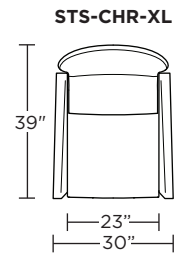

**Wall Clearance: ST - 14", LG - 16", XL - 18"**

Scale: 1/4 inch = 1 foot  
All dimensions are approximate and subject to change.  
Specify components from the sitting position.

**Standard Features:**

- Advanced unidirectional suspension system
- Premium high-density, high-resiliency foam seat cushion
- Tight back and seat cushion
- Single-needle top-stitch with thick thread
- Lifetime warranty on frame and suspension
- Quick-ship delivery

Scale: 1/4 inch = 1 foot  
All dimensions are approximate and subject to change.  
Specify components from the sitting position.