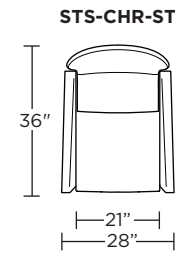

**Wall Clearance: ST - 14", LG - 16", XL - 18"**

Scale: 1/4 inch = 1 foot  
All dimensions are approximate and subject to change.  
Specify components from the sitting position.

**Standard Features:**

- Advanced unidirectional suspension system
- Premium high-density, high-resiliency foam seat cushion
- Tight back and seat cushion
- Single-needle top-stitch with thick thread
- Lifetime warranty on frame and suspension
- Quick-ship delivery

Scale: 1/4 inch = 1 foot  
All dimensions are approximate and subject to change.  
Specify components from the sitting position.