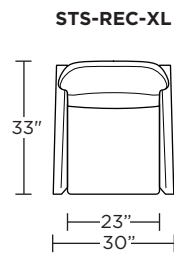

**Wall Clearance: ST - 14", LG - 16", XL - 18"**

Scale: 1/4 inch = 1 foot  
All dimensions are approximate and subject to change.  
Specify components from the sitting position.

**Standard Features:**

- Advanced unidirectional suspension system
- Premium high-density, high-resiliency foam seat cushion
- Tight back and seat cushion
- Single-needle top-stitch with thick thread
- Lifetime warranty on frame and suspension
- Quick-ship delivery

*Please use actual leather, fabric, Crypton®, Sunbrella® and Ultrasuede® swatches when specifying furniture as the colors shown may vary due to the printing process.*

**Wall Clearance: ST - 16", LG - 17", XL - 18"**

Scale: 1/4 inch = 1 foot  
All dimensions are approximate and subject to change.  
Specify components from the sitting position.