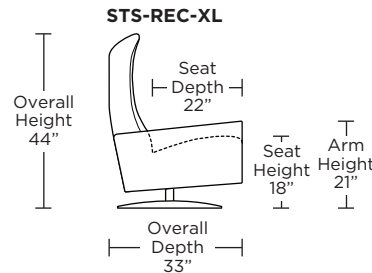

**Wall Clearance: ST - 14", LG - 16", XL - 18"**

Scale: 1/4 inch = 1 foot  
All dimensions are approximate and subject to change.  
Specify components from the sitting position.

**Standard Features:**

- Advanced unidirectional suspension system
- Premium high-density, high-resiliency foam seat cushion
- Tight back and seat cushion
- Single-needle top-stitch with thick thread
- Lifetime warranty on frame and suspension
- Quick-ship delivery

*Please use actual leather, fabric, Crypton®, Sunbrella® and Ultrasuede® swatches when specifying furniture as the colors shown may vary due to the printing process.*

**Wall Clearance: ST - 16", LG - 17", XL - 18"**

Scale: 1/4 inch = 1 foot  
All dimensions are approximate and subject to change.  
Specify components from the sitting position.