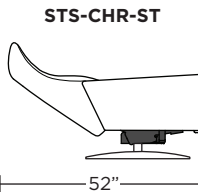

**Wall Clearance: ST - 14", LG - 16", XL - 18"**

Scale: 1/4 inch = 1 foot  
All dimensions are approximate and subject to change.  
Specify components from the sitting position.

**Standard Features:**

- Advanced unidirectional suspension system
- Premium high-density, high-resiliency foam seat cushion
- Tight back and seat cushion
- Single-needle top-stitch with thick thread
- Lifetime warranty on frame and suspension
- Quick-ship delivery

Scale: 1/4 inch = 1 foot  
All dimensions are approximate and subject to change.  
Specify components from the sitting position.