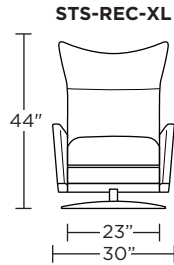

**Wall Clearance: ST - 14", LG - 16", XL - 18"**

Scale: 1/4 inch = 1 foot  
All dimensions are approximate and subject to change.  
Specify components from the sitting position.

**Standard Features:**

- Advanced unidirectional suspension system
- Premium high-density, high-resiliency foam seat cushion
- Tight back and seat cushion
- Single-needle top-stitch with thick thread
- Lifetime warranty on frame and suspension
- Quick-ship delivery

*Please use actual leather, fabric, Crypton®, Sunbrella® and Ultrasuede® swatches when specifying furniture as the colors shown may vary due to the printing process.*

**Wall Clearance: ST - 16", LG - 17", XL - 18"**

Scale: 1/4 inch = 1 foot  
All dimensions are approximate and subject to change.  
Specify components from the sitting position.