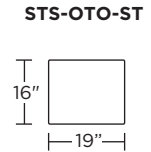

**Wall Clearance: ST - 14", LG - 16", XL - 18"**

Scale: 1/4 inch = 1 foot  
All dimensions are approximate and subject to change.  
Specify components from the sitting position.

**Standard Features:**

- Advanced unidirectional suspension system
- Premium high-density, high-resiliency foam seat cushion
- Tight back and seat cushion
- Single-needle top-stitch with thick thread
- Lifetime warranty on frame and suspension
- Quick-ship delivery

Scale: 1/4 inch = 1 foot  
All dimensions are approximate and subject to change.  
Specify components from the sitting position.