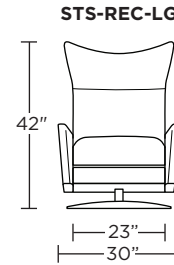

**Wall Clearance: ST - 14", LG - 16", XL - 18"**

Scale: 1/4 inch = 1 foot  
All dimensions are approximate and subject to change.  
Specify components from the sitting position.

**Standard Features:**

- Advanced unidirectional suspension system
- Premium high-density, high-resiliency foam seat cushion
- Tight back and seat cushion
- Single-needle top-stitch with thick thread
- Lifetime warranty on frame and suspension
- Quick-ship delivery

*Please use actual leather, fabric, Crypton®, Sunbrella® and Ultrasuede® swatches when specifying furniture as the colors shown may vary due to the printing process.*

**Wall Clearance: ST - 16", LG - 17", XL - 18"**

Scale: 1/4 inch = 1 foot  
All dimensions are approximate and subject to change.  
Specify components from the sitting position.