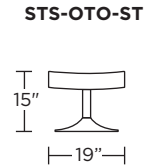

**Wall Clearance: ST - 14", LG - 16", XL - 18"**

Scale: 1/4 inch = 1 foot  
All dimensions are approximate and subject to change.  
Specify components from the sitting position.

**Standard Features:**

- Advanced unidirectional suspension system
- Premium high-density, high-resiliency foam seat cushion
- Tight back and seat cushion
- Single-needle top-stitch with thick thread
- Lifetime warranty on frame and suspension
- Quick-ship delivery

Scale: 1/4 inch = 1 foot  
All dimensions are approximate and subject to change.  
Specify components from the sitting position.