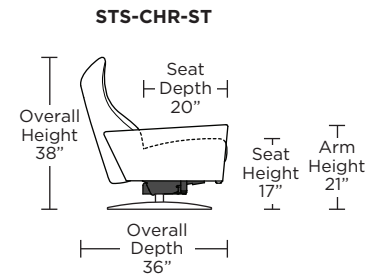

**Wall Clearance: ST - 14", LG - 16", XL - 18"**

Scale: 1/4 inch = 1 foot  
All dimensions are approximate and subject to change.  
Specify components from the sitting position.

**Standard Features:**

- Advanced unidirectional suspension system
- Premium high-density, high-resiliency foam seat cushion
- Tight back and seat cushion
- Single-needle top-stitch with thick thread
- Lifetime warranty on frame and suspension
- Quick-ship delivery

*Please use actual leather, fabric, Crypton®, Sunbrella® and Ultrasuede® swatches when specifying furniture as the colors shown may vary due to the printing process.*

**Wall Clearance: ST - 16", LG - 17", XL - 18"**

Scale: 1/4 inch = 1 foot  
All dimensions are approximate and subject to change.  
Specify components from the sitting position.