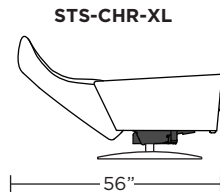

**Wall Clearance: ST - 14", LG - 16", XL - 18"**

Scale: 1/4 inch = 1 foot  
All dimensions are approximate and subject to change.  
Specify components from the sitting position.

**Standard Features:**

- Advanced unidirectional suspension system
- Premium high-density, high-resiliency foam seat cushion
- Tight back and seat cushion
- Single-needle top-stitch with thick thread
- Lifetime warranty on frame and suspension
- Quick-ship delivery