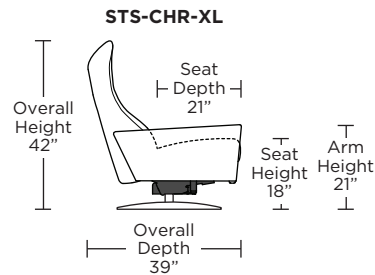

**STRATUS**

**Standard Features:**

- Patented weight balanced mechanism
- Monofilament elastic webbing suspension
- Premium high-density, high-resiliency molded foam seat cushion
- Tight back and seat cushion
- Single-needle top-stitch with thick thread
- Manual articulating headrest
- Lifetime warranty on frame and suspension
- Quick-ship delivery
- Ten year warranty on mechanism

**Wall Clearance: ST - 14", LG - 16", XL - 18"**

Scale: 1/4 inch = 1 foot  
All dimensions are approximate and subject to change.  
Specify components from the sitting position.

**Standard Features:**

- Advanced unidirectional suspension system
- Premium high-density, high-resiliency foam seat cushion
- Tight back and seat cushion
- Single-needle top-stitch with thick thread
- Lifetime warranty on frame and suspension
- Quick-ship delivery

*Please use actual leather, fabric, Crypton®, Sunbrella® and Ultrasuede® swatches when specifying furniture as the colors shown may vary due to the printing process.*

**Wall Clearance: ST - 16", LG - 17", XL - 18"**

Scale: 1/4 inch = 1 foot  
All dimensions are approximate and subject to change.  
Specify components from the sitting position.