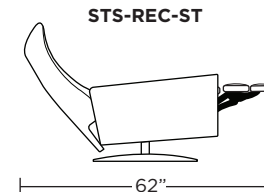

**Wall Clearance: ST - 14", LG - 16", XL - 18"**

Scale: 1/4 inch = 1 foot  
All dimensions are approximate and subject to change.  
Specify components from the sitting position.

**Standard Features:**

- Advanced unidirectional suspension system
- Premium high-density, high-resiliency foam seat cushion
- Tight back and seat cushion
- Single-needle top-stitch with thick thread
- Lifetime warranty on frame and suspension
- Quick-ship delivery

*Please use actual leather, fabric, Crypton®, Sunbrella® and Ultrasuede® swatches when specifying furniture as the colors shown may vary due to the printing process.*

**Wall Clearance: ST - 16", LG - 17", XL - 18"**