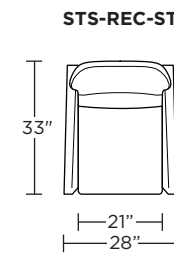

**Wall Clearance: ST - 14", LG - 16", XL - 18"**

Scale: 1/4 inch = 1 foot  
All dimensions are approximate and subject to change.  
Specify components from the sitting position.

**Standard Features:**

- Advanced unidirectional suspension system
- Premium high-density, high-resiliency foam seat cushion
- Tight back and seat cushion
- Single-needle top-stitch with thick thread
- Lifetime warranty on frame and suspension
- Quick-ship delivery

*Please use actual leather, fabric, Crypton®, Sunbrella® and Ultrasuede® swatches when specifying furniture as the colors shown may vary due to the printing process.*

**Wall Clearance: ST - 16", LG - 17", XL - 18"**

Scale: 1/4 inch = 1 foot  
All dimensions are approximate and subject to change.  
Specify components from the sitting position.