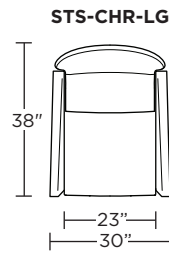

**Wall Clearance: ST - 14", LG - 16", XL - 18"**

Scale: 1/4 inch = 1 foot  
All dimensions are approximate and subject to change.  
Specify components from the sitting position.

**Standard Features:**

- Advanced unidirectional suspension system
- Premium high-density, high-resiliency foam seat cushion
- Tight back and seat cushion
- Single-needle top-stitch with thick thread
- Lifetime warranty on frame and suspension
- Quick-ship delivery

Scale: 1/4 inch = 1 foot  
All dimensions are approximate and subject to change.  
Specify components from the sitting position.