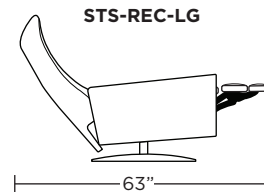

**Wall Clearance: ST - 14", LG - 16", XL - 18"**

Scale: 1/4 inch = 1 foot  
All dimensions are approximate and subject to change.  
Specify components from the sitting position.

**Standard Features:**

- Advanced unidirectional suspension system
- Premium high-density, high-resiliency foam seat cushion
- Tight back and seat cushion
- Single-needle top-stitch with thick thread
- Lifetime warranty on frame and suspension
- Quick-ship delivery

*Please use actual leather, fabric, Crypton®, Sunbrella® and Ultrasuede® swatches when specifying furniture as the colors shown may vary due to the printing process.*

**Wall Clearance: ST - 16", LG - 17", XL - 18"**