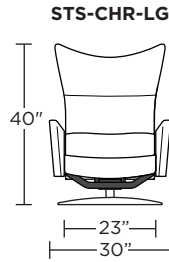

**Wall Clearance: ST - 14", LG - 16", XL - 18"**

Scale: 1/4 inch = 1 foot  
All dimensions are approximate and subject to change.  
Specify components from the sitting position.

**Standard Features:**

- Advanced unidirectional suspension system
- Premium high-density, high-resiliency foam seat cushion
- Tight back and seat cushion
- Single-needle top-stitch with thick thread
- Lifetime warranty on frame and suspension
- Quick-ship delivery

Scale: 1/4 inch = 1 foot  
All dimensions are approximate and subject to change.  
Specify components from the sitting position.