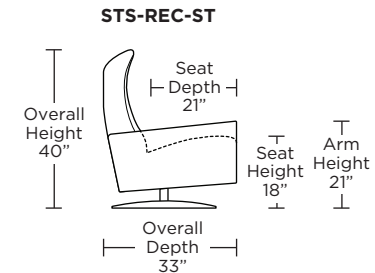

**Wall Clearance: ST - 14", LG - 16", XL - 18"**

Scale: 1/4 inch = 1 foot  
All dimensions are approximate and subject to change.  
Specify components from the sitting position.

**Standard Features:**

- Advanced unidirectional suspension system
- Premium high-density, high-resiliency foam seat cushion
- Tight back and seat cushion
- Single-needle top-stitch with thick thread
- Lifetime warranty on frame and suspension
- Quick-ship delivery

*Please use actual leather, fabric, Crypton®, Sunbrella® and Ultrasuede® swatches when specifying furniture as the colors shown may vary due to the printing process.*

**Wall Clearance: ST - 16", LG - 17", XL - 18"**

Scale: 1/4 inch = 1 foot  
All dimensions are approximate and subject to change.  
Specify components from the sitting position.