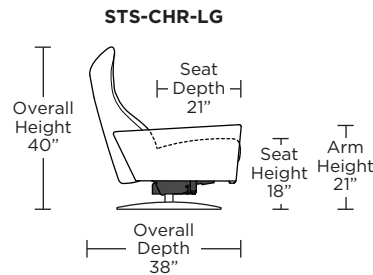

**STRATUS**

**Standard Features:**

- Patented weight balanced mechanism
- Monofilament elastic webbing suspension
- Premium high-density, high-resiliency molded foam seat cushion
- Tight back and seat cushion
- Single-needle top-stitch with thick thread
- Manual articulating headrest
- Lifetime warranty on frame and suspension
- Quick-ship delivery
- Ten year warranty on mechanism

**Wall Clearance: ST - 14", LG - 16", XL - 18"**

Scale: 1/4 inch = 1 foot  
All dimensions are approximate and subject to change.  
Specify components from the sitting position.

**Standard Features:**

- Advanced unidirectional suspension system
- Premium high-density, high-resiliency foam seat cushion
- Tight back and seat cushion
- Single-needle top-stitch with thick thread
- Lifetime warranty on frame and suspension
- Quick-ship delivery

*Please use actual leather, fabric, Crypton®, Sunbrella® and Ultrasuede® swatches when specifying furniture as the colors shown may vary due to the printing process.*

**Wall Clearance: ST - 16", LG - 17", XL - 18"**

Scale: 1/4 inch = 1 foot  
All dimensions are approximate and subject to change.  
Specify components from the sitting position.