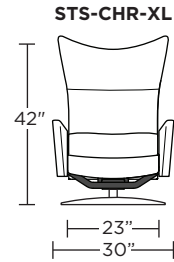

**Wall Clearance: ST - 14", LG - 16", XL - 18"**

Scale: 1/4 inch = 1 foot  
All dimensions are approximate and subject to change.  
Specify components from the sitting position.

**Standard Features:**

- Advanced unidirectional suspension system
- Premium high-density, high-resiliency foam seat cushion
- Tight back and seat cushion
- Single-needle top-stitch with thick thread
- Lifetime warranty on frame and suspension
- Quick-ship delivery

Scale: 1/4 inch = 1 foot  
All dimensions are approximate and subject to change.  
Specify components from the sitting position.