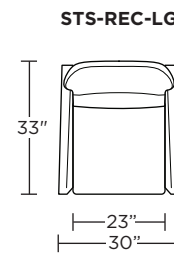

**Wall Clearance: ST - 14", LG - 16", XL - 18"**

Scale: 1/4 inch = 1 foot  
All dimensions are approximate and subject to change.  
Specify components from the sitting position.

**Standard Features:**

- Advanced unidirectional suspension system
- Premium high-density, high-resiliency foam seat cushion
- Tight back and seat cushion
- Single-needle top-stitch with thick thread
- Lifetime warranty on frame and suspension
- Quick-ship delivery

*Please use actual leather, fabric, Crypton®, Sunbrella® and Ultrasuede® swatches when specifying furniture as the colors shown may vary due to the printing process.*

**Wall Clearance: ST - 16", LG - 17", XL - 18"**

Scale: 1/4 inch = 1 foot  
All dimensions are approximate and subject to change.  
Specify components from the sitting position.