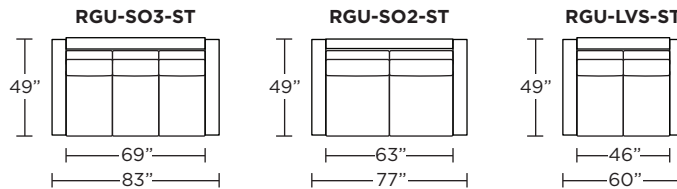

Leg height is 2"

Please use actual leather, fabric, Crypton®, Sunbrella® and Ultrasuede® swatches when specifying furniture as the colors shown may vary due to the printing process.

Note: Seat depth includes cushion overhang which may be up to 1"

* Picture shows left arm seated. Please specify left or right arm seated when ordering.

All orders are in seated position.

† Dotted lines for Queen Plus sizes indicates the number of seats.

All dimensions are approximate and subject to change.