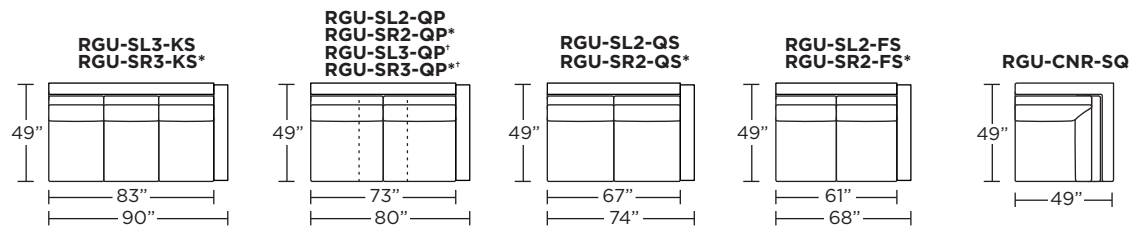

COMFORT SLEEPER® BY AMERICAN LEATHER®

ROGUE

AMERICAN
LEATHER®

Standard Comfort Sleeper®

Features:

- Featuring the patented Tiffany 24/7™ platform sleep system
- Room to stretch out with true 80 inches of bedroom-length sleeping surface
- Ultimate comfort on five inches of plush, high-density foam mattress
- Under-sofa dust covers keeps dust and dirt from ever touching the mattress
- Zero wall clearance
- Quick-ship delivery
- Single-needle top-stitch
- High-density, high-resiliency foam seat cushions
- Loose back and seat cushions
- Lifetime warranty on frame
- 10-year mechanism warranty

Leg height is 2"

Please use actual leather, fabric, Crypton®, Sunbrella® and Ultrasuede® swatches when specifying furniture as the colors shown may vary due to the printing process.

Note: Seat depth includes cushion overhang which may be up to 1"

* Picture shows left arm seated. Please specify left or right arm seated when ordering.

All orders are in seated position.

† Dotted lines for Queen Plus sizes indicates the number of seats.

All dimensions are approximate and subject to change.