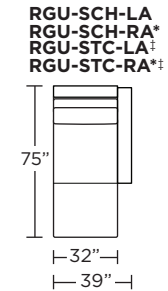

Leg height is 2"

Please use actual leather, fabric, Crypton®, Sunbrella® and Ultrasuede® swatches when specifying furniture as the colors shown may vary due to the printing process.

Note: Seat depth includes cushion overhang which may be up to 1"

* Picture shows left arm seated. Please specify left or right arm seated when ordering.

All orders are in seated position.

† Dotted lines for Queen Plus sizes indicates the number of seats.

All dimensions are approximate and subject to change.