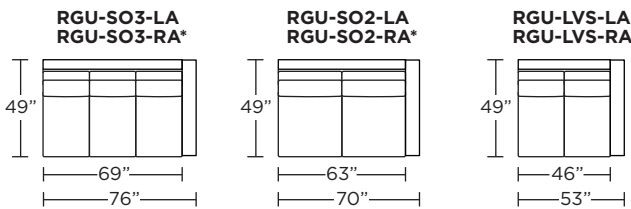

Leg height is 2"

Please use actual leather, fabric, Crypton®, Sunbrella® and Ultrasuede® swatches when specifying furniture as the colors shown may vary due to the printing process.

Note: Seat depth includes cushion overhang which may be up to 1"

* Picture shows left arm seated. Please specify left or right arm seated when ordering.

All orders are in seated position.

† Dotted lines for Queen Plus sizes indicates the number of seats.

All dimensions are approximate and subject to change.