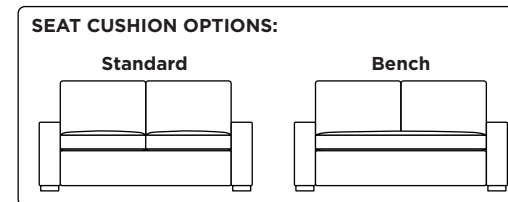

COMFORT SLEEPER® BY AMERICAN LEATHER®

ROGUE

AMERICAN
LEATHER®

Standard Comfort Sleeper®

Features:

- Featuring the patented Tiffany 24/7™ platform sleep system
- Room to stretch out with true 80 inches of bedroom-length sleeping surface
- Ultimate comfort on five inches of plush, high-density foam mattress
- Under-sofa dust covers keeps dust and dirt from ever touching the mattress
- Zero wall clearance
- Quick-ship delivery
- Single-needle top-stitch
- High-density, high-resiliency foam seat cushions
- Loose back and seat cushions
- Lifetime warranty on frame
- 10-year mechanism warranty

Leg height is 2"

Please use actual leather, fabric, Crypton®, Sunbrella® and Ultrasuede® swatches when specifying furniture as the colors shown may vary due to the printing process.

Note: Seat depth includes cushion overhang which may be up to 1"

* Picture shows left arm seated. Please specify left or right arm seated when ordering.

All orders are in seated position.

† Dotted lines for Queen Plus sizes indicates the number of seats.

All dimensions are approximate and subject to change.