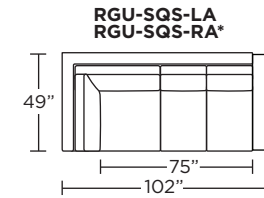

Leg height is 2"

Please use actual leather, fabric, Crypton®, Sunbrella® and Ultrasuede® swatches when specifying furniture as the colors shown may vary due to the printing process.

Note: Seat depth includes cushion overhang which may be up to 1"

* Picture shows left arm seated. Please specify left or right arm seated when ordering.

All orders are in seated position.

† Dotted lines for Queen Plus sizes indicates the number of seats.

All dimensions are approximate and subject to change.