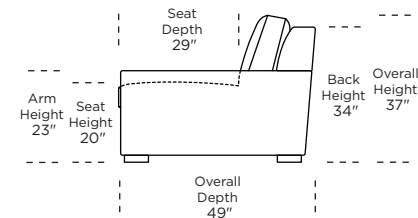

Leg height is 2"

Please use actual leather, fabric, Crypton®, Sunbrella® and Ultrasuede® swatches when specifying furniture as the colors shown may vary due to the printing process.

Note: Seat depth includes cushion overhang which may be up to 1"

* Picture shows left arm seated. Please specify left or right arm seated when ordering.

All orders are in seated position.

† Dotted lines for Queen Plus sizes indicates the number of seats.

All dimensions are approximate and subject to change.