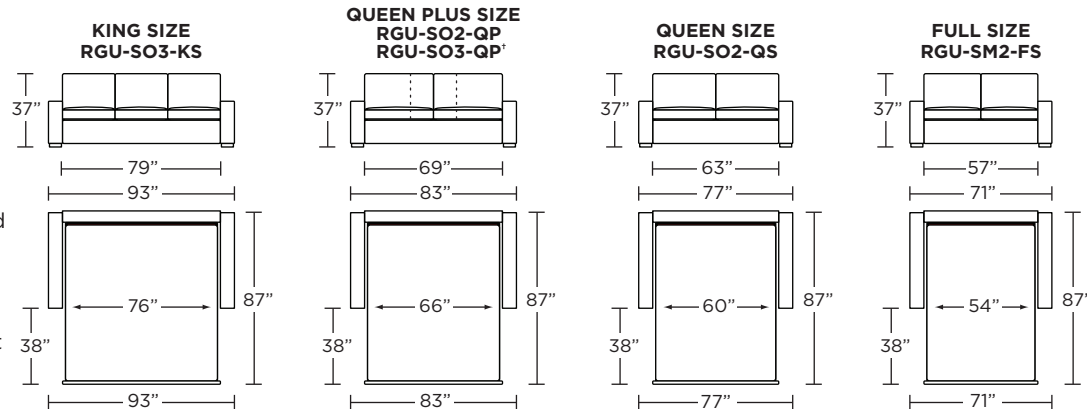

COMFORT SLEEPER® BY AMERICAN LEATHER®

ROGUE

AMERICAN
LEATHER®

Standard Comfort Sleeper®

Features:

- Featuring the patented Tiffany 24/7™ platform sleep system
- Room to stretch out with true 80 inches of bedroom-length sleeping surface
- Ultimate comfort on five inches of plush, high-density foam mattress
- Under-sofa dust covers keeps dust and dirt from ever touching the mattress
- Zero wall clearance
- Quick-ship delivery
- Single-needle top-stitch
- High-density, high-resiliency foam seat cushions
- Loose back and seat cushions
- Lifetime warranty on frame
- 10-year mechanism warranty

Leg height is 2"

Please use actual leather, fabric, Crypton®, Sunbrella® and Ultrasuede® swatches when specifying furniture as the colors shown may vary due to the printing process.

Note: Seat depth includes cushion overhang which may be up to 1"

* Picture shows left arm seated. Please specify left or right arm seated when ordering.

All orders are in seated position.

† Dotted lines for Queen Plus sizes indicates the number of seats.

All dimensions are approximate and subject to change.