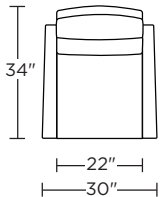

Options:

- Contrasting arms and back/seat cushion available (two tone)
- Disc base available in Natural Walnut or Brushed Metal
- Four star base available in Polished Aluminum

Wall clearance is 12"

Please use actual leather, fabric, Crypton®, Sunbrella® and Ultrasuede® swatches when specifying furniture as the colors shown may vary due to the printing process.

RMI-CHR-ST

RMI-OTO-ST

RMI-CHR-ST

RMI-OTO-ST

RMI-CHR-ST

Scale: 1/4 inch = 1 foot
All dimensions are approximate and subject to change.
Specify components from the sitting position.