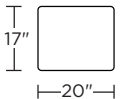

RMI-CHR-ST

RMI-OTO-ST

RMI-CHR-ST

RMI-OTO-ST

RMI-CHR-ST

Scale: 1/4 inch = 1 foot
All dimensions are approximate and subject to change.
Specify components from the sitting position.