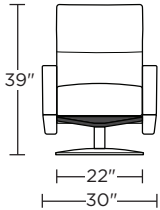

Options:

- Contrasting arms and back/seat cushion available (two tone)
- Disc base available in Natural Walnut or Brushed Metal
- Four star base available in Polished Aluminum

Wall clearance is 12"

Please use actual leather, fabric, Crypton®, Sunbrella® and Ultrasuede® swatches when specifying furniture as the colors shown may vary due to the printing process.

RMI-CHR-ST

RMI-OTO-ST

RMI-CHR-ST

RMI-OTO-ST

RMI-CHR-ST

Scale: 1/4 inch = 1 foot
All dimensions are approximate and subject to change.
Specify components from the sitting position.