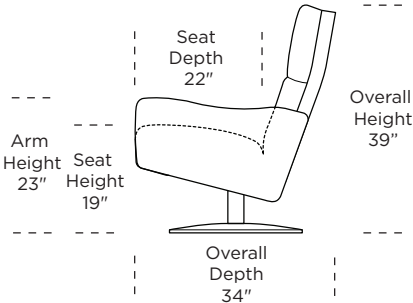

Options:

- Contrasting arms and back/seat cushion available (two tone)
- Disc base available in Natural Walnut or Brushed Metal
- Four star base available in Polished Aluminum

Wall clearance is 12"

Please use actual leather, fabric, Crypton®, Sunbrella® and Ultrasuede® swatches when specifying furniture as the colors shown may vary due to the printing process.

RMI-CHR-ST

RMI-OTO-ST

RMI-CHR-ST

RMI-OTO-ST

RMI-CHR-ST

Scale: 1/4 inch = 1 foot
All dimensions are approximate and subject to change.
Specify components from the sitting position.