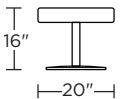

Options:

- Contrasting arms and back/seat cushion available (two tone)
- Disc base available in Natural Walnut or Brushed Metal
- Four star base available in Polished Aluminum

Wall clearance is 12"

Please use actual leather, fabric, Crypton®, Sunbrella® and Ultrasuede® swatches when specifying furniture as the colors shown may vary due to the printing process.

RMI-CHR-ST

RMI-OTO-ST

RMI-CHR-ST

RMI-OTO-ST

RMI-CHR-ST

Scale: 1/4 inch = 1 foot
All dimensions are approximate and subject to change.
Specify components from the sitting position.