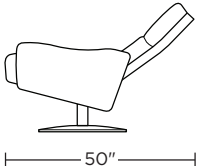

Options:

- Contrasting arms and back/seat cushion available (two tone)
- Disc base available in Natural Walnut or Brushed Metal
- Four star base available in Polished Aluminum

Wall clearance is 12"

Please use actual leather, fabric, Crypton®, Sunbrella® and Ultrasuede® swatches when specifying furniture as the colors shown may vary due to the printing process.

RMI-CHR-ST

RMI-OTO-ST

RMI-CHR-ST

RMI-OTO-ST

RMI-CHR-ST

Scale: 1/4 inch = 1 foot
All dimensions are approximate and subject to change.
Specify components from the sitting position.