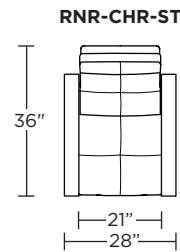

**Wall Clearance: ST - 14", LG - 16", XL - 18"**

Scale: 1/4 inch = 1 foot  
 All dimensions are approximate and subject to change.  
 Specify components from the sitting position.

**Standard Features:**

Scale: 1/4 inch = 1 foot  
All dimensions are approximate and subject to change.  
Specify components from the sitting position.