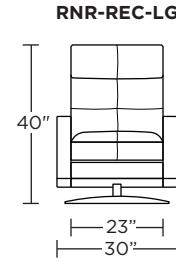

Standard Features:

- Advanced unidirectional suspension system
- Premium high-density, high-resiliency foam seat cushion
- Down encased cushioning
- Semi-attached back cushion
- Tight seat cushion
- Double-needle quilting and single-needle top-stitch with thick thread
- Lifetime warranty on frame and suspension
- Quick-ship delivery

Options:

- Disc base available in Natural Walnut or Brushed Metal
- Four star base available in Antique Brass, Burnished Bronze, Natural Walnut or Polished Nickel

Additional Power Options:

- Motorized recliner with an in-arm control panel that is easy to use and includes a USB charging port
- Motor has a five-year warranty
- Lithium-ion battery pack available
- Battery pack has a one-year warranty