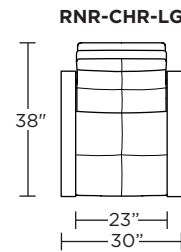

**Wall Clearance: ST - 14", LG - 16", XL - 18"**

Scale: 1/4 inch = 1 foot  
 All dimensions are approximate and subject to change.  
 Specify components from the sitting position.

**Standard Features:**

Scale: 1/4 inch = 1 foot  
All dimensions are approximate and subject to change.  
Specify components from the sitting position.