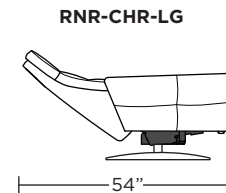

**Wall Clearance: ST - 14", LG - 16", XL - 18"**

Scale: 1/4 inch = 1 foot  
 All dimensions are approximate and subject to change.  
 Specify components from the sitting position.

**Standard Features:**