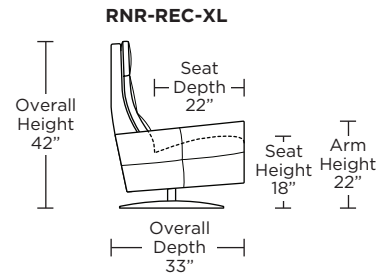

**Wall Clearance: ST - 14", LG - 16", XL - 18"**

Scale: 1/4 inch = 1 foot  
 All dimensions are approximate and subject to change.  
 Specify components from the sitting position.

**Standard Features:**

Please use actual leather, fabric, Crypton®, Sunbrella® and Ultrasuede® swatches when specifying furniture as the colors shown may vary due to the printing process.

**Wall Clearance: ST - 16", LG - 17", XL - 18"**

Scale: 1/4 inch = 1 foot  
All dimensions are approximate and subject to change.  
Specify components from the sitting position.