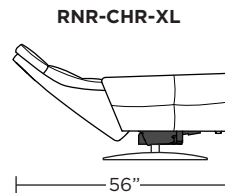

**Wall Clearance: ST - 14", LG - 16", XL - 18"**

Scale: 1/4 inch = 1 foot  
 All dimensions are approximate and subject to change.  
 Specify components from the sitting position.

**Standard Features:**