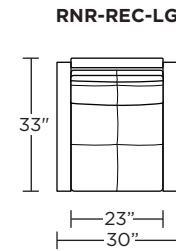

Standard Features:

- Advanced unidirectional suspension system
- Premium high-density, high-resiliency foam seat cushion
- Down encased cushioning
- Semi-attached back cushion
- Tight seat cushion
- Double-needle quilting and single-needle top-stitch with thick thread
- Lifetime warranty on frame and suspension
- Quick-ship delivery

Options:

- Disc base available in Natural Walnut or Brushed Metal
- Four star base available in Antique Brass, Burnished Bronze, Natural Walnut or Polished Nickel

Additional Power Options:

- Motorized recliner with an in-arm control panel that is easy to use and includes a USB charging port
- Motor has a five-year warranty
- Lithium-ion battery pack available
- Battery pack has a one-year warranty