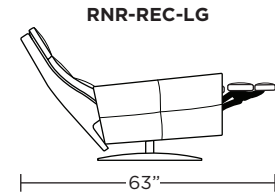

Standard Features:

- Advanced unidirectional suspension system
- Premium high-density, high-resiliency foam seat cushion
- Down encased cushioning
- Semi-attached back cushion
- Tight seat cushion
- Double-needle quilting and single-needle top-stitch with thick thread
- Lifetime warranty on frame and suspension
- Quick-ship delivery

Options:

- Disc base available in Natural Walnut or Brushed Metal
- Four star base available in Antique Brass, Burnished Bronze, Natural Walnut or Polished Nickel

Additional Power Options:

- Motorized recliner with an in-arm control panel that is easy to use and includes a USB charging port
- Motor has a five-year warranty
- Lithium-ion battery pack available
- Battery pack has a one-year warranty