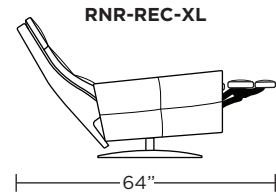

Standard Features:

- Advanced unidirectional suspension system
- Premium high-density, high-resiliency foam seat cushion
- Down encased cushioning
- Semi-attached back cushion
- Tight seat cushion
- Double-needle quilting and single-needle top-stitch with thick thread
- Lifetime warranty on frame and suspension
- Quick-ship delivery

Options:

- Disc base available in Natural Walnut or Brushed Metal
- Four star base available in Antique Brass, Burnished Bronze, Natural Walnut or Polished Nickel

Additional Power Options:

- Motorized recliner with an in-arm control panel that is easy to use and includes a USB charging port
- Motor has a five-year warranty
- Lithium-ion battery pack available
- Battery pack has a one-year warranty