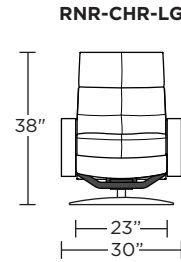

**Wall Clearance: ST - 14", LG - 16", XL - 18"**

Scale: 1/4 inch = 1 foot  
 All dimensions are approximate and subject to change.  
 Specify components from the sitting position.

**Standard Features:**

Scale: 1/4 inch = 1 foot  
All dimensions are approximate and subject to change.  
Specify components from the sitting position.