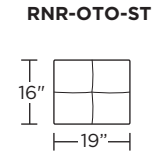

**Wall Clearance: ST - 14", LG - 16", XL - 18"**

Scale: 1/4 inch = 1 foot  
 All dimensions are approximate and subject to change.  
 Specify components from the sitting position.

**Standard Features:**

Scale: 1/4 inch = 1 foot  
All dimensions are approximate and subject to change.  
Specify components from the sitting position.