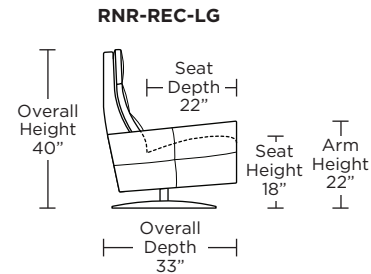

**Wall Clearance: ST - 14", LG - 16", XL - 18"**

Scale: 1/4 inch = 1 foot  
 All dimensions are approximate and subject to change.  
 Specify components from the sitting position.

**Standard Features:**

Please use actual leather, fabric, Crypton®, Sunbrella® and Ultrasuede® swatches when specifying furniture as the colors shown may vary due to the printing process.

**Wall Clearance: ST - 16", LG - 17", XL - 18"**

Scale: 1/4 inch = 1 foot  
All dimensions are approximate and subject to change.  
Specify components from the sitting position.