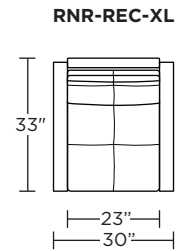

Standard Features:

- Advanced unidirectional suspension system
- Premium high-density, high-resiliency foam seat cushion
- Down encased cushioning
- Semi-attached back cushion
- Tight seat cushion
- Double-needle quilting and single-needle top-stitch with thick thread
- Lifetime warranty on frame and suspension
- Quick-ship delivery

Options:

- Disc base available in Natural Walnut or Brushed Metal
- Four star base available in Antique Brass, Burnished Bronze, Natural Walnut or Polished Nickel

Additional Power Options:

- Motorized recliner with an in-arm control panel that is easy to use and includes a USB charging port
- Motor has a five-year warranty
- Lithium-ion battery pack available
- Battery pack has a one-year warranty