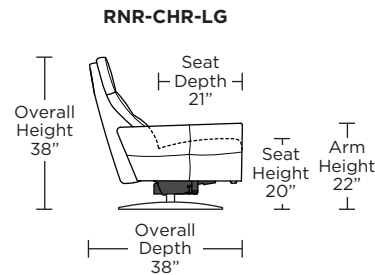

**RAINIER**

**Standard Features:**

- Patented weight balanced mechanism
- Monofilament elastic webbing suspension
- Premium high-density, high-resiliency molded foam seat cushion encased in down
- Down encased cushioning
- Semi-attached back cushion
- Tight seat cushion
- Double-needle quilting and single-needle top-stitch with thick thread
- Manual articulating headrest
- Lifetime warranty on frame and suspension
- Quick-ship delivery
- Ten year warranty on mechanism

**Wall Clearance: ST - 14", LG - 16", XL - 18"**

Scale: 1/4 inch = 1 foot  
 All dimensions are approximate and subject to change.  
 Specify components from the sitting position.

**Standard Features:**

Scale: 1/4 inch = 1 foot  
All dimensions are approximate and subject to change.  
Specify components from the sitting position.