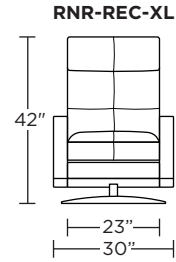

Standard Features:

- Advanced unidirectional suspension system
- Premium high-density, high-resiliency foam seat cushion
- Down encased cushioning
- Semi-attached back cushion
- Tight seat cushion
- Double-needle quilting and single-needle top-stitch with thick thread
- Lifetime warranty on frame and suspension
- Quick-ship delivery

Options:

- Disc base available in Natural Walnut or Brushed Metal
- Four star base available in Antique Brass, Burnished Bronze, Natural Walnut or Polished Nickel

Additional Power Options:

- Motorized recliner with an in-arm control panel that is easy to use and includes a USB charging port
- Motor has a five-year warranty
- Lithium-ion battery pack available
- Battery pack has a one-year warranty