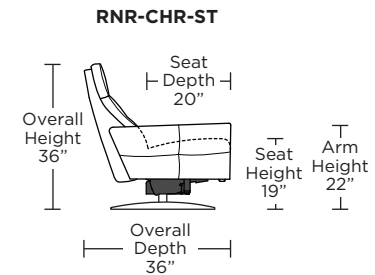

**Wall Clearance: ST - 14", LG - 16", XL - 18"**

Scale: 1/4 inch = 1 foot  
 All dimensions are approximate and subject to change.  
 Specify components from the sitting position.

**Standard Features:**

Scale: 1/4 inch = 1 foot  
All dimensions are approximate and subject to change.  
Specify components from the sitting position.