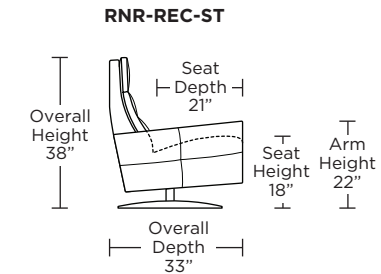

**Wall Clearance: ST - 14", LG - 16", XL - 18"**

Scale: 1/4 inch = 1 foot  
 All dimensions are approximate and subject to change.  
 Specify components from the sitting position.

**Standard Features:**

Please use actual leather, fabric, Crypton®, Sunbrella® and Ultrasuede® swatches when specifying furniture as the colors shown may vary due to the printing process.

**Wall Clearance: ST - 16", LG - 17", XL - 18"**

Scale: 1/4 inch = 1 foot  
All dimensions are approximate and subject to change.  
Specify components from the sitting position.