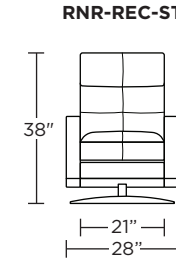

Standard Features:

- Advanced unidirectional suspension system
- Premium high-density, high-resiliency foam seat cushion
- Down encased cushioning
- Semi-attached back cushion
- Tight seat cushion
- Double-needle quilting and single-needle top-stitch with thick thread
- Lifetime warranty on frame and suspension
- Quick-ship delivery

Options:

- Disc base available in Natural Walnut or Brushed Metal
- Four star base available in Antique Brass, Burnished Bronze, Natural Walnut or Polished Nickel

Additional Power Options:

- Motorized recliner with an in-arm control panel that is easy to use and includes a USB charging port
- Motor has a five-year warranty
- Lithium-ion battery pack available
- Battery pack has a one-year warranty