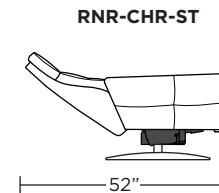

**Wall Clearance: ST - 14", LG - 16", XL - 18"**

Scale: 1/4 inch = 1 foot  
 All dimensions are approximate and subject to change.  
 Specify components from the sitting position.

**Standard Features:**