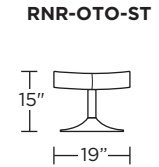

**Wall Clearance: ST - 14", LG - 16", XL - 18"**

Scale: 1/4 inch = 1 foot  
 All dimensions are approximate and subject to change.  
 Specify components from the sitting position.

**Standard Features:**

Scale: 1/4 inch = 1 foot  
All dimensions are approximate and subject to change.  
Specify components from the sitting position.