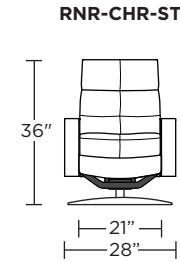

**Wall Clearance: ST - 14", LG - 16", XL - 18"**

Scale: 1/4 inch = 1 foot  
 All dimensions are approximate and subject to change.  
 Specify components from the sitting position.

**Standard Features:**

Scale: 1/4 inch = 1 foot  
All dimensions are approximate and subject to change.  
Specify components from the sitting position.