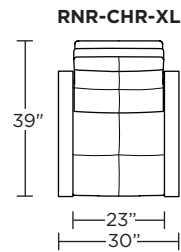

**Wall Clearance: ST - 14", LG - 16", XL - 18"**

Scale: 1/4 inch = 1 foot  
 All dimensions are approximate and subject to change.  
 Specify components from the sitting position.

**Standard Features:**

Scale: 1/4 inch = 1 foot  
All dimensions are approximate and subject to change.  
Specify components from the sitting position.