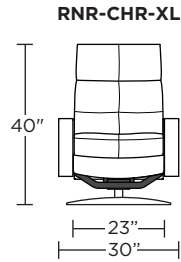

**Wall Clearance: ST - 14", LG - 16", XL - 18"**

Scale: 1/4 inch = 1 foot  
 All dimensions are approximate and subject to change.  
 Specify components from the sitting position.

**Standard Features:**

Scale: 1/4 inch = 1 foot  
All dimensions are approximate and subject to change.  
Specify components from the sitting position.