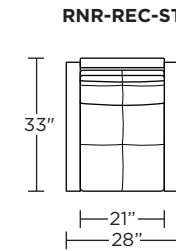

Standard Features:

- Advanced unidirectional suspension system
- Premium high-density, high-resiliency foam seat cushion
- Down encased cushioning
- Semi-attached back cushion
- Tight seat cushion
- Double-needle quilting and single-needle top-stitch with thick thread
- Lifetime warranty on frame and suspension
- Quick-ship delivery

Options:

- Disc base available in Natural Walnut or Brushed Metal
- Four star base available in Antique Brass, Burnished Bronze, Natural Walnut or Polished Nickel

Additional Power Options:

- Motorized recliner with an in-arm control panel that is easy to use and includes a USB charging port
- Motor has a five-year warranty
- Lithium-ion battery pack available
- Battery pack has a one-year warranty