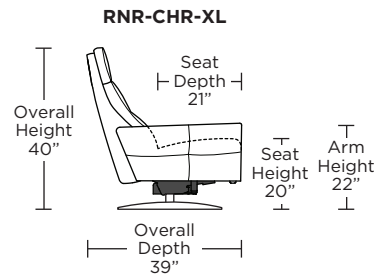

**RAINIER**

**Standard Features:**

- Patented weight balanced mechanism
- Monofilament elastic webbing suspension
- Premium high-density, high-resiliency molded foam seat cushion encased in down
- Down encased cushioning
- Semi-attached back cushion
- Tight seat cushion
- Double-needle quilting and single-needle top-stitch with thick thread
- Manual articulating headrest
- Lifetime warranty on frame and suspension
- Quick-ship delivery
- Ten year warranty on mechanism

**Wall Clearance: ST - 14", LG - 16", XL - 18"**

Scale: 1/4 inch = 1 foot  
 All dimensions are approximate and subject to change.  
 Specify components from the sitting position.

**Standard Features:**

Please use actual leather, fabric, Crypton®, Sunbrella® and Ultrasuede® swatches when specifying furniture as the colors shown may vary due to the printing process.

**Wall Clearance: ST - 16", LG - 17", XL - 18"**

Scale: 1/4 inch = 1 foot  
All dimensions are approximate and subject to change.  
Specify components from the sitting position.