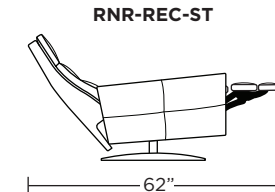

Standard Features:

- Advanced unidirectional suspension system
- Premium high-density, high-resiliency foam seat cushion
- Down encased cushioning
- Semi-attached back cushion
- Tight seat cushion
- Double-needle quilting and single-needle top-stitch with thick thread
- Lifetime warranty on frame and suspension
- Quick-ship delivery

Options:

- Disc base available in Natural Walnut or Brushed Metal
- Four star base available in Antique Brass, Burnished Bronze, Natural Walnut or Polished Nickel

Additional Power Options:

- Motorized recliner with an in-arm control panel that is easy to use and includes a USB charging port
- Motor has a five-year warranty
- Lithium-ion battery pack available
- Battery pack has a one-year warranty