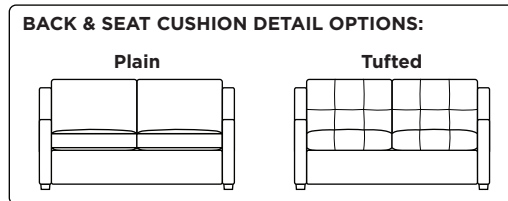

Leg height is 2"

Please use actual leather, fabric, Crypton®, Sunbrella® and Ultrasuede® swatches when specifying furniture as the colors shown may vary due to the printing process.

Note: Seat depth includes cushion overhang which may be up to 1"

* Picture shows left arm seated. Please specify left or right arm seated when ordering.

All orders are in seated position.

† Dotted lines for Queen Plus sizes indicates the number of seats.

All dimensions are approximate and subject to change.