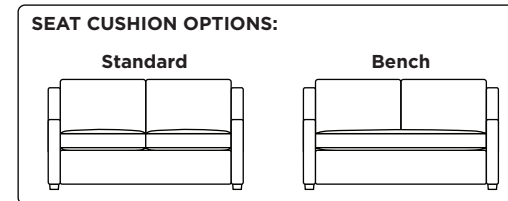

COMFORT SLEEPER® BY AMERICAN LEATHER®

PERRY

AMERICAN
LEATHER®

Standard Comfort Sleeper®

Features:

- Featuring the patented Tiffany 24/7™ platform sleep system
- Room to stretch out with true 80 inches of bedroom-length sleeping surface
- Ultimate comfort on five inches of plush, high-density foam mattress
- Under-sofa dust covers keeps dust and dirt from ever touching the mattress
- Zero wall clearance
- Quick-ship delivery
- Single-needle top-stitch
- High-density, high-resiliency foam seat cushions
- Loose back and seat cushions
- Lifetime warranty on frame
- 10-year mechanism warranty

Leg height is 2"

Please use actual leather, fabric, Crypton®, Sunbrella® and Ultrasuede® swatches when specifying furniture as the colors shown may vary due to the printing process.

Note: Seat depth includes cushion overhang which may be up to 1"

* Picture shows left arm seated. Please specify left or right arm seated when ordering.

All orders are in seated position.

† Dotted lines for Queen Plus sizes indicates the number of seats.

All dimensions are approximate and subject to change.