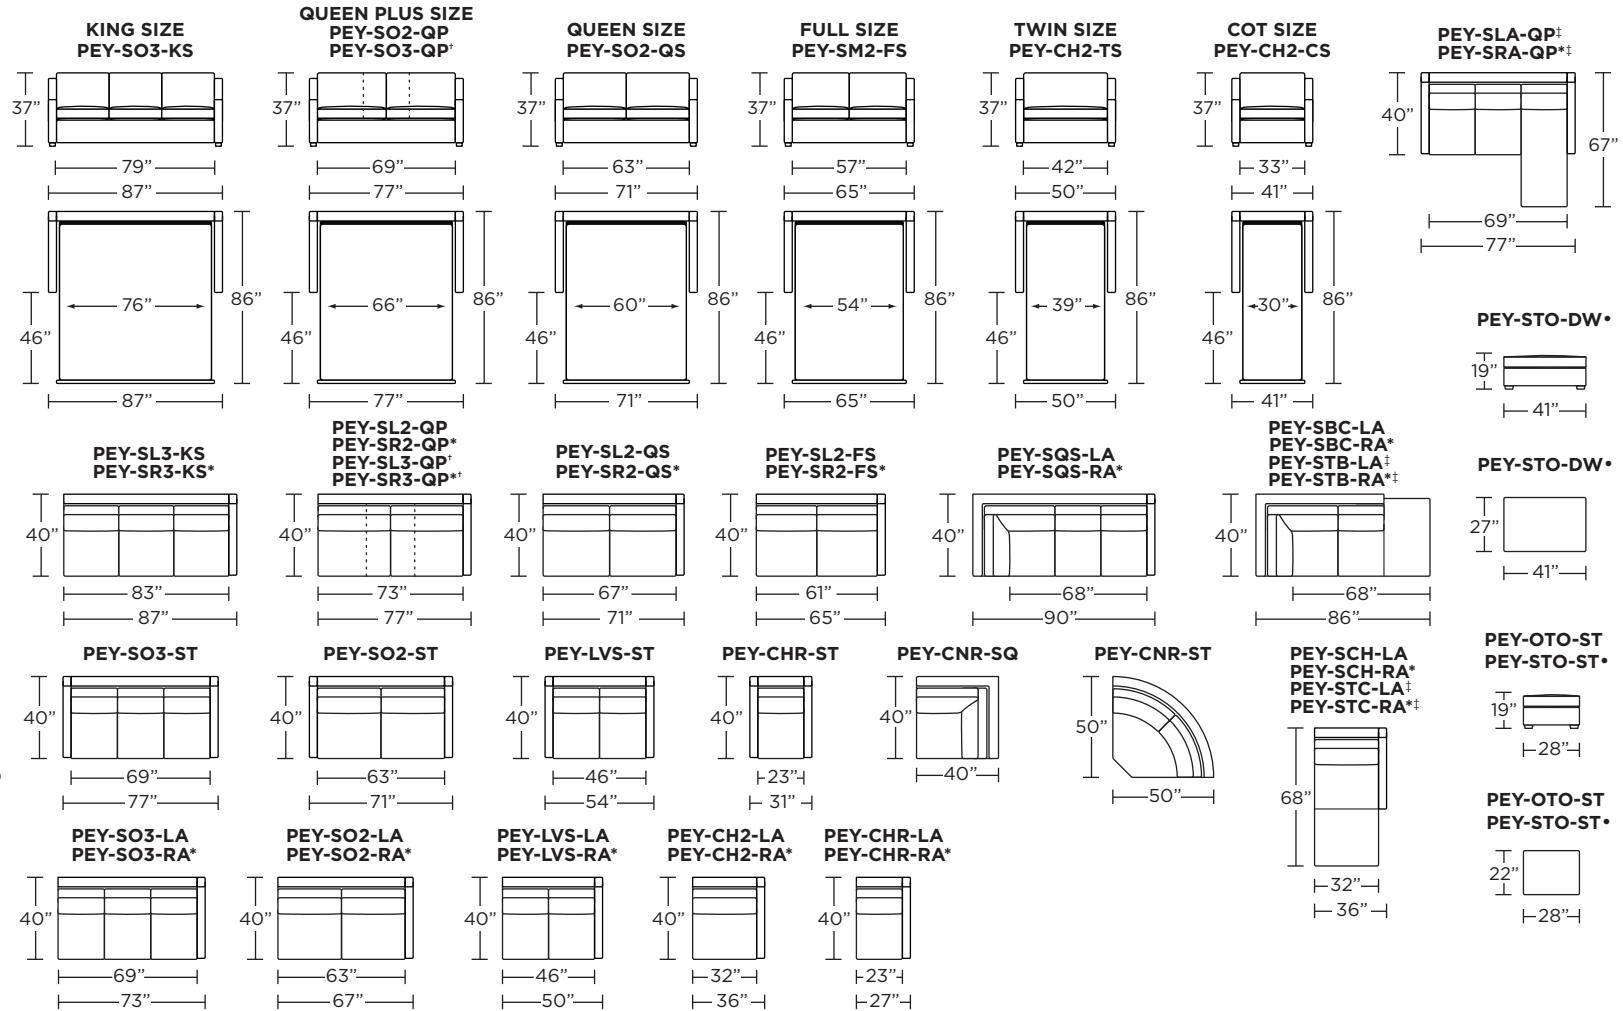

Leg height is 2"

Please use actual leather, fabric, Crypton®, Sunbrella® and Ultrasuede® swatches when specifying furniture as the colors shown may vary due to the printing process.

Note: Seat depth includes cushion overhang which may be up to 1"

* Picture shows left arm seated. Please specify left or right arm seated when ordering.

All orders are in seated position.

† Dotted lines for Queen Plus sizes indicates the number of seats.

All dimensions are approximate and subject to change.

‡ Chaise lifts up to reveal hidden storage space. • Storage