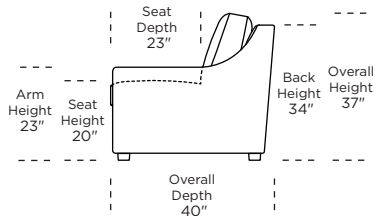

Leg height is 2"

Please use actual leather, fabric, Crypton®, Sunbrella® and Ultrasuede® swatches when specifying furniture as the colors shown may vary due to the printing process.

Note: Seat depth includes cushion overhang which may be up to 1"

* Picture shows left arm seated. Please specify left or right arm seated when ordering.

All orders are in seated position.

† Dotted lines for Queen Plus sizes indicates the number of seats.

All dimensions are approximate and subject to change.