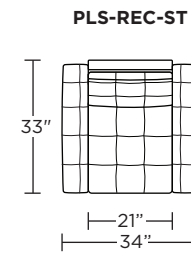

Standard Features:

- Advanced unidirectional suspension system
- Premium high-density, high-resiliency foam seat cushion encased in down
- Down encased cushioning
- Buttonless tufted back and seat cushion
- Semi-attached back cushion
- Tight seat cushion
- Single-needle top-stitch with thick thread
- Lifetime warranty on frame and suspension
- Quick-ship delivery

Options:

- Disc base available in Natural Walnut or Brushed Metal
- Four star base available in Antique Brass, Burnished Bronze, Natural Walnut or Polished Nickel

Additional Power Options:

- Motorized recliner with an in-arm control panel that is easy to use and includes a USB charging port
- Motor has a five-year warranty
- Lithium-ion battery pack available
- Battery pack has a one-year warranty