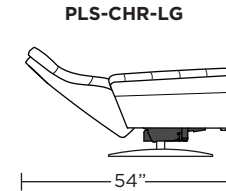

PILEUS

Standard Features:

- Patented weight balanced mechanism
- Monofilament elastic webbing suspension
- Premium high-density, high-resiliency molded foam seat cushion encased in down
- Down encased cushioning
- Buttonless tufted back and seat cushion
- Semi-attached back cushion
- Tight seat cushion
- Single-needle top-stitch with thick thread
- Manual articulating headrest
- Lifetime warranty on frame and suspension
- Quick-ship delivery
- Ten year warranty on mechanism

Note: Patterned fabrics not suggested for this style.

Wall Clearance: ST - 14", LG - 16", XL - 18"

Scale: 1/4 inch = 1 foot
All dimensions are approximate and subject to change.
Specify components from the sitting position.