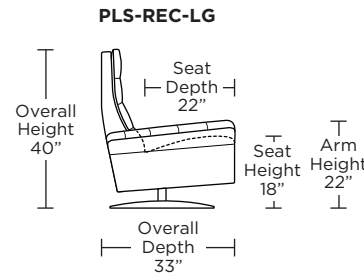

Note: Patterned fabrics not suggested for this style.

Wall Clearance: ST - 14", LG - 16", XL - 18"

Scale: 1/4 inch = 1 foot
All dimensions are approximate and subject to change.
Specify components from the sitting position.

Please use actual leather, fabric, Crypton®, Sunbrella® and Ultrasuede® swatches when specifying furniture as the colors shown may vary due to the printing process.

Wall Clearance: ST - 16", LG - 17", XL - 18"

Scale: 1/4 inch = 1 foot
All dimensions are approximate and subject to change.
Specify components from the sitting position.