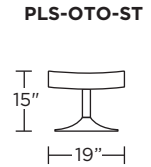

Note: Patterned fabrics not suggested for this style.

Wall Clearance: ST - 14", LG - 16", XL - 18"

Scale: 1/4 inch = 1 foot
All dimensions are approximate and subject to change.
Specify components from the sitting position.

Scale: 1/4 inch = 1 foot
All dimensions are approximate and subject to change.
Specify components from the sitting position.