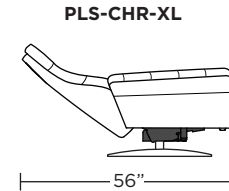

PILEUS

Standard Features:

- Patented weight balanced mechanism
- Monofilament elastic webbing suspension
- Premium high-density, high-resiliency molded foam seat cushion encased in down
- Down encased cushioning
- Buttonless tufted back and seat cushion
- Semi-attached back cushion
- Tight seat cushion
- Single-needle top-stitch with thick thread
- Manual articulating headrest
- Lifetime warranty on frame and suspension
- Quick-ship delivery
- Ten year warranty on mechanism

Options:

- Disc base available in Natural Walnut or Brushed Metal
- Four star base available in Antique Brass, Burnished Bronze, Natural Walnut or Polished Nickel

Please use actual leather, fabric, Crypton®, Sunbrella® and Ultrasuede® swatches when specifying furniture as the colors shown may vary due to the printing process.

Note: Patterned fabrics not suggested for this style.

Wall Clearance: ST - 14", LG - 16", XL - 18"

Scale: 1/4 inch = 1 foot
All dimensions are approximate and subject to change.
Specify components from the sitting position.