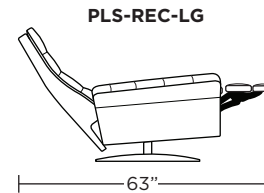

Standard Features:

- Advanced unidirectional suspension system
- Premium high-density, high-resiliency foam seat cushion encased in down
- Down encased cushioning
- Buttonless tufted back and seat cushion
- Semi-attached back cushion
- Tight seat cushion
- Single-needle top-stitch with thick thread
- Lifetime warranty on frame and suspension
- Quick-ship delivery

Options:

- Disc base available in Natural Walnut or Brushed Metal
- Four star base available in Antique Brass, Burnished Bronze, Natural Walnut or Polished Nickel

Additional Power Options:

- Motorized recliner with an in-arm control panel that is easy to use and includes a USB charging port
- Motor has a five-year warranty
- Lithium-ion battery pack available
- Battery pack has a one-year warranty