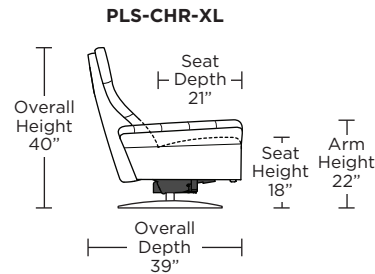

PILEUS

Standard Features:

- Patented weight balanced mechanism
- Monofilament elastic webbing suspension
- Premium high-density, high-resiliency molded foam seat cushion encased in down
- Down encased cushioning
- Buttonless tufted back and seat cushion
- Semi-attached back cushion
- Tight seat cushion
- Single-needle top-stitch with thick thread
- Manual articulating headrest
- Lifetime warranty on frame and suspension
- Quick-ship delivery
- Ten year warranty on mechanism

Note: Patterned fabrics not suggested for this style.

Wall Clearance: ST - 14", LG - 16", XL - 18"

Scale: 1/4 inch = 1 foot
All dimensions are approximate and subject to change.
Specify components from the sitting position.

Please use actual leather, fabric, Crypton®, Sunbrella® and Ultrasuede® swatches when specifying furniture as the colors shown may vary due to the printing process.

Wall Clearance: ST - 16", LG - 17", XL - 18"

Scale: 1/4 inch = 1 foot
All dimensions are approximate and subject to change.
Specify components from the sitting position.