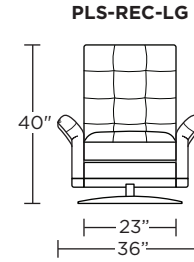

Standard Features:

- Advanced unidirectional suspension system
- Premium high-density, high-resiliency foam seat cushion encased in down
- Down encased cushioning
- Buttonless tufted back and seat cushion
- Semi-attached back cushion
- Tight seat cushion
- Single-needle top-stitch with thick thread
- Lifetime warranty on frame and suspension
- Quick-ship delivery

Options:

- Disc base available in Natural Walnut or Brushed Metal
- Four star base available in Antique Brass, Burnished Bronze, Natural Walnut or Polished Nickel

Additional Power Options:

- Motorized recliner with an in-arm control panel that is easy to use and includes a USB charging port
- Motor has a five-year warranty
- Lithium-ion battery pack available
- Battery pack has a one-year warranty