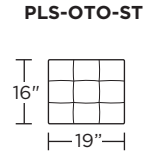

Note: Patterned fabrics not suggested for this style.

Wall Clearance: ST - 14", LG - 16", XL - 18"

Scale: 1/4 inch = 1 foot
All dimensions are approximate and subject to change.
Specify components from the sitting position.

Scale: 1/4 inch = 1 foot
All dimensions are approximate and subject to change.
Specify components from the sitting position.