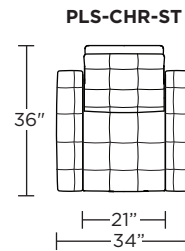

Note: Patterned fabrics not suggested for this style.

Wall Clearance: ST - 14", LG - 16", XL - 18"

Scale: 1/4 inch = 1 foot
All dimensions are approximate and subject to change.
Specify components from the sitting position.

Scale: 1/4 inch = 1 foot
All dimensions are approximate and subject to change.
Specify components from the sitting position.