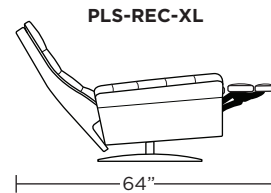

Standard Features:

- Advanced unidirectional suspension system
- Premium high-density, high-resiliency foam seat cushion encased in down
- Down encased cushioning
- Buttonless tufted back and seat cushion
- Semi-attached back cushion
- Tight seat cushion
- Single-needle top-stitch with thick thread
- Lifetime warranty on frame and suspension
- Quick-ship delivery

Options:

- Disc base available in Natural Walnut or Brushed Metal
- Four star base available in Antique Brass, Burnished Bronze, Natural Walnut or Polished Nickel

Additional Power Options:

- Motorized recliner with an in-arm control panel that is easy to use and includes a USB charging port
- Motor has a five-year warranty
- Lithium-ion battery pack available
- Battery pack has a one-year warranty