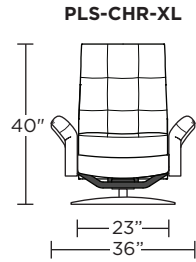

Note: Patterned fabrics not suggested for this style.

Wall Clearance: ST - 14", LG - 16", XL - 18"

Scale: 1/4 inch = 1 foot
All dimensions are approximate and subject to change.
Specify components from the sitting position.

Scale: 1/4 inch = 1 foot
All dimensions are approximate and subject to change.
Specify components from the sitting position.