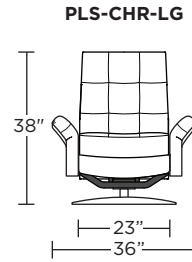

Note: Patterned fabrics not suggested for this style.

Wall Clearance: ST - 14", LG - 16", XL - 18"

Scale: 1/4 inch = 1 foot
All dimensions are approximate and subject to change.
Specify components from the sitting position.

Scale: 1/4 inch = 1 foot
All dimensions are approximate and subject to change.
Specify components from the sitting position.