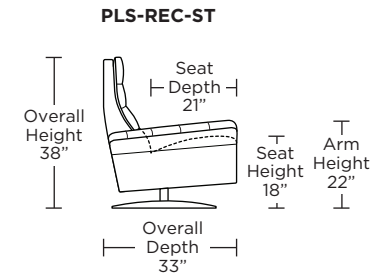

Note: Patterned fabrics not suggested for this style.

Wall Clearance: ST - 14", LG - 16", XL - 18"

Scale: 1/4 inch = 1 foot
All dimensions are approximate and subject to change.
Specify components from the sitting position.

Please use actual leather, fabric, Crypton®, Sunbrella® and Ultrasuede® swatches when specifying furniture as the colors shown may vary due to the printing process.

Wall Clearance: ST - 16", LG - 17", XL - 18"

Scale: 1/4 inch = 1 foot
All dimensions are approximate and subject to change.
Specify components from the sitting position.