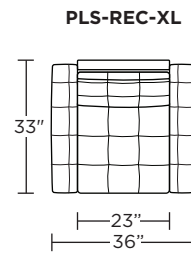

Standard Features:

- Advanced unidirectional suspension system
- Premium high-density, high-resiliency foam seat cushion encased in down
- Down encased cushioning
- Buttonless tufted back and seat cushion
- Semi-attached back cushion
- Tight seat cushion
- Single-needle top-stitch with thick thread
- Lifetime warranty on frame and suspension
- Quick-ship delivery

Options:

- Disc base available in Natural Walnut or Brushed Metal
- Four star base available in Antique Brass, Burnished Bronze, Natural Walnut or Polished Nickel

Additional Power Options:

- Motorized recliner with an in-arm control panel that is easy to use and includes a USB charging port
- Motor has a five-year warranty
- Lithium-ion battery pack available
- Battery pack has a one-year warranty