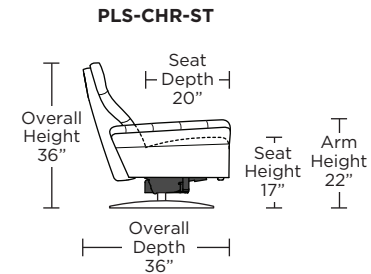

Note: Patterned fabrics not suggested for this style.

Wall Clearance: ST - 14", LG - 16", XL - 18"

Scale: 1/4 inch = 1 foot
All dimensions are approximate and subject to change.
Specify components from the sitting position.

Scale: 1/4 inch = 1 foot
All dimensions are approximate and subject to change.
Specify components from the sitting position.