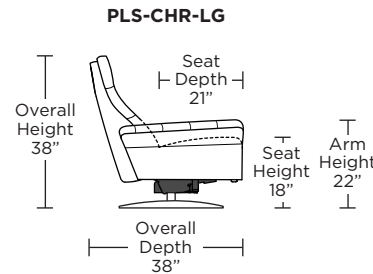

PILEUS

Standard Features:

- Patented weight balanced mechanism
- Monofilament elastic webbing suspension
- Premium high-density, high-resiliency molded foam seat cushion encased in down
- Down encased cushioning
- Buttonless tufted back and seat cushion
- Semi-attached back cushion
- Tight seat cushion
- Single-needle top-stitch with thick thread
- Manual articulating headrest
- Lifetime warranty on frame and suspension
- Quick-ship delivery
- Ten year warranty on mechanism

Note: Patterned fabrics not suggested for this style.

Wall Clearance: ST - 14", LG - 16", XL - 18"

Scale: 1/4 inch = 1 foot
All dimensions are approximate and subject to change.
Specify components from the sitting position.

Please use actual leather, fabric, Crypton®, Sunbrella® and Ultrasuede® swatches when specifying furniture as the colors shown may vary due to the printing process.

Wall Clearance: ST - 16", LG - 17", XL - 18"

Scale: 1/4 inch = 1 foot
All dimensions are approximate and subject to change.
Specify components from the sitting position.