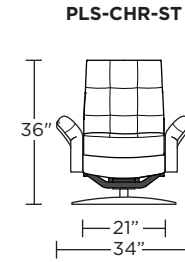

Note: Patterned fabrics not suggested for this style.

Wall Clearance: ST - 14", LG - 16", XL - 18"

Scale: 1/4 inch = 1 foot
All dimensions are approximate and subject to change.
Specify components from the sitting position.

Scale: 1/4 inch = 1 foot
All dimensions are approximate and subject to change.
Specify components from the sitting position.