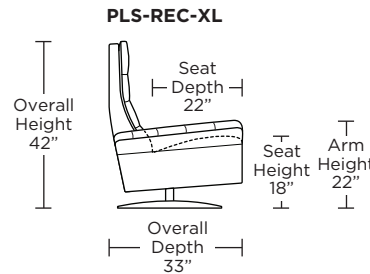

Note: Patterned fabrics not suggested for this style.

Wall Clearance: ST - 14", LG - 16", XL - 18"

Scale: 1/4 inch = 1 foot
All dimensions are approximate and subject to change.
Specify components from the sitting position.

Please use actual leather, fabric, Crypton®, Sunbrella® and Ultrasuede® swatches when specifying furniture as the colors shown may vary due to the printing process.

Wall Clearance: ST - 16", LG - 17", XL - 18"

Scale: 1/4 inch = 1 foot
All dimensions are approximate and subject to change.
Specify components from the sitting position.