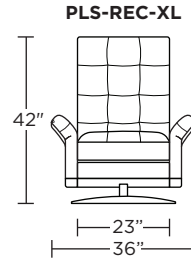

Standard Features:

- Advanced unidirectional suspension system
- Premium high-density, high-resiliency foam seat cushion encased in down
- Down encased cushioning
- Buttonless tufted back and seat cushion
- Semi-attached back cushion
- Tight seat cushion
- Single-needle top-stitch with thick thread
- Lifetime warranty on frame and suspension
- Quick-ship delivery

Options:

- Disc base available in Natural Walnut or Brushed Metal
- Four star base available in Antique Brass, Burnished Bronze, Natural Walnut or Polished Nickel

Additional Power Options:

- Motorized recliner with an in-arm control panel that is easy to use and includes a USB charging port
- Motor has a five-year warranty
- Lithium-ion battery pack available
- Battery pack has a one-year warranty