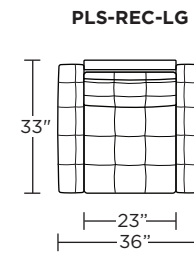

Standard Features:

- Advanced unidirectional suspension system
- Premium high-density, high-resiliency foam seat cushion encased in down
- Down encased cushioning
- Buttonless tufted back and seat cushion
- Semi-attached back cushion
- Tight seat cushion
- Single-needle top-stitch with thick thread
- Lifetime warranty on frame and suspension
- Quick-ship delivery

Options:

- Disc base available in Natural Walnut or Brushed Metal
- Four star base available in Antique Brass, Burnished Bronze, Natural Walnut or Polished Nickel

Additional Power Options:

- Motorized recliner with an in-arm control panel that is easy to use and includes a USB charging port
- Motor has a five-year warranty
- Lithium-ion battery pack available
- Battery pack has a one-year warranty