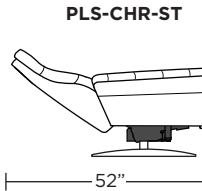

PILEUS

Standard Features:

- Patented weight balanced mechanism
- Monofilament elastic webbing suspension
- Premium high-density, high-resiliency molded foam seat cushion encased in down
- Down encased cushioning
- Buttonless tufted back and seat cushion
- Semi-attached back cushion
- Tight seat cushion
- Single-needle top-stitch with thick thread
- Manual articulating headrest
- Lifetime warranty on frame and suspension
- Quick-ship delivery
- Ten year warranty on mechanism

Options:

- Disc base available in Natural Walnut or Brushed Metal
- Four star base available in Antique Brass, Burnished Bronze, Natural Walnut or Polished Nickel

Please use actual leather, fabric, Crypton®, Sunbrella® and Ultrasuede® swatches when specifying furniture as the colors shown may vary due to the printing process.

Note: Patterned fabrics not suggested for this style.

Wall Clearance: ST - 14", LG - 16", XL - 18"

Scale: 1/4 inch = 1 foot
All dimensions are approximate and subject to change.
Specify components from the sitting position.