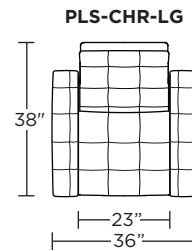

Note: Patterned fabrics not suggested for this style.

Wall Clearance: ST - 14", LG - 16", XL - 18"

Scale: 1/4 inch = 1 foot
All dimensions are approximate and subject to change.
Specify components from the sitting position.

Scale: 1/4 inch = 1 foot
All dimensions are approximate and subject to change.
Specify components from the sitting position.