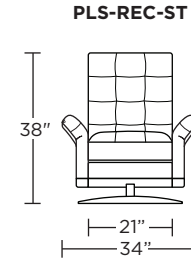

Standard Features:

- Advanced unidirectional suspension system
- Premium high-density, high-resiliency foam seat cushion encased in down
- Down encased cushioning
- Buttonless tufted back and seat cushion
- Semi-attached back cushion
- Tight seat cushion
- Single-needle top-stitch with thick thread
- Lifetime warranty on frame and suspension
- Quick-ship delivery

Options:

- Disc base available in Natural Walnut or Brushed Metal
- Four star base available in Antique Brass, Burnished Bronze, Natural Walnut or Polished Nickel

Additional Power Options:

- Motorized recliner with an in-arm control panel that is easy to use and includes a USB charging port
- Motor has a five-year warranty
- Lithium-ion battery pack available
- Battery pack has a one-year warranty