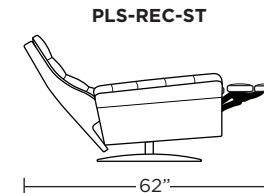

Standard Features:

- Advanced unidirectional suspension system
- Premium high-density, high-resiliency foam seat cushion encased in down
- Down encased cushioning
- Buttonless tufted back and seat cushion
- Semi-attached back cushion
- Tight seat cushion
- Single-needle top-stitch with thick thread
- Lifetime warranty on frame and suspension
- Quick-ship delivery

Options:

- Disc base available in Natural Walnut or Brushed Metal
- Four star base available in Antique Brass, Burnished Bronze, Natural Walnut or Polished Nickel

Additional Power Options:

- Motorized recliner with an in-arm control panel that is easy to use and includes a USB charging port
- Motor has a five-year warranty
- Lithium-ion battery pack available
- Battery pack has a one-year warranty