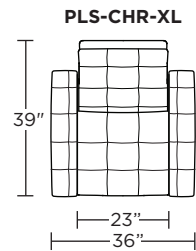

Note: Patterned fabrics not suggested for this style.

Wall Clearance: ST - 14", LG - 16", XL - 18"

Scale: 1/4 inch = 1 foot
All dimensions are approximate and subject to change.
Specify components from the sitting position.

Scale: 1/4 inch = 1 foot
All dimensions are approximate and subject to change.
Specify components from the sitting position.