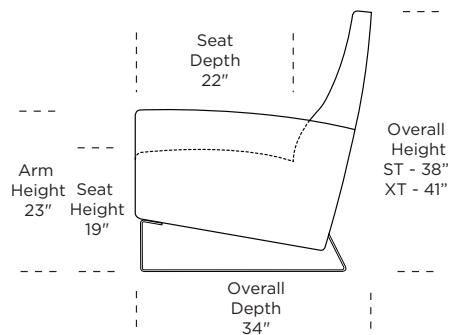

Please use actual leather, fabric, Crypton®, Sunbrella® and Ultrasuede® swatches when specifying furniture as the colors shown may vary due to the printing process.

Wall Clearance is 16"

Scale: 1/4 inch = 1 foot
All dimensions are approximate and subject to change.
Specify components from the sitting position.