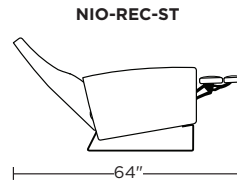

Please use actual leather, fabric, Crypton®, Sunbrella® and Ultrasuede® swatches when specifying furniture as the colors shown may vary due to the printing process.

Wall Clearance is 16"

Scale: 1/4 inch = 1 foot
All dimensions are approximate and subject to change.
Specify components from the sitting position.