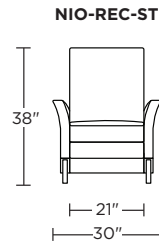

Please use actual leather, fabric, Crypton®, Sunbrella® and Ultrasuede® swatches when specifying furniture as the colors shown may vary due to the printing process.

Wall Clearance is 16"

Scale: 1/4 inch = 1 foot
All dimensions are approximate and subject to change.
Specify components from the sitting position.