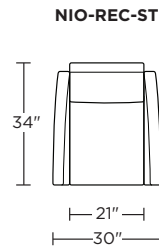

Please use actual leather, fabric, Crypton®, Sunbrella® and Ultrasuede® swatches when specifying furniture as the colors shown may vary due to the printing process.

Wall Clearance is 16"

Scale: 1/4 inch = 1 foot
All dimensions are approximate and subject to change.
Specify components from the sitting position.