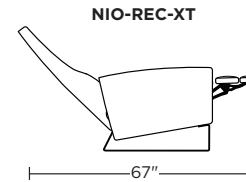

Please use actual leather, fabric, Crypton®, Sunbrella® and Ultrasuede® swatches when specifying furniture as the colors shown may vary due to the printing process.

Wall Clearance is 16"

Scale: 1/4 inch = 1 foot
All dimensions are approximate and subject to change.
Specify components from the sitting position.