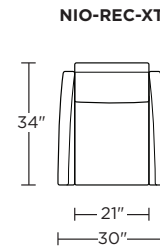

Please use actual leather, fabric, Crypton®, Sunbrella® and Ultrasuede® swatches when specifying furniture as the colors shown may vary due to the printing process.

Wall Clearance is 16"

Scale: 1/4 inch = 1 foot
All dimensions are approximate and subject to change.
Specify components from the sitting position.