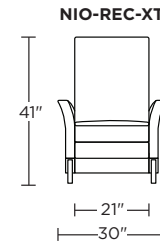

Please use actual leather, fabric, Crypton®, Sunbrella® and Ultrasuede® swatches when specifying furniture as the colors shown may vary due to the printing process.

Wall Clearance is 16"

Scale: 1/4 inch = 1 foot
All dimensions are approximate and subject to change.
Specify components from the sitting position.