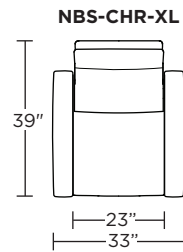

Wall Clearance: ST - 14", LG - 16", XL - 18"

Scale: 1/4 inch = 1 foot
All dimensions are approximate and subject to change.
Specify components from the sitting position.

Standard Features:

- Advanced unidirectional suspension system
- Premium high-density, high-resiliency foam seat cushion encased in down
- Down encased cushioning
- Semi-attached back cushion
- Tight seat cushion
- Single-needle top-stitch with thick thread
- Lifetime warranty on frame and suspension
- Quick-ship delivery

Scale: 1/4 inch = 1 foot
All dimensions are approximate and subject to change.
Specify components from the sitting position.