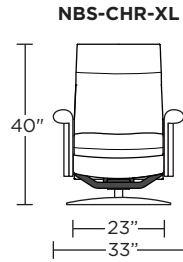

Wall Clearance: ST - 14", LG - 16", XL - 18"

Scale: 1/4 inch = 1 foot
All dimensions are approximate and subject to change.
Specify components from the sitting position.

Standard Features:

- Advanced unidirectional suspension system
- Premium high-density, high-resiliency foam seat cushion encased in down
- Down encased cushioning
- Semi-attached back cushion
- Tight seat cushion
- Single-needle top-stitch with thick thread
- Lifetime warranty on frame and suspension
- Quick-ship delivery

Scale: 1/4 inch = 1 foot
All dimensions are approximate and subject to change.
Specify components from the sitting position.