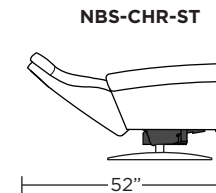

NIMBUS

Standard Features:

- Patented weight balanced mechanism
- Monofilament elastic webbing suspension
- Premium high-density, high-resiliency molded foam seat cushion encased in down
- Down encased cushioning
- Semi-attached back cushion
- Tight seat cushion
- Single-needle top-stitch with thick thread
- Manual articulating headrest
- Lifetime warranty on frame and suspension
- Quick-ship delivery
- Ten year warranty on mechanism

Wall Clearance: ST - 14", LG - 16", XL - 18"

Scale: 1/4 inch = 1 foot
All dimensions are approximate and subject to change.
Specify components from the sitting position.

Standard Features:

- Advanced unidirectional suspension system
- Premium high-density, high-resiliency foam seat cushion encased in down
- Down encased cushioning
- Semi-attached back cushion
- Tight seat cushion
- Single-needle top-stitch with thick thread
- Lifetime warranty on frame and suspension
- Quick-ship delivery

Scale: 1/4 inch = 1 foot
All dimensions are approximate and subject to change.
Specify components from the sitting position.