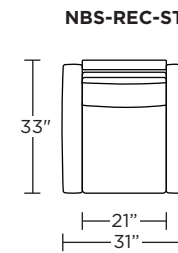

Options:

- Disc base available in Natural Walnut or Brushed Metal
- Four star base available in Antique Brass, Burnished Bronze, Natural Walnut or Polished Nickel