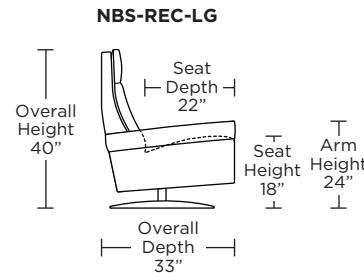

Wall Clearance: ST - 14", LG - 16", XL - 18"

Scale: 1/4 inch = 1 foot
All dimensions are approximate and subject to change.
Specify components from the sitting position.

Standard Features:

- Advanced unidirectional suspension system
- Premium high-density, high-resiliency foam seat cushion encased in down
- Down encased cushioning
- Semi-attached back cushion
- Tight seat cushion
- Single-needle top-stitch with thick thread
- Lifetime warranty on frame and suspension
- Quick-ship delivery

Please use actual leather, fabric, Crypton®, Sunbrella® and Ultrasuede® swatches when specifying furniture as the colors shown may vary due to the printing process.

Wall Clearance: ST - 16", LG - 17", XL - 18"

Scale: 1/4 inch = 1 foot
All dimensions are approximate and subject to change.
Specify components from the sitting position.