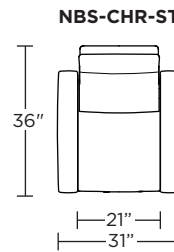

Wall Clearance: ST - 14", LG - 16", XL - 18"

Scale: 1/4 inch = 1 foot
All dimensions are approximate and subject to change.
Specify components from the sitting position.

Standard Features:

- Advanced unidirectional suspension system
- Premium high-density, high-resiliency foam seat cushion encased in down
- Down encased cushioning
- Semi-attached back cushion
- Tight seat cushion
- Single-needle top-stitch with thick thread
- Lifetime warranty on frame and suspension
- Quick-ship delivery

Scale: 1/4 inch = 1 foot
All dimensions are approximate and subject to change.
Specify components from the sitting position.