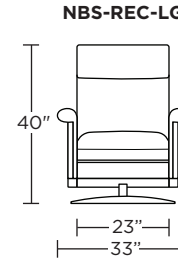

Wall Clearance: ST - 14", LG - 16", XL - 18"

Scale: 1/4 inch = 1 foot
All dimensions are approximate and subject to change.
Specify components from the sitting position.

Standard Features:

- Advanced unidirectional suspension system
- Premium high-density, high-resiliency foam seat cushion encased in down
- Down encased cushioning
- Semi-attached back cushion
- Tight seat cushion
- Single-needle top-stitch with thick thread
- Lifetime warranty on frame and suspension
- Quick-ship delivery

Scale: 1/4 inch = 1 foot
All dimensions are approximate and subject to change.
Specify components from the sitting position.