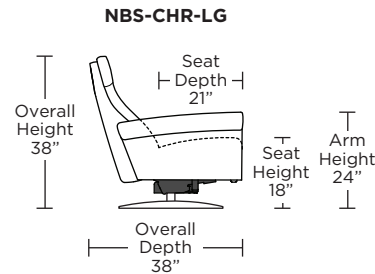

NIMBUS

Standard Features:

- Patented weight balanced mechanism
- Monofilament elastic webbing suspension
- Premium high-density, high-resiliency molded foam seat cushion encased in down
- Down encased cushioning
- Semi-attached back cushion
- Tight seat cushion
- Single-needle top-stitch with thick thread
- Manual articulating headrest
- Lifetime warranty on frame and suspension
- Quick-ship delivery
- Ten year warranty on mechanism

Wall Clearance: ST - 14", LG - 16", XL - 18"

Scale: 1/4 inch = 1 foot
All dimensions are approximate and subject to change.
Specify components from the sitting position.

Standard Features:

- Advanced unidirectional suspension system
- Premium high-density, high-resiliency foam seat cushion encased in down
- Down encased cushioning
- Semi-attached back cushion
- Tight seat cushion
- Single-needle top-stitch with thick thread
- Lifetime warranty on frame and suspension
- Quick-ship delivery

Please use actual leather, fabric, Crypton®, Sunbrella® and Ultrasuede® swatches when specifying furniture as the colors shown may vary due to the printing process.

Wall Clearance: ST - 16", LG - 17", XL - 18"

Scale: 1/4 inch = 1 foot
All dimensions are approximate and subject to change.
Specify components from the sitting position.