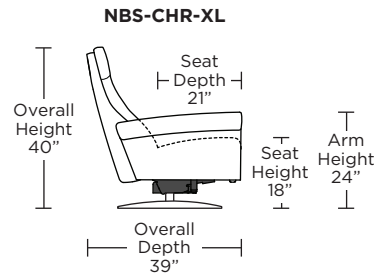

NIMBUS

Standard Features:

- Patented weight balanced mechanism
- Monofilament elastic webbing suspension
- Premium high-density, high-resiliency molded foam seat cushion encased in down
- Down encased cushioning
- Semi-attached back cushion
- Tight seat cushion
- Single-needle top-stitch with thick thread
- Manual articulating headrest
- Lifetime warranty on frame and suspension
- Quick-ship delivery
- Ten year warranty on mechanism

Wall Clearance: ST - 14", LG - 16", XL - 18"

Scale: 1/4 inch = 1 foot
All dimensions are approximate and subject to change.
Specify components from the sitting position.

Standard Features:

- Advanced unidirectional suspension system
- Premium high-density, high-resiliency foam seat cushion encased in down
- Down encased cushioning
- Semi-attached back cushion
- Tight seat cushion
- Single-needle top-stitch with thick thread
- Lifetime warranty on frame and suspension
- Quick-ship delivery

Please use actual leather, fabric, Crypton®, Sunbrella® and Ultrasuede® swatches when specifying furniture as the colors shown may vary due to the printing process.

Wall Clearance: ST - 16", LG - 17", XL - 18"

Scale: 1/4 inch = 1 foot
All dimensions are approximate and subject to change.
Specify components from the sitting position.