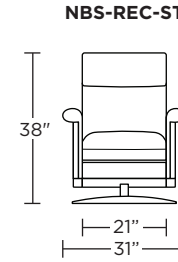

Wall Clearance: ST - 14", LG - 16", XL - 18"

Scale: 1/4 inch = 1 foot
All dimensions are approximate and subject to change.
Specify components from the sitting position.

Standard Features:

- Advanced unidirectional suspension system
- Premium high-density, high-resiliency foam seat cushion encased in down
- Down encased cushioning
- Semi-attached back cushion
- Tight seat cushion
- Single-needle top-stitch with thick thread
- Lifetime warranty on frame and suspension
- Quick-ship delivery

Scale: 1/4 inch = 1 foot
All dimensions are approximate and subject to change.
Specify components from the sitting position.