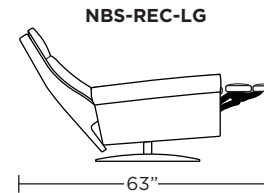

Additional Power Options:

- Motorized recliner with an in-arm control panel that is easy to use and includes a USB charging port
- Motor has a five-year warranty
- Lithium-ion battery pack available
- Battery pack has a one-year warranty