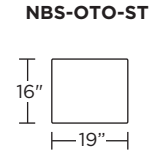

Wall Clearance: ST - 14", LG - 16", XL - 18"

Scale: 1/4 inch = 1 foot
All dimensions are approximate and subject to change.
Specify components from the sitting position.

Standard Features:

- Advanced unidirectional suspension system
- Premium high-density, high-resiliency foam seat cushion encased in down
- Down encased cushioning
- Semi-attached back cushion
- Tight seat cushion
- Single-needle top-stitch with thick thread
- Lifetime warranty on frame and suspension
- Quick-ship delivery

Scale: 1/4 inch = 1 foot
All dimensions are approximate and subject to change.
Specify components from the sitting position.