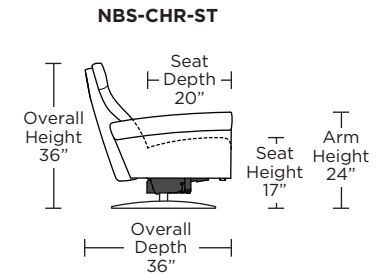

Wall Clearance: ST - 14", LG - 16", XL - 18"

Scale: 1/4 inch = 1 foot
All dimensions are approximate and subject to change.
Specify components from the sitting position.

Standard Features:

- Advanced unidirectional suspension system
- Premium high-density, high-resiliency foam seat cushion encased in down
- Down encased cushioning
- Semi-attached back cushion
- Tight seat cushion
- Single-needle top-stitch with thick thread
- Lifetime warranty on frame and suspension
- Quick-ship delivery

Please use actual leather, fabric, Crypton®, Sunbrella® and Ultrasuede® swatches when specifying furniture as the colors shown may vary due to the printing process.

Wall Clearance: ST - 16", LG - 17", XL - 18"

Scale: 1/4 inch = 1 foot
All dimensions are approximate and subject to change.
Specify components from the sitting position.