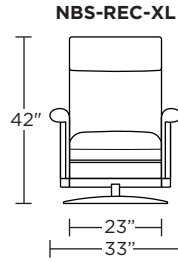

Wall Clearance: ST - 14", LG - 16", XL - 18"

Scale: 1/4 inch = 1 foot
All dimensions are approximate and subject to change.
Specify components from the sitting position.

Standard Features:

- Advanced unidirectional suspension system
- Premium high-density, high-resiliency foam seat cushion encased in down
- Down encased cushioning
- Semi-attached back cushion
- Tight seat cushion
- Single-needle top-stitch with thick thread
- Lifetime warranty on frame and suspension
- Quick-ship delivery

Scale: 1/4 inch = 1 foot
All dimensions are approximate and subject to change.
Specify components from the sitting position.