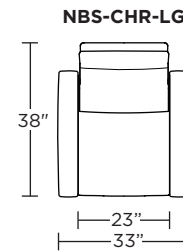

Wall Clearance: ST - 14", LG - 16", XL - 18"

Scale: 1/4 inch = 1 foot
All dimensions are approximate and subject to change.
Specify components from the sitting position.

Standard Features:

- Advanced unidirectional suspension system
- Premium high-density, high-resiliency foam seat cushion encased in down
- Down encased cushioning
- Semi-attached back cushion
- Tight seat cushion
- Single-needle top-stitch with thick thread
- Lifetime warranty on frame and suspension
- Quick-ship delivery

Scale: 1/4 inch = 1 foot
All dimensions are approximate and subject to change.
Specify components from the sitting position.