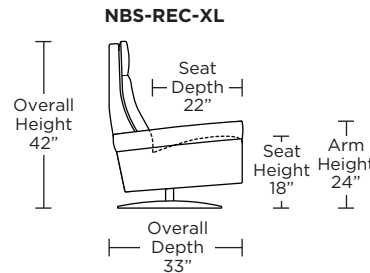

Wall Clearance: ST - 14", LG - 16", XL - 18"

Scale: 1/4 inch = 1 foot
All dimensions are approximate and subject to change.
Specify components from the sitting position.

Standard Features:

- Advanced unidirectional suspension system
- Premium high-density, high-resiliency foam seat cushion encased in down
- Down encased cushioning
- Semi-attached back cushion
- Tight seat cushion
- Single-needle top-stitch with thick thread
- Lifetime warranty on frame and suspension
- Quick-ship delivery

Please use actual leather, fabric, Crypton®, Sunbrella® and Ultrasuede® swatches when specifying furniture as the colors shown may vary due to the printing process.

Wall Clearance: ST - 16", LG - 17", XL - 18"

Scale: 1/4 inch = 1 foot
All dimensions are approximate and subject to change.
Specify components from the sitting position.