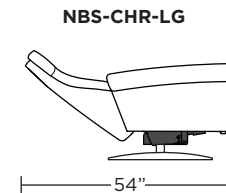

NIMBUS

Standard Features:

- Patented weight balanced mechanism
- Monofilament elastic webbing suspension
- Premium high-density, high-resiliency molded foam seat cushion encased in down
- Down encased cushioning
- Semi-attached back cushion
- Tight seat cushion
- Single-needle top-stitch with thick thread
- Manual articulating headrest
- Lifetime warranty on frame and suspension
- Quick-ship delivery
- Ten year warranty on mechanism

Wall Clearance: ST - 14", LG - 16", XL - 18"

Scale: 1/4 inch = 1 foot
All dimensions are approximate and subject to change.
Specify components from the sitting position.

Standard Features:

- Advanced unidirectional suspension system
- Premium high-density, high-resiliency foam seat cushion encased in down
- Down encased cushioning
- Semi-attached back cushion
- Tight seat cushion
- Single-needle top-stitch with thick thread
- Lifetime warranty on frame and suspension
- Quick-ship delivery