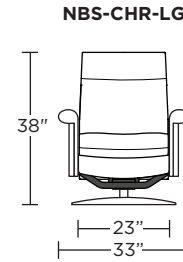

Wall Clearance: ST - 14", LG - 16", XL - 18"

Scale: 1/4 inch = 1 foot
All dimensions are approximate and subject to change.
Specify components from the sitting position.

Standard Features:

- Advanced unidirectional suspension system
- Premium high-density, high-resiliency foam seat cushion encased in down
- Down encased cushioning
- Semi-attached back cushion
- Tight seat cushion
- Single-needle top-stitch with thick thread
- Lifetime warranty on frame and suspension
- Quick-ship delivery

Scale: 1/4 inch = 1 foot
All dimensions are approximate and subject to change.
Specify components from the sitting position.