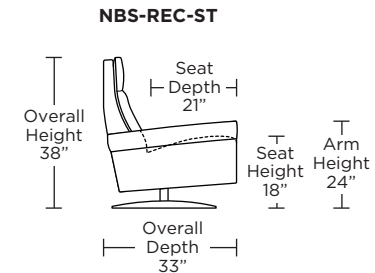

Wall Clearance: ST - 14", LG - 16", XL - 18"

Scale: 1/4 inch = 1 foot
All dimensions are approximate and subject to change.
Specify components from the sitting position.

Standard Features:

- Advanced unidirectional suspension system
- Premium high-density, high-resiliency foam seat cushion encased in down
- Down encased cushioning
- Semi-attached back cushion
- Tight seat cushion
- Single-needle top-stitch with thick thread
- Lifetime warranty on frame and suspension
- Quick-ship delivery

Please use actual leather, fabric, Crypton®, Sunbrella® and Ultrasuede® swatches when specifying furniture as the colors shown may vary due to the printing process.

Wall Clearance: ST - 16", LG - 17", XL - 18"

Scale: 1/4 inch = 1 foot
All dimensions are approximate and subject to change.
Specify components from the sitting position.