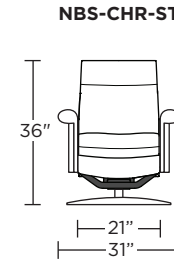

Wall Clearance: ST - 14", LG - 16", XL - 18"

Scale: 1/4 inch = 1 foot
All dimensions are approximate and subject to change.
Specify components from the sitting position.

Standard Features:

- Advanced unidirectional suspension system
- Premium high-density, high-resiliency foam seat cushion encased in down
- Down encased cushioning
- Semi-attached back cushion
- Tight seat cushion
- Single-needle top-stitch with thick thread
- Lifetime warranty on frame and suspension
- Quick-ship delivery

Scale: 1/4 inch = 1 foot
All dimensions are approximate and subject to change.
Specify components from the sitting position.