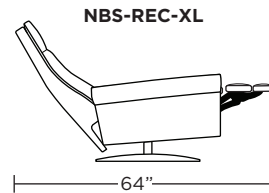

Additional Power Options:

- Motorized recliner with an in-arm control panel that is easy to use and includes a USB charging port
- Motor has a five-year warranty
- Lithium-ion battery pack available
- Battery pack has a one-year warranty