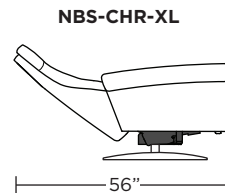

NIMBUS

Standard Features:

- Patented weight balanced mechanism
- Monofilament elastic webbing suspension
- Premium high-density, high-resiliency molded foam seat cushion encased in down
- Down encased cushioning
- Semi-attached back cushion
- Tight seat cushion
- Single-needle top-stitch with thick thread
- Manual articulating headrest
- Lifetime warranty on frame and suspension
- Quick-ship delivery
- Ten year warranty on mechanism

Wall Clearance: ST - 14", LG - 16", XL - 18"

Scale: 1/4 inch = 1 foot
All dimensions are approximate and subject to change.
Specify components from the sitting position.

Standard Features:

- Advanced unidirectional suspension system
- Premium high-density, high-resiliency foam seat cushion encased in down
- Down encased cushioning
- Semi-attached back cushion
- Tight seat cushion
- Single-needle top-stitch with thick thread
- Lifetime warranty on frame and suspension
- Quick-ship delivery