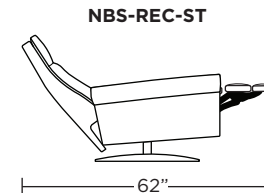

Additional Power Options:

- Motorized recliner with an in-arm control panel that is easy to use and includes a USB charging port
- Motor has a five-year warranty
- Lithium-ion battery pack available
- Battery pack has a one-year warranty