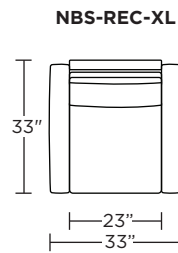

Options:

- Disc base available in Natural Walnut or Brushed Metal
- Four star base available in Antique Brass, Burnished Bronze, Natural Walnut or Polished Nickel