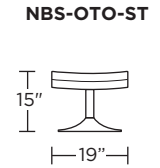

NIMBUS

Standard Features:

- Patented weight balanced mechanism
- Monofilament elastic webbing suspension
- Premium high-density, high-resiliency molded foam seat cushion encased in down
- Down encased cushioning
- Semi-attached back cushion
- Tight seat cushion
- Single-needle top-stitch with thick thread
- Manual articulating headrest
- Lifetime warranty on frame and suspension
- Quick-ship delivery
- Ten year warranty on mechanism

Wall Clearance: ST - 14", LG - 16", XL - 18"

Scale: 1/4 inch = 1 foot
All dimensions are approximate and subject to change.
Specify components from the sitting position.

Standard Features:

- Advanced unidirectional suspension system
- Premium high-density, high-resiliency foam seat cushion encased in down
- Down encased cushioning
- Semi-attached back cushion
- Tight seat cushion
- Single-needle top-stitch with thick thread
- Lifetime warranty on frame and suspension
- Quick-ship delivery

Scale: 1/4 inch = 1 foot
All dimensions are approximate and subject to change.
Specify components from the sitting position.