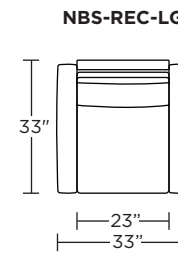

Options:

- Disc base available in Natural Walnut or Brushed Metal
- Four star base available in Antique Brass, Burnished Bronze, Natural Walnut or Polished Nickel