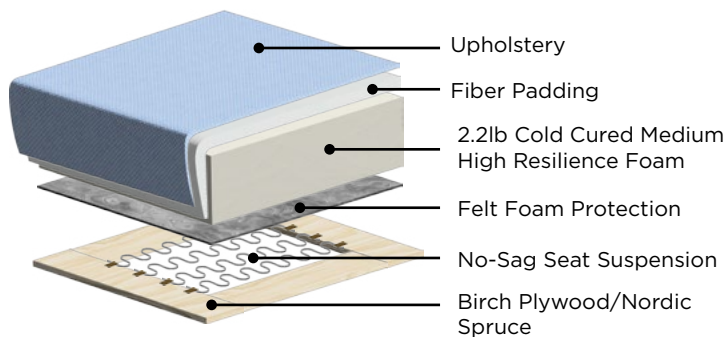

Shown above as EMER-DED-FUN/496-217/6-CR

Full XL Sleeper Sofa

Available with any selection of Stock Options.

+ ADD-ON

Decoration Cushion

Add style and comfort with our Decoration Cushions, mix or match upholstery.

Universal Headrest

Add additional head support with one of our matching style Universal Headrests.

Mattress Protector

A Mattress Protector adds a layer of comfort to your sleeper, for both the body and the mind.

Frame & Comfort Construction

Loose Back Cushions

General Measures*

A 35 B 40 C 25.5
 D 17.75 E 22.75 F 59.75
 Mattress Thickness 5
 Total Depth Open 58.25

Made To Order Modules

Reference the below modules to select and configure a custom order. Remember to build from left to right. Always select two arms, the rest is up to you.