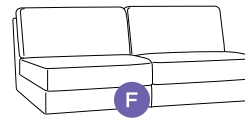

Frame & Comfort Construction

Loose Back Cushions

General Measures*

A 35 B 40 C 25.5
 D 17.75 E 22.75 F 59.75
 Mattress Thickness 5
 Total Depth Open 58.25

Made To Order Modules

Reference the below modules to select and configure a custom order. Remember to build from left to right. Always select two arms, the rest is up to you.

Leg Requirements : 104/6, 217/6

EMER-DED
Sofa Sleeper
 W 90.5
 Full XL 55x80

KOLI-A24
Armless Chair
 W 23.5

KOLI-A36
Armless Jumbo Chair
 W 35.5

KOLI-AR-PWR
Armless Power Recliner
 W 35.5

KOLI-B48
Armless Loveseat
 W 47.25

KOLI-C60
Armless Max Loveseat
 W 59.75

KOLI-CED60
Armless Max Loveseat Sleeper
 W 59.75
 55x60 (Req. Chaise)

KOLI-D71
Armless Sofa
 W 70.75

KOLI-DED75
Armless Sofa Sleeper
 W 74.75
 Full 55x75

KOLI-DED80
Armless Sofa Sleeper
 W 80.75
 Full XL 55x80