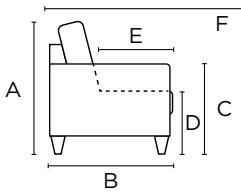

Universal Headrest

Add additional head support with one of our matching style Universal Headrests.

Mattress Protector

A Mattress Protector adds a layer of comfort to your sleeper, for both the body and the mind.

Frame & Comfort Construction

Loose Back Cushions

General Measures*

A 35 B 40 C 25.5
 D 17.75 E 22.75 F 59.75
 Mattress Thickness 5
 Total Depth Open 58.25

Made To Order Modules

Reference the below modules to select and configure a custom order. Remember to build from left to right. Always select two arms, the rest is up to you.