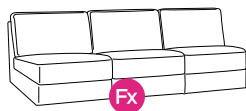

Leg Requirements : 104/6, 217/6

EMER-DED
Sofa Sleeper
 W 90.5
 Full XL 55x80

KOLI-A24
Armless Chair
 W 23.5

KOLI-A36
Armless Jumbo Chair
 W 35.5

KOLI-AR-PWR
Armless Power Recliner
 W 35.5

KOLI-B48
Armless Loveseat
 W 47.25

KOLI-C60
Armless Max Loveseat
 W 59.75

KOLI-CED60
Armless Max Loveseat Sleeper
 W 59.75
 55x60 (Req. Chaise)

KOLI-D71
Armless Sofa
 W 70.75

KOLI-DED75
Armless Sofa Sleeper
 W 74.75
 Full 55x75

KOLI-DED80
Armless Sofa Sleeper
 W 80.75
 Full XL 55x80

KOLI-E71
Armless Sofa
 W 70.75

KOLI-EED75
Armless Sofa Sleeper
 W 74.75
 Full 55x75

KOLI-FOU
Armless Chaise
 W 30

KOLI-GOU
Chaise End - Openable
 W 24.75

KOLI-AGL
Side Chaise LHF
 W 58.50

KOLI-AGR
Side Chaise RHF
 W 58.50