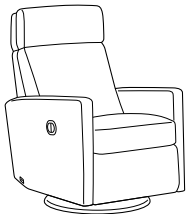

Stock Options

Upholstery & Legs

Grade A
Fun 481
Fabric

Grade A
Fun 496
Fabric

Grade A
Rene 01
Fabric

Grade A
Rene 04
Fabric

Walnut
Leg 104/6
W 2.75 x H 2.25

Chrome
Leg 217/6
W 3.25 x H 2.25