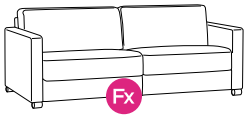

Frame & Comfort Construction

Loose Back Cushions

General Measures*

A 35 B 40 C 25.5
 D 17.75 E 22.75 F 59.75
 Mattress Thickness 5
 Total Depth Open 58.25

Made To Order Modules

Reference the below modules to select and configure a custom order. Remember to build from left to right. Always select two arms, the rest is up to you.

Leg Requirements : 104/6, 217/6

EMER-DED
Sofa Sleeper
 W 90.5
 Full XL 55x80

KOLI-A24
Armless Chair
 W 23.5

KOLI-A36
Armless Jumbo Chair
 W 35.5

KOLI-AR-PWR
Armless Power Recliner
 W 35.5

KOLI-B48
Armless Loveseat
 W 47.25