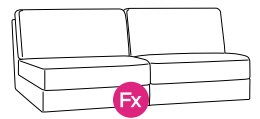

Leg Requirements : 104/6, 217/6

EMER-DED
Sofa Sleeper
 W 90.5
 Full XL 55x80

KOLI-A24
Armless Chair
 W 23.5

KOLI-A36
Armless Jumbo Chair
 W 35.5

KOLI-AR-PWR
Armless Power Recliner
 W 35.5

KOLI-B48
Armless Loveseat
 W 47.25

KOLI-C60
Armless Max Loveseat
 W 59.75

KOLI-CED60
Armless Max Loveseat Sleeper
 W 59.75
 55x60 (Req. Chaise)

KOLI-D71
Armless Sofa
 W 70.75

KOLI-DED75
Armless Sofa Sleeper
 W 74.75
 Full 55x75

KOLI-DED80
Armless Sofa Sleeper
 W 80.75
 Full XL 55x80