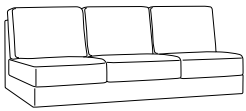

Leg Requirements : 104/6, 217/6

EMER-DED
Sofa Sleeper
 W 90.5
 Full XL 55x80

KOLI-A24
Armless Chair
 W 23.5

KOLI-A36
Armless Jumbo Chair
 W 35.5

KOLI-AR-PWR
Armless Power Recliner
 W 35.5

KOLI-B48
Armless Loveseat
 W 47.25

KOLI-C60
Armless Max Loveseat
 W 59.75

KOLI-CED60
Armless Max Loveseat Sleeper
 W 59.75
 55x60 (Req. Chaise)

KOLI-D71
Armless Sofa
 W 70.75

KOLI-DED75
Armless Sofa Sleeper
 W 74.75
 Full 55x75

KOLI-DED80
Armless Sofa Sleeper
 W 80.75
 Full XL 55x80

KOLI-E71
Armless Sofa
 W 70.75

KOLI-EED75
Armless Sofa Sleeper
 W 74.75
 Full 55x75

KOLI-FOU
Armless Chaise
 W 30

KOLI-GOU
Chaise End - Openable
 W 24.75

KOLI-AGL
Side Chaise LHF
 W 58.50

KOLI-AGR
Side Chaise RHF
 W 58.50