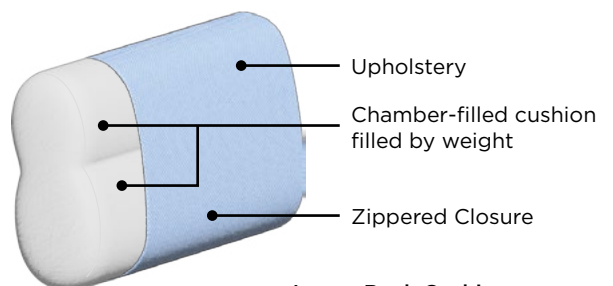

Universal Headrest

Add additional head support with one of our matching style Universal Headrests.

Mattress Protector

A Mattress Protector adds a layer of comfort to your sleeper, for both the body and the mind.

Frame & Comfort Construction

Loose Back Cushions

General Measures*

A 35 B 40 C 25.5
 D 17.75 E 22.75 F 59.75
 Mattress Thickness 5
 Total Depth Open 58.25

Made To Order Modules

Reference the below modules to select and configure a custom order. Remember to build from left to right. Always select two arms, the rest is up to you.