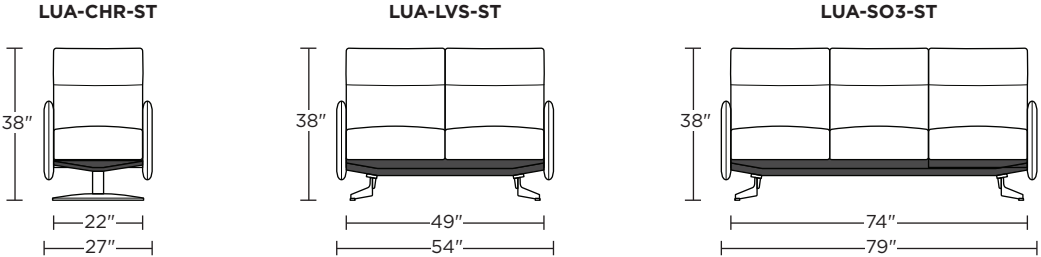

Options:

- Contrasting arms and back/seat cushion available (two tone)
- When ordering as a chair and ottoman set, please note the ottoman cover will always match the arm cover
- Tulip base available in Brushed Stainless Steel
- Disc base available in Natural Walnut
- Four star base available in Polished Aluminum
- Metal legs available in Polished Nickel (LVS/SO3 only)
- Wood legs available in Natural Walnut (LVS/SO3 only)

Wall clearance is 12"

Please use actual leather, fabric, Crypton®, Sunbrella® and Ultrasuede® swatches when specifying furniture as the colors shown may vary due to the printing process.

Scale: 1/4 inch = 1 foot
All dimensions are approximate and subject to change.
Specify components from the sitting position.