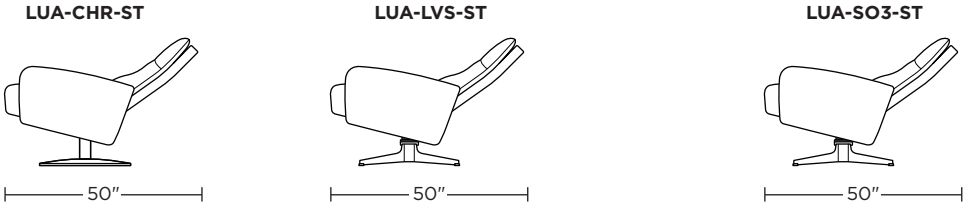

COMFORT RELAX

LUCA

AMERICAN
LEATHER®

Standard Features:

- Advanced unidirectional suspension system
- Premium high-density, high-resiliency foam seat cushion
- Semi-attached pillow back
- Tight seat cushion
- Double-needle top-stitch
- Limited lifetime warranty on frame
- Limited three-year warranty on mechanism
- Quick-ship delivery

Options:

- Contrasting arms and back/seat cushion available (two tone)
- When ordering as a chair and ottoman set, please note the ottoman cover will always match the arm cover
- Tulip base available in Brushed Stainless Steel
- Disc base available in Natural Walnut
- Four star base available in Polished Aluminum
- Metal legs available in Polished Nickel (LVS/SO3 only)
- Wood legs available in Natural Walnut (LVS/SO3 only)

Wall clearance is 12"

Please use actual leather, fabric, Crypton®, Sunbrella® and Ultrasuede® swatches when specifying furniture as the colors shown may vary due to the printing process.

Scale: 1/4 inch = 1 foot
All dimensions are approximate and subject to change.
Specify components from the sitting position.