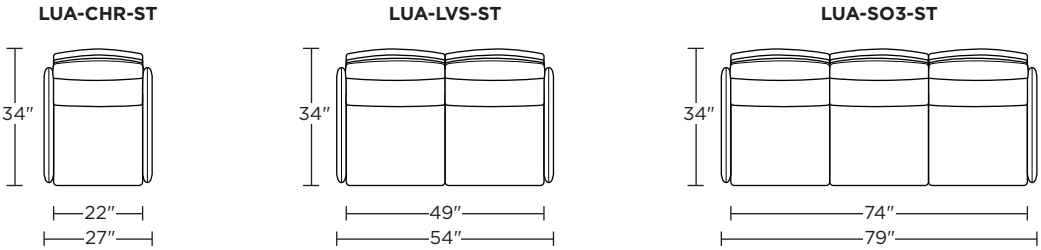

Wall clearance is 12"

Please use actual leather, fabric, Crypton®, Sunbrella® and Ultrasuede® swatches when specifying furniture as the colors shown may vary due to the printing process.

Scale: 1/4 inch = 1 foot
All dimensions are approximate and subject to change.
Specify components from the sitting position.