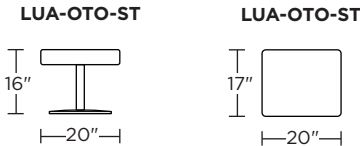

Wall clearance is 12"

Please use actual leather, fabric, Crypton®, Sunbrella® and Ultrasuede® swatches when specifying furniture as the colors shown may vary due to the printing process.

Scale: 1/4 inch = 1 foot
All dimensions are approximate and subject to change.
Specify components from the sitting position.