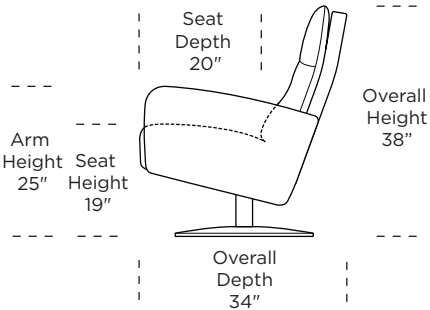

Wall clearance is 12"

Please use actual leather, fabric, Crypton®, Sunbrella® and Ultrasuede® swatches when specifying furniture as the colors shown may vary due to the printing process.

Scale: 1/4 inch = 1 foot
All dimensions are approximate and subject to change.
Specify components from the sitting position.