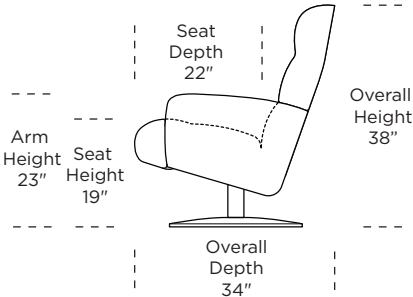

Options:

- Contrasting arms and back/seat cushion available (two tone)
- Disc base available in Natural Walnut or Brushed Metal
- Four star base available in Polished Aluminum

Wall clearance is 12"

Please use actual leather, fabric, Crypton®, Sunbrella® and Ultrasuede® swatches when specifying furniture as the colors shown may vary due to the printing process.

LOX-CHR-ST

LOX-OTO-ST

LOX-CHR-ST

LOX-OTO-ST

LOX-CHR-ST

Scale: 1/4 inch = 1 foot
All dimensions are approximate and subject to change.
Specify components from the sitting position.