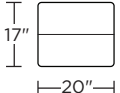

LOX-CHR-ST

LOX-OTO-ST

LOX-CHR-ST

LOX-OTO-ST

LOX-CHR-ST

Scale: 1/4 inch = 1 foot
All dimensions are approximate and subject to change.
Specify components from the sitting position.