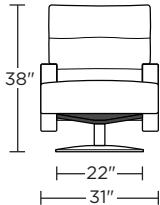

Options:

- Contrasting arms and back/seat cushion available (two tone)
- Disc base available in Natural Walnut or Brushed Metal
- Four star base available in Polished Aluminum

Wall clearance is 12"

Please use actual leather, fabric, Crypton®, Sunbrella® and Ultrasuede® swatches when specifying furniture as the colors shown may vary due to the printing process.

LOX-CHR-ST

LOX-OTO-ST

LOX-CHR-ST

LOX-OTO-ST

LOX-CHR-ST

Scale: 1/4 inch = 1 foot
All dimensions are approximate and subject to change.
Specify components from the sitting position.