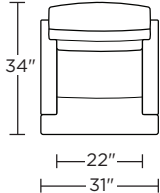

Options:

- Contrasting arms and back/seat cushion available (two tone)
- Disc base available in Natural Walnut or Brushed Metal
- Four star base available in Polished Aluminum

Wall clearance is 12"

Please use actual leather, fabric, Crypton®, Sunbrella® and Ultrasuede® swatches when specifying furniture as the colors shown may vary due to the printing process.

LOX-CHR-ST

LOX-OTO-ST

LOX-CHR-ST

LOX-OTO-ST

LOX-CHR-ST

Scale: 1/4 inch = 1 foot
All dimensions are approximate and subject to change.
Specify components from the sitting position.