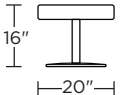

Options:

- Contrasting arms and back/seat cushion available (two tone)
- Disc base available in Natural Walnut or Brushed Metal
- Four star base available in Polished Aluminum

Wall clearance is 12"

Please use actual leather, fabric, Crypton®, Sunbrella® and Ultrasuede® swatches when specifying furniture as the colors shown may vary due to the printing process.

LOX-CHR-ST

LOX-OTO-ST

LOX-CHR-ST

LOX-OTO-ST

LOX-CHR-ST

Scale: 1/4 inch = 1 foot
All dimensions are approximate and subject to change.
Specify components from the sitting position.