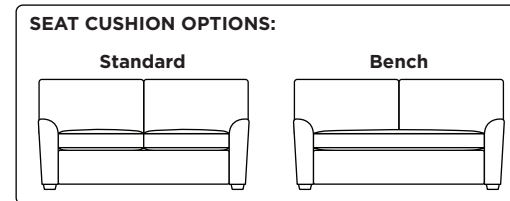

KLEIN

KLI-STO-DW•

KLI-STO-DW•

**KLI-OTO-ST
KLI-STO-ST•**

**KLI-OTO-ST
KLI-STO-ST•**