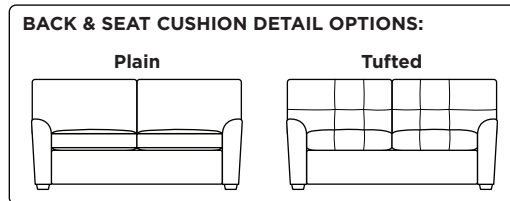

KLEIN

KLI-STO-DW•

KLI-STO-DW•

**KLI-OTO-ST
KLI-STO-ST•**

**KLI-OTO-ST
KLI-STO-ST•**