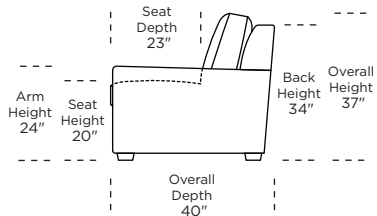

Leg height is 2"

Please use actual leather, fabric, Crypton®, Sunbrella® and Ultrasuede® swatches when specifying furniture as the colors shown may vary due to the printing process.

Note: Seat depth includes cushion overhang which may be up to 1"

* Picture shows left arm seated. Please specify left or right arm seated when ordering.

All orders are in seated position.

† Dotted lines for Queen Plus sizes indicates the number of seats.

All dimensions are approximate and subject to change.