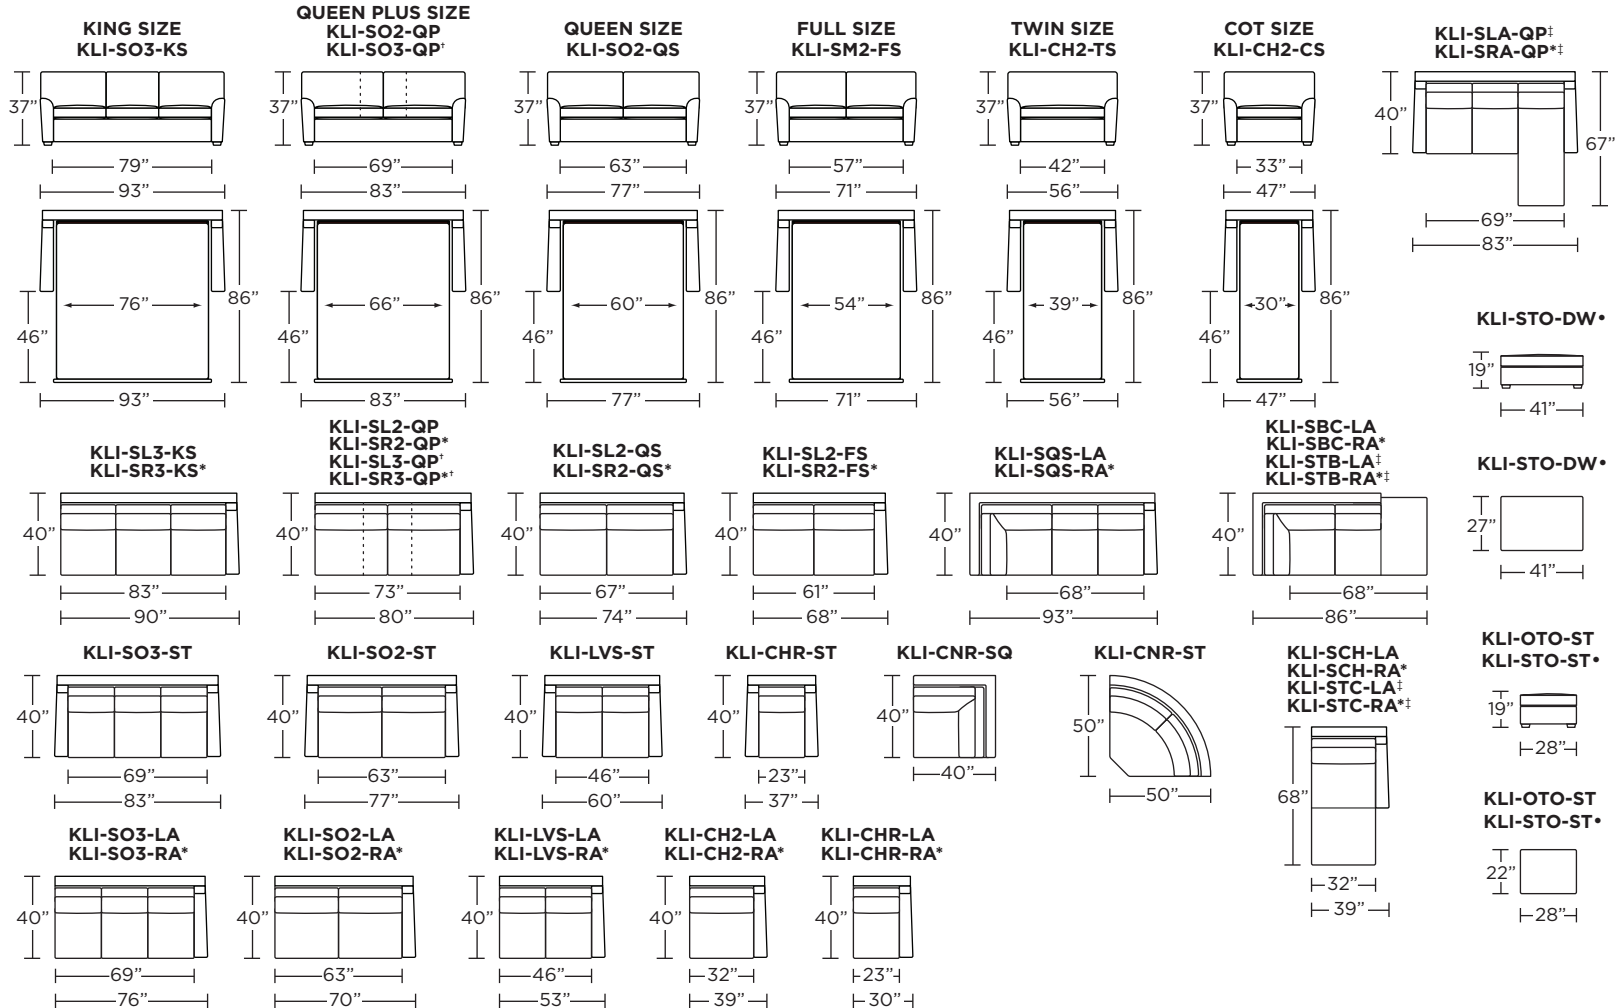

Leg height is 2"

Please use actual leather, fabric, Crypton®, Sunbrella® and Ultrasuede® swatches when specifying furniture as the colors shown may vary due to the printing process.

Note: Seat depth includes cushion overhang which may be up to 1"

* Picture shows left arm seated. Please specify left or right arm seated when ordering.

All orders are in seated position.

† Dotted lines for Queen Plus sizes indicates the number of seats.

All dimensions are approximate and subject to change.

‡ Chaise lifts up to reveal hidden storage space. • Storage

KLEIN

KLI-STO-DW•

KLI-STO-DW•

**KLI-OTO-ST
KLI-STO-ST•**

**KLI-OTO-ST
KLI-STO-ST•**