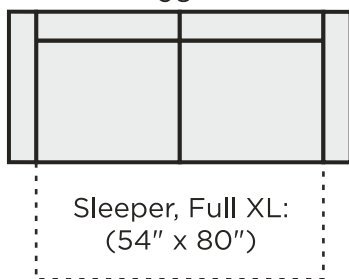

### LEGS

Standard leg model: 222/10

### EXTRA

Bold stitching A (white) or B (black)

### MEASURES:

**Sofa Sleeper, Full XL size**  
(Flip mechanism)  
98"

Sleeper, Full XL:  
(54" x 80")