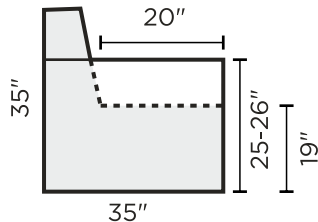

### LEGS

Standard leg model: 222/10

### MEASURES:

**Sofa Sleeper, Full XL size**  
(Flip mechanism)  
98"

Sleeper, Full XL:  
(54" x 80")