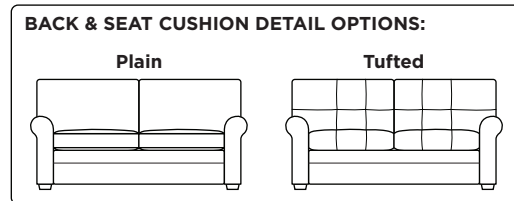

COMFORT SLEEPER® BY AMERICAN LEATHER®

GAINES

**AMERICAN
LEATHER®**

Standard Comfort Sleeper®

Features:

- Featuring the patented Tiffany 24/7™ platform sleep system
- Room to stretch out with true 80 inches of bedroom-length sleeping surface
- Ultimate comfort on five inches of plush, high-density foam mattress
- Under-sofa dust covers keeps dust and dirt from ever touching the mattress
- Zero wall clearance
- Quick-ship delivery
- Double-needle top-stitch
- High-density, high-resiliency foam seat cushions
- Loose back and seat cushions
- Lifetime warranty on frame
- 10-year mechanism warranty

Mattress Options:

- HiPerform with Crypton® ticking
- Cooling Gel
- Tempur-Pedic®

Options:

- High-density, high-resiliency foam seat cushions encased in down and down back cushions available
- Bench seat cushion
- Tufted back and seat cushion decorative detail
- Wood legs available in Acorn, Espresso or Walnut finish
- Ottomans available with casters

Leg height is 2"

Please use actual leather, fabric, Crypton®, Sunbrella® and Ultrasuede® swatches when specifying furniture as the colors shown may vary due to the printing process.

Note: Seat depth includes cushion overhang which may be up to 1"

* Picture shows left arm seated. Please specify left or right arm seated when ordering.

All orders are in seated position.

† Dotted lines for Queen Plus sizes indicates the number of seats.

All dimensions are approximate and subject to change.