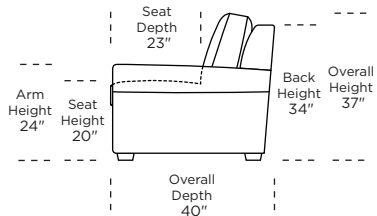

Leg height is 2"

Please use actual leather, fabric, Crypton®, Sunbrella® and Ultrasuede® swatches when specifying furniture as the colors shown may vary due to the printing process.

Note: Seat depth includes cushion overhang which may be up to 1"

* Picture shows left arm seated. Please specify left or right arm seated when ordering.

All orders are in seated position.

† Dotted lines for Queen Plus sizes indicates the number of seats.

All dimensions are approximate and subject to change.