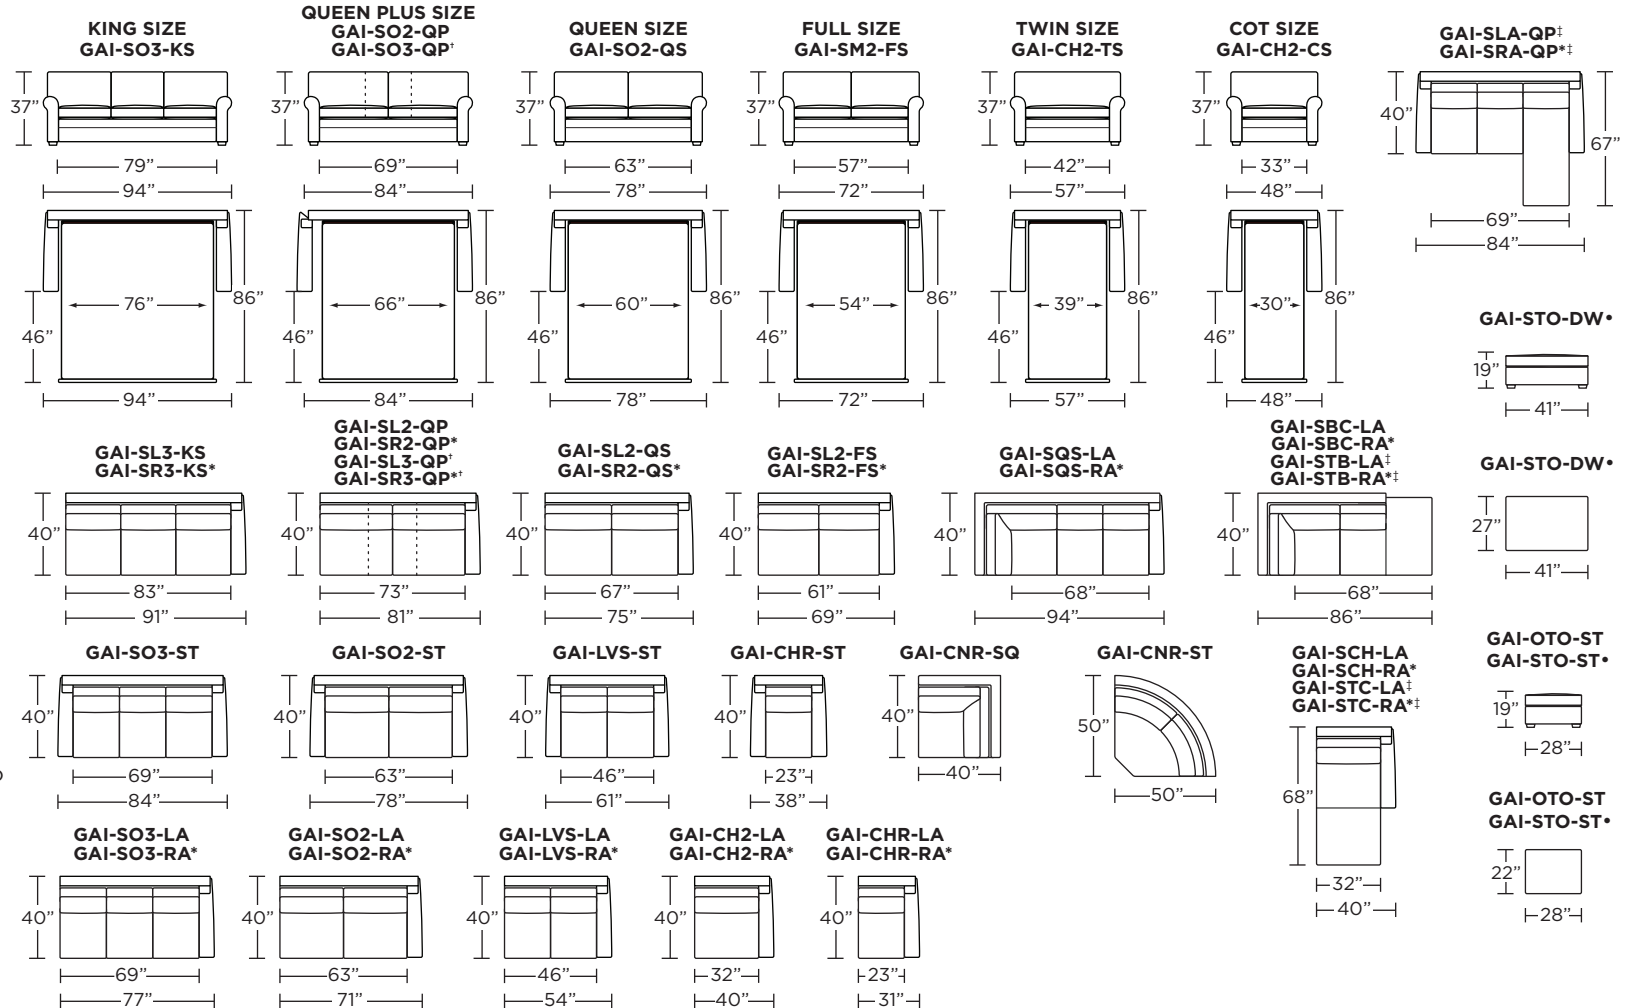

Leg height is 2"

Please use actual leather, fabric, Crypton®, Sunbrella® and Ultrasuede® swatches when specifying furniture as the colors shown may vary due to the printing process.

Note: Seat depth includes cushion overhang which may be up to 1"

* Picture shows left arm seated. Please specify left or right arm seated when ordering.

All orders are in seated position.

† Dotted lines for Queen Plus sizes indicates the number of seats.

All dimensions are approximate and subject to change.