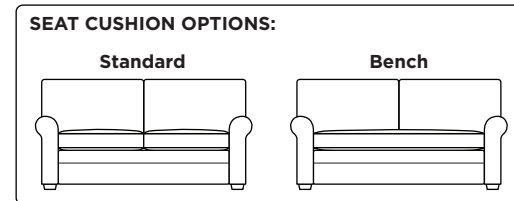

COMFORT SLEEPER® BY AMERICAN LEATHER®

GAINES

**AMERICAN
LEATHER®**

Standard Comfort Sleeper®

Features:

- Featuring the patented Tiffany 24/7™ platform sleep system
- Room to stretch out with true 80 inches of bedroom-length sleeping surface
- Ultimate comfort on five inches of plush, high-density foam mattress
- Under-sofa dust covers keeps dust and dirt from ever touching the mattress
- Zero wall clearance
- Quick-ship delivery
- Double-needle top-stitch
- High-density, high-resiliency foam seat cushions
- Loose back and seat cushions
- Lifetime warranty on frame
- 10-year mechanism warranty

Leg height is 2"

Please use actual leather, fabric, Crypton®, Sunbrella® and Ultrasuede® swatches when specifying furniture as the colors shown may vary due to the printing process.

Note: Seat depth includes cushion overhang which may be up to 1"

* Picture shows left arm seated. Please specify left or right arm seated when ordering.

All orders are in seated position.

† Dotted lines for Queen Plus sizes indicates the number of seats.

All dimensions are approximate and subject to change.