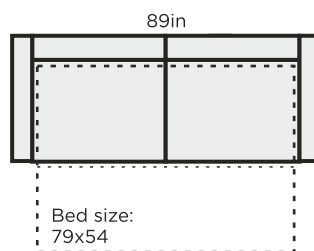

## FUNCTIONS

Sleeper

## LEGS

Standard leg: 104/9

## MEASURES

All measures with 3,5in high legs  
All measures +/- 1,2in

[www.luontofurniture.com](http://www.luontofurniture.com)