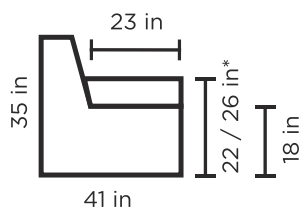

### LEGS

Optional legs: 101/6, 102/6, 104/6, 105/6, 110/6, 119/6,

203/6, 217/6, 235/6,

metal

### EXTRA

Contrast stitching A (white) or B (black)

For Easy Deluxe sleeper mechanism:

- Mattress (58 x 74 x 1.5 in)

### MEASURES

\* 5 in wide armrest have a two height option (22 or 26 in).

Note: More sleeper and armrest options in Fantasy sectional spec sheet.