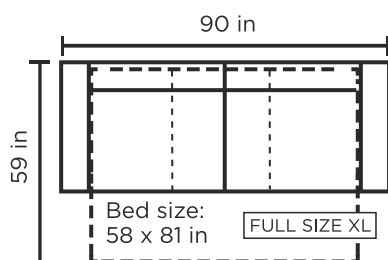

SOFA SLEEPER (EASY DELUXE MECHANISM)