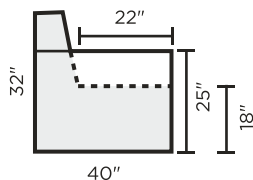

LEG COLORS

COMFORT

Medium

FUNCTIONS

Sleeper

LEGS

Standard leg: 234/9
 Optional leg: 126/9 ; 203/9

UPHOLSTERY

SLEEPER MODULES: Total depth when bed mechanism open: 85"