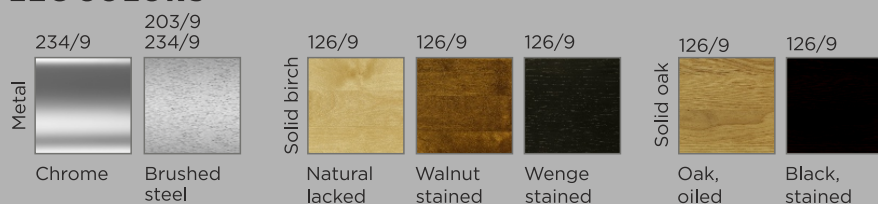

LUONTO[®]

ELFIN

ELFIN

CUSTOMIZING

1. Choose combination.
2. Choose upholstery.
3. Choose leg colors.

FRAME CONSTRUCTION

Individually bench-made by Scandinavian craftsmen.
 Seat Frame constructed of select SOLID SPRUCE with finger joints and no-zag springs (at least four per seat).
 Back parts constructed with Mortise & Tenon design for extraordinary durability.
 Exterior sides and back fully padded.

LEG COLORS

COMFORT

Medium

FUNCTIONS

Sleeper

LEGS

Standard leg: 234/9
 Optional leg: 126/9 ; 203/9

UPHOLSTERY