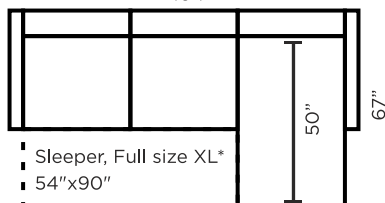

### MEASURES

**Full size XL** (Max sleeper + Divan)  
104"

**Full size XL** (Divan + Max sleeper)  
104"

\* Back cushions in upright position without lumbar support cushions.