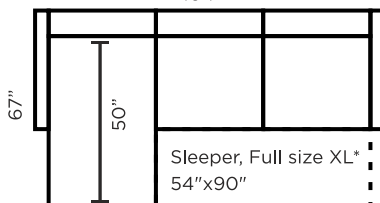

### MEASURES

**Full size XL** (Max sleeper + Divan)  
104"

**Full size XL** (Divan + Max sleeper)  
104"

\* Back cushions in upright position without lumbar support cushions.