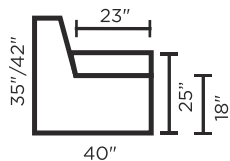

### LEGS

Standard leg: 234/9

### MEASURES

**Full size XL** (Max sleeper + Divan)  
104"

**Full size XL** (Divan + Max sleeper)  
104"

\* Back cushions in upright position without lumbar support cushions.