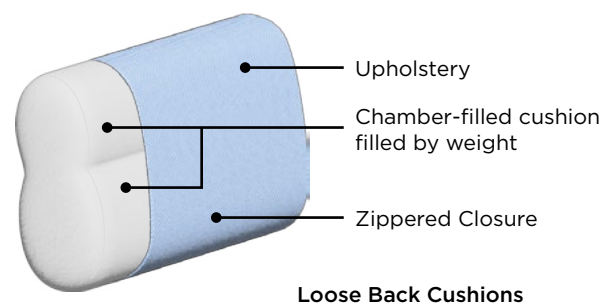

Cove

Hybrid Deluxe

This single motion sleeper function features deep seat comfort and auto-folding back to make the bed.

Configuration Ideas

Select Upholstery

Reference our upholstery selection in-store or online. Any leather or fabric is compatible for this design:

Fabric Grades A, B, C, D, E, Leather Grades 1000, 2000, 3000, 4000, 5000, Prescott

Select Leg Style

Select a leg style.

This design is compatible the following:

See Leg Requirements on right page

Cove King Size Sleeper Sofa

COVE-DHD-MYST/324-115/4-WA

Frame & Comfort Construction

Explore more at www.luonto.com

General Measures*

A 35.5 B 40.5 C 24.75

D 17.75 E 22.5

Mattress Thickness 5

Total Depth Open 86.5