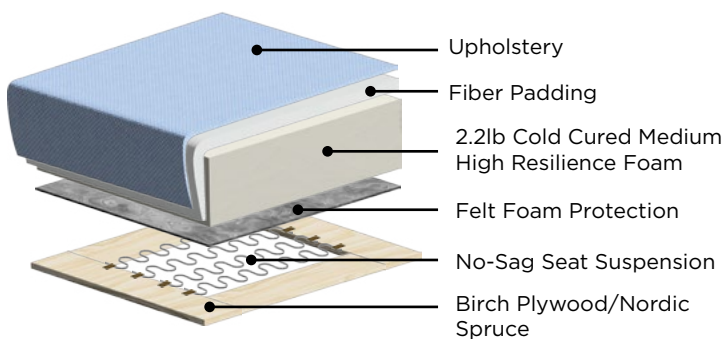

Cove

Hybrid Deluxe

This single motion sleeper function features deep seat comfort and auto-folding back to make the bed.

Configuration Ideas

Select Upholstery

Reference our upholstery selection in-store or online. Any leather or fabric is compatible for this design:

Fabric Grades A, B, C, D, E, Leather Grades 1000, 2000, 3000, 4000, 5000, Prescott

Select Leg Style

Select a leg style.

This design is compatible the following:

See Leg Requirements on right page

Cove King Size Sleeper Sofa

COVE-DHD-MYST/324-115/4-WA

Frame & Comfort Construction

Explore more at www.luonto.com

General Measures*

A 35.5 B 40.5 C 24.75

D 17.75 E 22.5

Mattress Thickness 5

Total Depth Open 86.5

Made To Order Modules

Reference the below modules to select and configure a custom order. Remember to build from left to right. Always select two arms, the rest is up to you.

Leg Requirements : 115/4 only