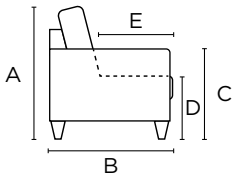

COVE-DHD-MYST/324-115/4-WA

Frame & Comfort Construction

Explore more at www.luonto.com

General Measures*

A 35.5 B 40.5 C 24.75

D 17.75 E 22.5

Mattress Thickness 5

Total Depth Open 86.5