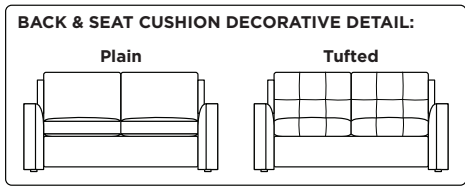

COMFORT SLEEPER® COLLECTION

CLARA

**AMERICAN
LEATHER®**

Standard Comfort Sleeper®

- Features:**
 Featuring the patented Tiffany 24/7™ platform sleep system
 Room to stretch out with true 80 inches of bedroom-length sleeping surface
 Ultimate comfort on five inches of plush, high-density foam mattress
 Under-sofa dust covers keeps dust and dirt from ever touching the mattress
 Zero wall clearance
 Quick-ship delivery
 Single-needle top-stitch
 High-density, high-resiliency foam seat cushions
 Loose back and seat cushions
 Lifetime warranty on frame
 10-year mechanism warranty

Mattress Options:

- HiPerform with Crypton™ ticking
 Cooling Gel
 Tempur-Pedic®

Options:

- High-density, high-resiliency foam seat cushions encased in down and down back cushions available
 Bench seat cushion
 Tufted back and seat cushion decorative detail
 Ottomans available with casters

Leg height is 1"

Please use actual leather, fabric, Crypton®, Sunbrella® and Ultrasuede® swatches when specifying furniture as the colors shown may vary due to the printing process.

Note: Seat depth includes cushion overhang which may be up to 1"

- * Picture shows left arm seated. Please specify left or right arm seated when ordering.
- All orders are in seated position.
- † Dotted lines for Queen Plus sizes indicates the number of seats.
- All dimensions are approximate and subject to change.
- ‡ Chaise lifts up to reveal hidden storage space. • Storage