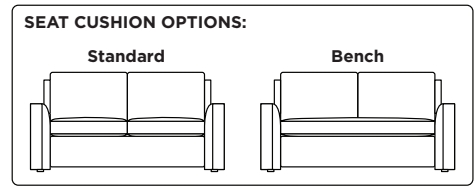

COMFORT SLEEPER® COLLECTION

CLARA

**AMERICAN
LEATHER®**

Standard Comfort Sleeper®

- Features:**
 Featuring the patented Tiffany 24/7™ platform sleep system
 Room to stretch out with true 80 inches of bedroom-length sleeping surface
 Ultimate comfort on five inches of plush, high-density foam mattress
 Under-sofa dust covers keeps dust and dirt from ever touching the mattress
 Zero wall clearance
 Quick-ship delivery
 Single-needle top-stitch
 High-density, high-resiliency foam seat cushions
 Loose back and seat cushions
 Lifetime warranty on frame
 10-year mechanism warranty

Leg height is 1"

Please use actual leather, fabric, Crypton®, Sunbrella® and Ultrasuede® swatches when specifying furniture as the colors shown may vary due to the printing process.

Note: Seat depth includes cushion overhang which may be up to 1"

- * Picture shows left arm seated. Please specify left or right arm seated when ordering.
- All orders are in seated position.
- † Dotted lines for Queen Plus sizes indicates the number of seats.
- All dimensions are approximate and subject to change.
- ‡ Chaise lifts up to reveal hidden storage space. • Storage