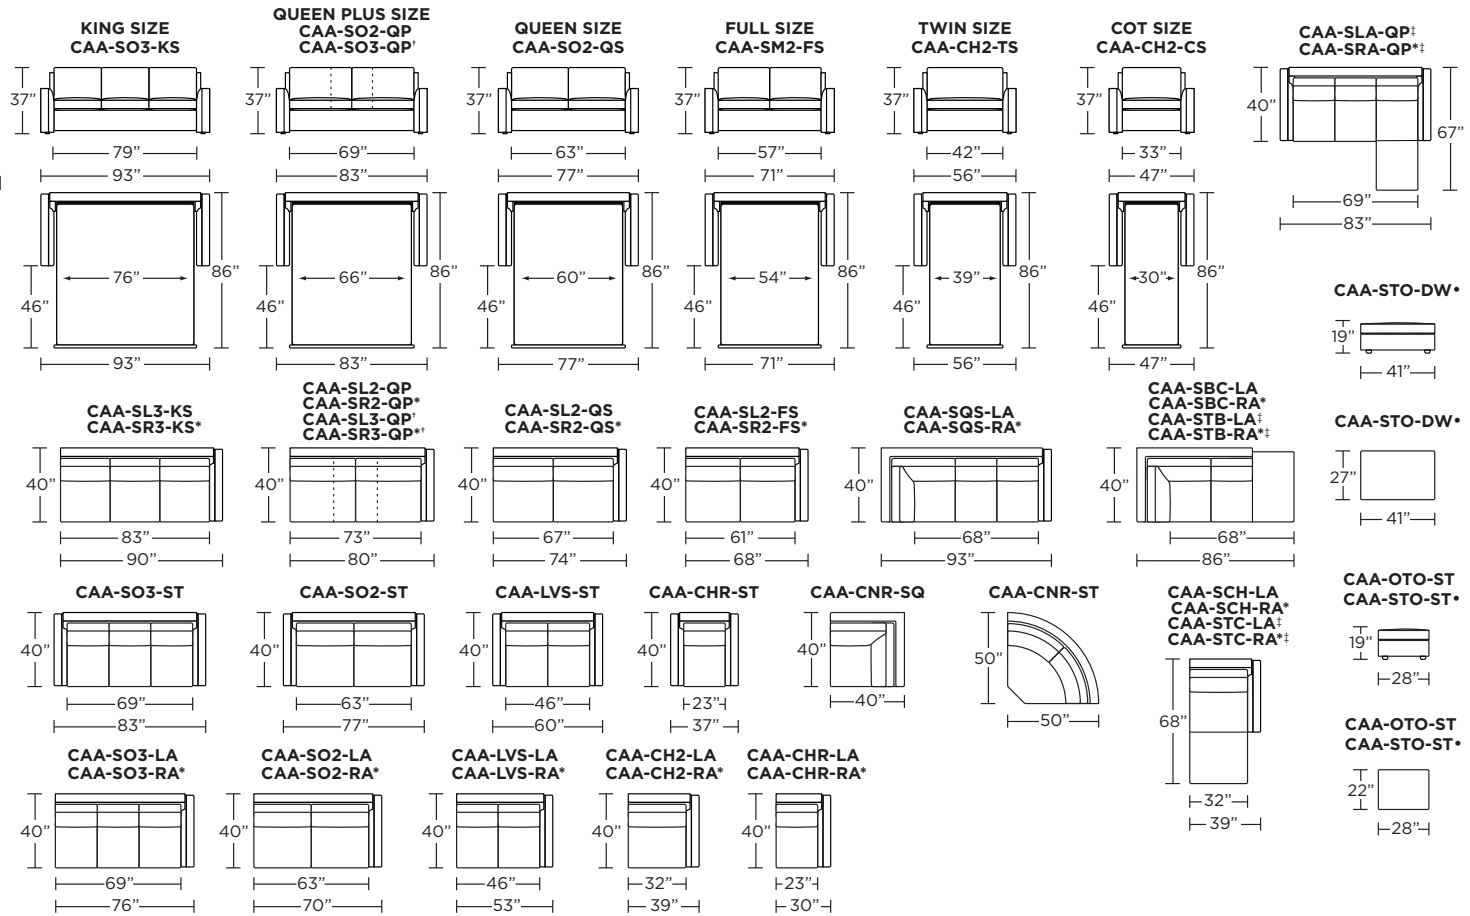

COMFORT SLEEPER® COLLECTION

CLARA

**AMERICAN
LEATHER®**

Standard Comfort Sleeper®

- Features:**
 Featuring the patented Tiffany 24/7™ platform sleep system
 Room to stretch out with true 80 inches of bedroom-length sleeping surface
 Ultimate comfort on five inches of plush, high-density foam mattress
 Under-sofa dust covers keeps dust and dirt from ever touching the mattress
 Zero wall clearance
 Quick-ship delivery
 Single-needle top-stitch
 High-density, high-resiliency foam seat cushions
 Loose back and seat cushions
 Lifetime warranty on frame
 10-year mechanism warranty

Leg height is 1"

Please use actual leather, fabric, Crypton®, Sunbrella® and Ultrasuede® swatches when specifying furniture as the colors shown may vary due to the printing process.

Note: Seat depth includes cushion overhang which may be up to 1"

- * Picture shows left arm seated. Please specify left or right arm seated when ordering.
- All orders are in seated position.
- † Dotted lines for Queen Plus sizes indicates the number of seats.
- All dimensions are approximate and subject to change.
- ‡ Chaise lifts up to reveal hidden storage space. • Storage