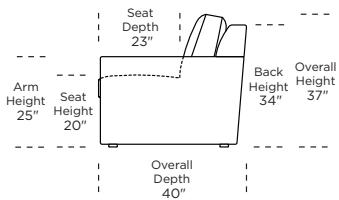

Leg height is 1"

Please use actual leather, fabric, Crypton®, Sunbrella® and Ultrasuede® swatches when specifying furniture as the colors shown may vary due to the printing process.

Note: Seat depth includes cushion overhang which may be up to 1"

- * Picture shows left arm seated. Please specify left or right arm seated when ordering.
- All orders are in seated position.
- † Dotted lines for Queen Plus sizes indicates the number of seats.
- All dimensions are approximate and subject to change.
- ‡ Chaise lifts up to reveal hidden storage space. • Storage