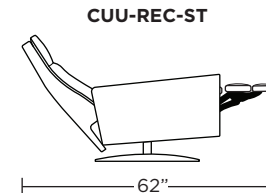

Standard Features:

- Advanced unidirectional suspension system
- Premium high-density, high-resiliency foam seat cushion
- Down encased cushioning
- Semi-attached back cushion
- Tight seat cushion
- Single-needle top-stitch with thick thread
- Lifetime warranty on frame and suspension
- Quick-ship delivery

Options:

- Disc base available in Natural Walnut or Brushed Metal
- Four star base available in Antique Brass, Burnished Bronze, Natural Walnut or Polished Nickel

Additional Power Options:

- Motorized recliner with an in-arm control panel that is easy to use and includes a USB charging port
- Motor has a five-year warranty
- Lithium-ion battery pack available
- Battery pack has a one-year warranty