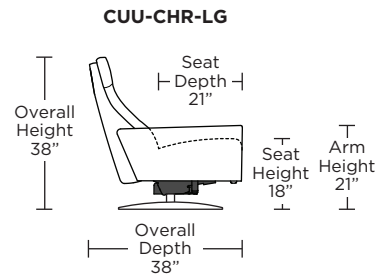

**CUMULUS**

**Standard Features:**

- Patented weight balanced mechanism
- Monofilament elastic webbing suspension
- Premium high-density, high-resiliency molded foam seat cushion encased in down
- Down encased cushioning
- Semi-attached back cushion
- Tight seat cushion
- Single-needle top-stitch with thick thread
- Manual articulating headrest
- Lifetime warranty on frame and suspension
- Quick-ship delivery
- Ten year warranty on mechanism

**Wall Clearance: ST - 14", LG - 16", XL - 18"**

Scale: 1/4 inch = 1 foot  
All dimensions are approximate and subject to change.  
Specify components from the sitting position.

**Standard Features:**

- Advanced unidirectional suspension system
- Premium high-density, high-resiliency foam seat cushion
- Down encased cushioning
- Semi-attached back cushion
- Tight seat cushion
- Single-needle top-stitch with thick thread
- Lifetime warranty on frame and suspension
- Quick-ship delivery

Please use actual leather, fabric, Crypton®, Sunbrella® and Ultrasuede® swatches when specifying furniture as the colors shown may vary due to the printing process.

**Wall Clearance: ST - 16", LG - 17", XL - 18"**

Scale: 1/4 inch = 1 foot  
All dimensions are approximate and subject to change.  
Specify components from the sitting position.