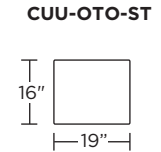

**Wall Clearance: ST - 14", LG - 16", XL - 18"**

Scale: 1/4 inch = 1 foot  
All dimensions are approximate and subject to change.  
Specify components from the sitting position.

**Standard Features:**

- Advanced unidirectional suspension system
- Premium high-density, high-resiliency foam seat cushion
- Down encased cushioning
- Semi-attached back cushion
- Tight seat cushion
- Single-needle top-stitch with thick thread
- Lifetime warranty on frame and suspension
- Quick-ship delivery

Scale: 1/4 inch = 1 foot  
All dimensions are approximate and subject to change.  
Specify components from the sitting position.