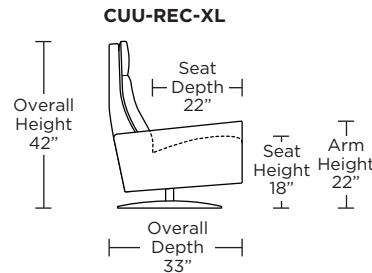

**Wall Clearance: ST - 14", LG - 16", XL - 18"**

Scale: 1/4 inch = 1 foot  
All dimensions are approximate and subject to change.  
Specify components from the sitting position.

**Standard Features:**

- Advanced unidirectional suspension system
- Premium high-density, high-resiliency foam seat cushion
- Down encased cushioning
- Semi-attached back cushion
- Tight seat cushion
- Single-needle top-stitch with thick thread
- Lifetime warranty on frame and suspension
- Quick-ship delivery

Please use actual leather, fabric, Crypton®, Sunbrella® and Ultrasuede® swatches when specifying furniture as the colors shown may vary due to the printing process.

**Wall Clearance: ST - 16", LG - 17", XL - 18"**

Scale: 1/4 inch = 1 foot  
All dimensions are approximate and subject to change.  
Specify components from the sitting position.