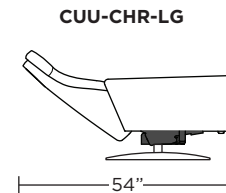

**Wall Clearance: ST - 14", LG - 16", XL - 18"**

Scale: 1/4 inch = 1 foot  
All dimensions are approximate and subject to change.  
Specify components from the sitting position.

**Standard Features:**

- Advanced unidirectional suspension system
- Premium high-density, high-resiliency foam seat cushion
- Down encased cushioning
- Semi-attached back cushion
- Tight seat cushion
- Single-needle top-stitch with thick thread
- Lifetime warranty on frame and suspension
- Quick-ship delivery