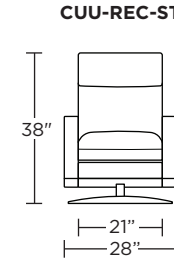

Standard Features:

- Advanced unidirectional suspension system
- Premium high-density, high-resiliency foam seat cushion
- Down encased cushioning
- Semi-attached back cushion
- Tight seat cushion
- Single-needle top-stitch with thick thread
- Lifetime warranty on frame and suspension
- Quick-ship delivery

Options:

- Disc base available in Natural Walnut or Brushed Metal
- Four star base available in Antique Brass, Burnished Bronze, Natural Walnut or Polished Nickel

Additional Power Options:

- Motorized recliner with an in-arm control panel that is easy to use and includes a USB charging port
- Motor has a five-year warranty
- Lithium-ion battery pack available
- Battery pack has a one-year warranty