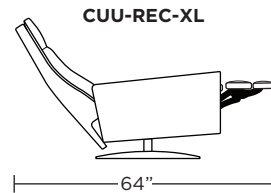

Standard Features:

- Advanced unidirectional suspension system
- Premium high-density, high-resiliency foam seat cushion
- Down encased cushioning
- Semi-attached back cushion
- Tight seat cushion
- Single-needle top-stitch with thick thread
- Lifetime warranty on frame and suspension
- Quick-ship delivery

Options:

- Disc base available in Natural Walnut or Brushed Metal
- Four star base available in Antique Brass, Burnished Bronze, Natural Walnut or Polished Nickel

Additional Power Options:

- Motorized recliner with an in-arm control panel that is easy to use and includes a USB charging port
- Motor has a five-year warranty
- Lithium-ion battery pack available
- Battery pack has a one-year warranty