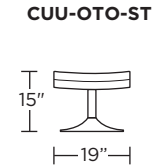

**CUMULUS**

**Standard Features:**

- Patented weight balanced mechanism
- Monofilament elastic webbing suspension
- Premium high-density, high-resiliency molded foam seat cushion encased in down
- Down encased cushioning
- Semi-attached back cushion
- Tight seat cushion
- Single-needle top-stitch with thick thread
- Manual articulating headrest
- Lifetime warranty on frame and suspension
- Quick-ship delivery
- Ten year warranty on mechanism

**Wall Clearance: ST - 14", LG - 16", XL - 18"**

Scale: 1/4 inch = 1 foot  
All dimensions are approximate and subject to change.  
Specify components from the sitting position.

**Standard Features:**

- Advanced unidirectional suspension system
- Premium high-density, high-resiliency foam seat cushion
- Down encased cushioning
- Semi-attached back cushion
- Tight seat cushion
- Single-needle top-stitch with thick thread
- Lifetime warranty on frame and suspension
- Quick-ship delivery

Scale: 1/4 inch = 1 foot  
All dimensions are approximate and subject to change.  
Specify components from the sitting position.