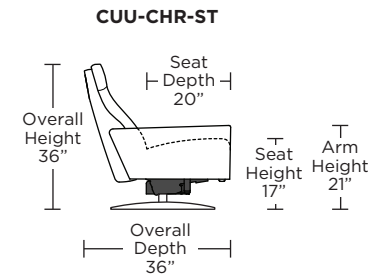

**Wall Clearance: ST - 14", LG - 16", XL - 18"**

Scale: 1/4 inch = 1 foot  
All dimensions are approximate and subject to change.  
Specify components from the sitting position.

**Standard Features:**

- Advanced unidirectional suspension system
- Premium high-density, high-resiliency foam seat cushion
- Down encased cushioning
- Semi-attached back cushion
- Tight seat cushion
- Single-needle top-stitch with thick thread
- Lifetime warranty on frame and suspension
- Quick-ship delivery

Please use actual leather, fabric, Crypton®, Sunbrella® and Ultrasuede® swatches when specifying furniture as the colors shown may vary due to the printing process.

**Wall Clearance: ST - 16", LG - 17", XL - 18"**

Scale: 1/4 inch = 1 foot  
All dimensions are approximate and subject to change.  
Specify components from the sitting position.