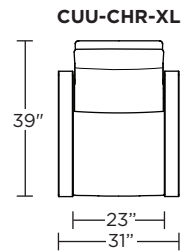

**Wall Clearance: ST - 14", LG - 16", XL - 18"**

Scale: 1/4 inch = 1 foot  
All dimensions are approximate and subject to change.  
Specify components from the sitting position.

**Standard Features:**

- Advanced unidirectional suspension system
- Premium high-density, high-resiliency foam seat cushion
- Down encased cushioning
- Semi-attached back cushion
- Tight seat cushion
- Single-needle top-stitch with thick thread
- Lifetime warranty on frame and suspension
- Quick-ship delivery

Scale: 1/4 inch = 1 foot  
All dimensions are approximate and subject to change.  
Specify components from the sitting position.