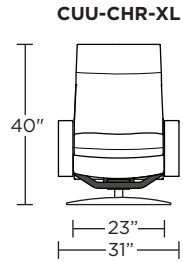

**Wall Clearance: ST - 14", LG - 16", XL - 18"**

Scale: 1/4 inch = 1 foot  
All dimensions are approximate and subject to change.  
Specify components from the sitting position.

**Standard Features:**

- Advanced unidirectional suspension system
- Premium high-density, high-resiliency foam seat cushion
- Down encased cushioning
- Semi-attached back cushion
- Tight seat cushion
- Single-needle top-stitch with thick thread
- Lifetime warranty on frame and suspension
- Quick-ship delivery

Scale: 1/4 inch = 1 foot  
All dimensions are approximate and subject to change.  
Specify components from the sitting position.