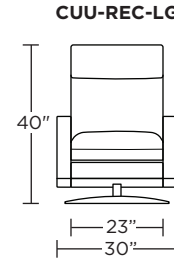

Standard Features:

- Advanced unidirectional suspension system
- Premium high-density, high-resiliency foam seat cushion
- Down encased cushioning
- Semi-attached back cushion
- Tight seat cushion
- Single-needle top-stitch with thick thread
- Lifetime warranty on frame and suspension
- Quick-ship delivery

Options:

- Disc base available in Natural Walnut or Brushed Metal
- Four star base available in Antique Brass, Burnished Bronze, Natural Walnut or Polished Nickel

Additional Power Options:

- Motorized recliner with an in-arm control panel that is easy to use and includes a USB charging port
- Motor has a five-year warranty
- Lithium-ion battery pack available
- Battery pack has a one-year warranty