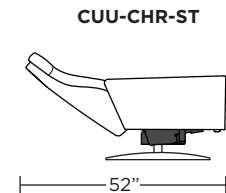

**Wall Clearance: ST - 14", LG - 16", XL - 18"**

Scale: 1/4 inch = 1 foot  
All dimensions are approximate and subject to change.  
Specify components from the sitting position.

**Standard Features:**

- Advanced unidirectional suspension system
- Premium high-density, high-resiliency foam seat cushion
- Down encased cushioning
- Semi-attached back cushion
- Tight seat cushion
- Single-needle top-stitch with thick thread
- Lifetime warranty on frame and suspension
- Quick-ship delivery