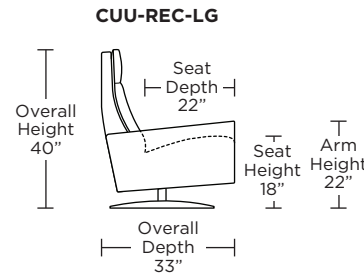

**Wall Clearance: ST - 14", LG - 16", XL - 18"**

Scale: 1/4 inch = 1 foot  
All dimensions are approximate and subject to change.  
Specify components from the sitting position.

**Standard Features:**

- Advanced unidirectional suspension system
- Premium high-density, high-resiliency foam seat cushion
- Down encased cushioning
- Semi-attached back cushion
- Tight seat cushion
- Single-needle top-stitch with thick thread
- Lifetime warranty on frame and suspension
- Quick-ship delivery

Please use actual leather, fabric, Crypton®, Sunbrella® and Ultrasuede® swatches when specifying furniture as the colors shown may vary due to the printing process.

**Wall Clearance: ST - 16", LG - 17", XL - 18"**

Scale: 1/4 inch = 1 foot  
All dimensions are approximate and subject to change.  
Specify components from the sitting position.