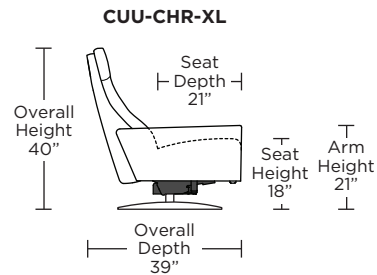

**CUMULUS**

**Standard Features:**

- Patented weight balanced mechanism
- Monofilament elastic webbing suspension
- Premium high-density, high-resiliency molded foam seat cushion encased in down
- Down encased cushioning
- Semi-attached back cushion
- Tight seat cushion
- Single-needle top-stitch with thick thread
- Manual articulating headrest
- Lifetime warranty on frame and suspension
- Quick-ship delivery
- Ten year warranty on mechanism

**Wall Clearance: ST - 14", LG - 16", XL - 18"**

Scale: 1/4 inch = 1 foot  
All dimensions are approximate and subject to change.  
Specify components from the sitting position.

**Standard Features:**

- Advanced unidirectional suspension system
- Premium high-density, high-resiliency foam seat cushion
- Down encased cushioning
- Semi-attached back cushion
- Tight seat cushion
- Single-needle top-stitch with thick thread
- Lifetime warranty on frame and suspension
- Quick-ship delivery

Please use actual leather, fabric, Crypton®, Sunbrella® and Ultrasuede® swatches when specifying furniture as the colors shown may vary due to the printing process.

**Wall Clearance: ST - 16", LG - 17", XL - 18"**

Scale: 1/4 inch = 1 foot  
All dimensions are approximate and subject to change.  
Specify components from the sitting position.