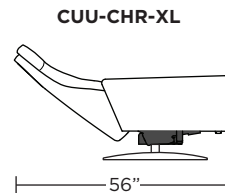

**Wall Clearance: ST - 14", LG - 16", XL - 18"**

Scale: 1/4 inch = 1 foot  
All dimensions are approximate and subject to change.  
Specify components from the sitting position.

**Standard Features:**

- Advanced unidirectional suspension system
- Premium high-density, high-resiliency foam seat cushion
- Down encased cushioning
- Semi-attached back cushion
- Tight seat cushion
- Single-needle top-stitch with thick thread
- Lifetime warranty on frame and suspension
- Quick-ship delivery