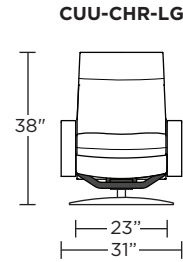

**Wall Clearance: ST - 14", LG - 16", XL - 18"**

Scale: 1/4 inch = 1 foot  
All dimensions are approximate and subject to change.  
Specify components from the sitting position.

**Standard Features:**

- Advanced unidirectional suspension system
- Premium high-density, high-resiliency foam seat cushion
- Down encased cushioning
- Semi-attached back cushion
- Tight seat cushion
- Single-needle top-stitch with thick thread
- Lifetime warranty on frame and suspension
- Quick-ship delivery

Scale: 1/4 inch = 1 foot  
All dimensions are approximate and subject to change.  
Specify components from the sitting position.