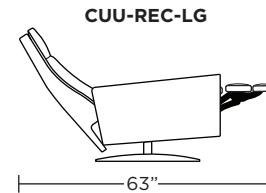

Standard Features:

- Advanced unidirectional suspension system
- Premium high-density, high-resiliency foam seat cushion
- Down encased cushioning
- Semi-attached back cushion
- Tight seat cushion
- Single-needle top-stitch with thick thread
- Lifetime warranty on frame and suspension
- Quick-ship delivery

Options:

- Disc base available in Natural Walnut or Brushed Metal
- Four star base available in Antique Brass, Burnished Bronze, Natural Walnut or Polished Nickel

Additional Power Options:

- Motorized recliner with an in-arm control panel that is easy to use and includes a USB charging port
- Motor has a five-year warranty
- Lithium-ion battery pack available
- Battery pack has a one-year warranty