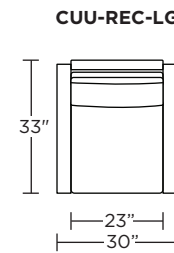

Standard Features:

- Advanced unidirectional suspension system
- Premium high-density, high-resiliency foam seat cushion
- Down encased cushioning
- Semi-attached back cushion
- Tight seat cushion
- Single-needle top-stitch with thick thread
- Lifetime warranty on frame and suspension
- Quick-ship delivery

Options:

- Disc base available in Natural Walnut or Brushed Metal
- Four star base available in Antique Brass, Burnished Bronze, Natural Walnut or Polished Nickel

Additional Power Options:

- Motorized recliner with an in-arm control panel that is easy to use and includes a USB charging port
- Motor has a five-year warranty
- Lithium-ion battery pack available
- Battery pack has a one-year warranty