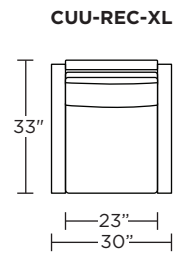

Standard Features:

- Advanced unidirectional suspension system
- Premium high-density, high-resiliency foam seat cushion
- Down encased cushioning
- Semi-attached back cushion
- Tight seat cushion
- Single-needle top-stitch with thick thread
- Lifetime warranty on frame and suspension
- Quick-ship delivery

Options:

- Disc base available in Natural Walnut or Brushed Metal
- Four star base available in Antique Brass, Burnished Bronze, Natural Walnut or Polished Nickel

Additional Power Options:

- Motorized recliner with an in-arm control panel that is easy to use and includes a USB charging port
- Motor has a five-year warranty
- Lithium-ion battery pack available
- Battery pack has a one-year warranty