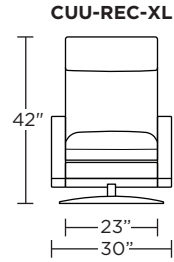

Standard Features:

- Advanced unidirectional suspension system
- Premium high-density, high-resiliency foam seat cushion
- Down encased cushioning
- Semi-attached back cushion
- Tight seat cushion
- Single-needle top-stitch with thick thread
- Lifetime warranty on frame and suspension
- Quick-ship delivery

Options:

- Disc base available in Natural Walnut or Brushed Metal
- Four star base available in Antique Brass, Burnished Bronze, Natural Walnut or Polished Nickel

Additional Power Options:

- Motorized recliner with an in-arm control panel that is easy to use and includes a USB charging port
- Motor has a five-year warranty
- Lithium-ion battery pack available
- Battery pack has a one-year warranty