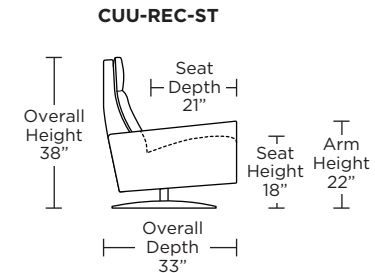

**Wall Clearance: ST - 14", LG - 16", XL - 18"**

Scale: 1/4 inch = 1 foot  
All dimensions are approximate and subject to change.  
Specify components from the sitting position.

**Standard Features:**

- Advanced unidirectional suspension system
- Premium high-density, high-resiliency foam seat cushion
- Down encased cushioning
- Semi-attached back cushion
- Tight seat cushion
- Single-needle top-stitch with thick thread
- Lifetime warranty on frame and suspension
- Quick-ship delivery

Please use actual leather, fabric, Crypton®, Sunbrella® and Ultrasuede® swatches when specifying furniture as the colors shown may vary due to the printing process.

**Wall Clearance: ST - 16", LG - 17", XL - 18"**

Scale: 1/4 inch = 1 foot  
All dimensions are approximate and subject to change.  
Specify components from the sitting position.