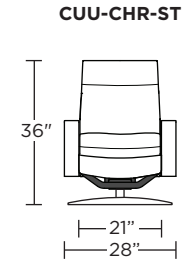

**Wall Clearance: ST - 14", LG - 16", XL - 18"**

Scale: 1/4 inch = 1 foot  
All dimensions are approximate and subject to change.  
Specify components from the sitting position.

**Standard Features:**

- Advanced unidirectional suspension system
- Premium high-density, high-resiliency foam seat cushion
- Down encased cushioning
- Semi-attached back cushion
- Tight seat cushion
- Single-needle top-stitch with thick thread
- Lifetime warranty on frame and suspension
- Quick-ship delivery

Scale: 1/4 inch = 1 foot  
All dimensions are approximate and subject to change.  
Specify components from the sitting position.