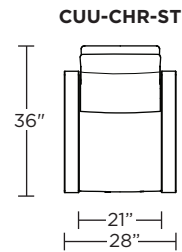

**Wall Clearance: ST - 14", LG - 16", XL - 18"**

Scale: 1/4 inch = 1 foot  
All dimensions are approximate and subject to change.  
Specify components from the sitting position.

**Standard Features:**

- Advanced unidirectional suspension system
- Premium high-density, high-resiliency foam seat cushion
- Down encased cushioning
- Semi-attached back cushion
- Tight seat cushion
- Single-needle top-stitch with thick thread
- Lifetime warranty on frame and suspension
- Quick-ship delivery

Scale: 1/4 inch = 1 foot  
All dimensions are approximate and subject to change.  
Specify components from the sitting position.