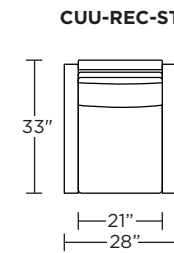

Standard Features:

- Advanced unidirectional suspension system
- Premium high-density, high-resiliency foam seat cushion
- Down encased cushioning
- Semi-attached back cushion
- Tight seat cushion
- Single-needle top-stitch with thick thread
- Lifetime warranty on frame and suspension
- Quick-ship delivery

Options:

- Disc base available in Natural Walnut or Brushed Metal
- Four star base available in Antique Brass, Burnished Bronze, Natural Walnut or Polished Nickel

Additional Power Options:

- Motorized recliner with an in-arm control panel that is easy to use and includes a USB charging port
- Motor has a five-year warranty
- Lithium-ion battery pack available
- Battery pack has a one-year warranty