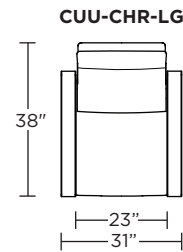

**Wall Clearance: ST - 14", LG - 16", XL - 18"**

Scale: 1/4 inch = 1 foot  
All dimensions are approximate and subject to change.  
Specify components from the sitting position.

**Standard Features:**

- Advanced unidirectional suspension system
- Premium high-density, high-resiliency foam seat cushion
- Down encased cushioning
- Semi-attached back cushion
- Tight seat cushion
- Single-needle top-stitch with thick thread
- Lifetime warranty on frame and suspension
- Quick-ship delivery

Scale: 1/4 inch = 1 foot  
All dimensions are approximate and subject to change.  
Specify components from the sitting position.