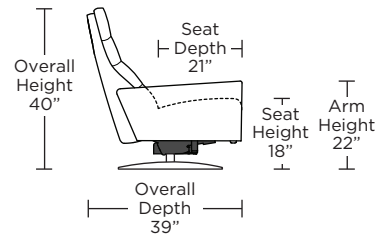

**Wall Clearance: ST - 14", LG - 16", XL - 18"**

**CRS-CHR-XL**

**CRS-CHR-XL**

**CRS-CHR-XL**

**CRS-CHR-LG**

**CRS-CHR-LG**

**CRS-CHR-LG**

**CRS-CHR-ST**

**CRS-CHR-ST**

**CRS-CHR-ST**

**CRS-OTO-ST**

**CRS-OTO-ST**

**CRS-CHR-XL**

**CRS-CHR-LG**

**CRS-CHR-ST**

Scale: 1/4 inch = 1 foot  
All dimensions are approximate and subject to change.  
Specify components from the sitting position.