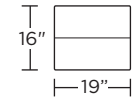

**Wall Clearance: ST - 14", LG - 16", XL - 18"**

**CRS-CHR-XL**

**CRS-CHR-XL**

**CRS-CHR-XL**

**CRS-CHR-LG**

**CRS-CHR-LG**

**CRS-CHR-LG**

**CRS-CHR-ST**

**CRS-CHR-ST**

**CRS-CHR-ST**

**CRS-OTO-ST**

**CRS-OTO-ST**

**CRS-CHR-XL**

**CRS-CHR-LG**

**CRS-CHR-ST**

Scale: 1/4 inch = 1 foot  
All dimensions are approximate and subject to change.  
Specify components from the sitting position.