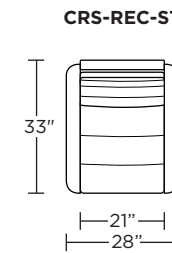

Standard Features:

- Advanced unidirectional suspension system
- Premium high-density, high-resiliency foam seat cushion
- Down encased cushioning
- Channeled back and seat cushion
- Semi-attached back cushion
- Tight seat cushion
- Single-needle top-stitch
- Lifetime warranty on frame and suspension
- Quick-ship delivery

Options:

- Disc base available in Natural Walnut or Brushed Metal
- Four star base available in Antique Brass, Burnished Bronze, Natural Walnut or Polished Nickel

Additional Power Options:

- Motorized recliner with an in-arm control panel that is easy to use and includes a USB charging port
- Motor has a five-year warranty
- Lithium-ion battery pack available
- Battery pack has a one-year warranty