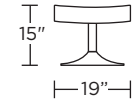

**Wall Clearance: ST - 14", LG - 16", XL - 18"**

**CRS-CHR-XL**

**CRS-CHR-XL**

**CRS-CHR-XL**

**CRS-CHR-LG**

**CRS-CHR-LG**

**CRS-CHR-LG**

**CRS-CHR-ST**

**CRS-CHR-ST**

**CRS-CHR-ST**

**CRS-OTO-ST**

**CRS-OTO-ST**

**CRS-CHR-XL**

**CRS-CHR-LG**

**CRS-CHR-ST**

Scale: 1/4 inch = 1 foot  
All dimensions are approximate and subject to change.  
Specify components from the sitting position.