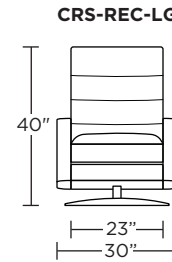

Standard Features:

- Advanced unidirectional suspension system
- Premium high-density, high-resiliency foam seat cushion
- Down encased cushioning
- Channeled back and seat cushion
- Semi-attached back cushion
- Tight seat cushion
- Single-needle top-stitch
- Lifetime warranty on frame and suspension
- Quick-ship delivery

Options:

- Disc base available in Natural Walnut or Brushed Metal
- Four star base available in Antique Brass, Burnished Bronze, Natural Walnut or Polished Nickel

Additional Power Options:

- Motorized recliner with an in-arm control panel that is easy to use and includes a USB charging port
- Motor has a five-year warranty
- Lithium-ion battery pack available
- Battery pack has a one-year warranty