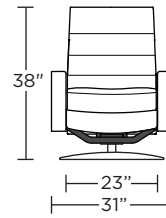

**Wall Clearance: ST - 14", LG - 16", XL - 18"**

**CRS-CHR-XL**

**CRS-CHR-XL**

**CRS-CHR-XL**

**CRS-CHR-LG**

**CRS-CHR-LG**

**CRS-CHR-LG**

**CRS-CHR-ST**

**CRS-CHR-ST**

**CRS-CHR-ST**

**CRS-OTO-ST**

**CRS-OTO-ST**

**CRS-CHR-XL**

**CRS-CHR-LG**

**CRS-CHR-ST**

Scale: 1/4 inch = 1 foot  
All dimensions are approximate and subject to change.  
Specify components from the sitting position.

Scale: 1/4 inch = 1 foot  
All dimensions are approximate and subject to change.  
Specify components from the sitting position.