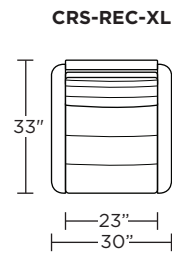

Standard Features:

- Advanced unidirectional suspension system
- Premium high-density, high-resiliency foam seat cushion
- Down encased cushioning
- Channeled back and seat cushion
- Semi-attached back cushion
- Tight seat cushion
- Single-needle top-stitch
- Lifetime warranty on frame and suspension
- Quick-ship delivery

Options:

- Disc base available in Natural Walnut or Brushed Metal
- Four star base available in Antique Brass, Burnished Bronze, Natural Walnut or Polished Nickel

Additional Power Options:

- Motorized recliner with an in-arm control panel that is easy to use and includes a USB charging port
- Motor has a five-year warranty
- Lithium-ion battery pack available
- Battery pack has a one-year warranty