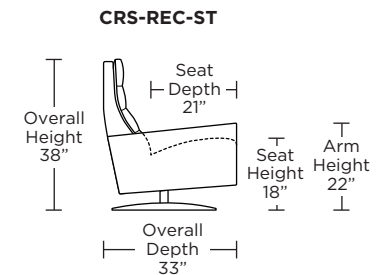

**Wall Clearance: ST - 14", LG - 16", XL - 18"**

**CRS-CHR-XL**

**CRS-CHR-XL**

**CRS-CHR-XL**

**CRS-CHR-LG**

**CRS-CHR-LG**

**CRS-CHR-LG**

**CRS-CHR-ST**

**CRS-CHR-ST**

**CRS-CHR-ST**

**CRS-OTO-ST**

**CRS-OTO-ST**

**CRS-CHR-XL**

**CRS-CHR-LG**

**CRS-CHR-ST**

Scale: 1/4 inch = 1 foot  
All dimensions are approximate and subject to change.  
Specify components from the sitting position.

Please use actual leather, fabric, Crypton®, Sunbrella® and Ultrasuede® swatches when specifying furniture as the colors shown may vary due to the printing process.

**Wall Clearance: ST - 16", LG - 17", XL - 18"**

Scale: 1/4 inch = 1 foot  
All dimensions are approximate and subject to change.  
Specify components from the sitting position.