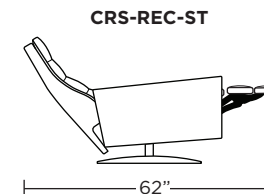

Standard Features:

- Advanced unidirectional suspension system
- Premium high-density, high-resiliency foam seat cushion
- Down encased cushioning
- Channeled back and seat cushion
- Semi-attached back cushion
- Tight seat cushion
- Single-needle top-stitch
- Lifetime warranty on frame and suspension
- Quick-ship delivery

Options:

- Disc base available in Natural Walnut or Brushed Metal
- Four star base available in Antique Brass, Burnished Bronze, Natural Walnut or Polished Nickel

Additional Power Options:

- Motorized recliner with an in-arm control panel that is easy to use and includes a USB charging port
- Motor has a five-year warranty
- Lithium-ion battery pack available
- Battery pack has a one-year warranty