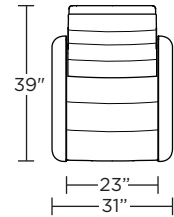

**Wall Clearance: ST - 14", LG - 16", XL - 18"**

**CRS-CHR-XL**

**CRS-CHR-XL**

**CRS-CHR-XL**

**CRS-CHR-LG**

**CRS-CHR-LG**

**CRS-CHR-LG**

**CRS-CHR-ST**

**CRS-CHR-ST**

**CRS-CHR-ST**

**CRS-OTO-ST**

**CRS-OTO-ST**

**CRS-CHR-XL**

**CRS-CHR-LG**

**CRS-CHR-ST**

Scale: 1/4 inch = 1 foot  
All dimensions are approximate and subject to change.  
Specify components from the sitting position.

Scale: 1/4 inch = 1 foot  
All dimensions are approximate and subject to change.  
Specify components from the sitting position.