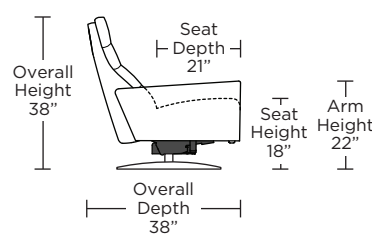

**Wall Clearance: ST - 14", LG - 16", XL - 18"**

**CRS-CHR-XL**

**CRS-CHR-XL**

**CRS-CHR-XL**

**CRS-CHR-LG**

**CRS-CHR-LG**

**CRS-CHR-LG**

**CRS-CHR-ST**

**CRS-CHR-ST**

**CRS-CHR-ST**

**CRS-OTO-ST**

**CRS-OTO-ST**

**CRS-CHR-XL**

**CRS-CHR-LG**

**CRS-CHR-ST**

Scale: 1/4 inch = 1 foot  
All dimensions are approximate and subject to change.  
Specify components from the sitting position.