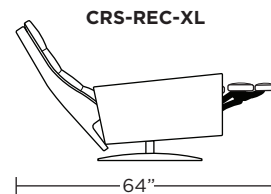

Standard Features:

- Advanced unidirectional suspension system
- Premium high-density, high-resiliency foam seat cushion
- Down encased cushioning
- Channeled back and seat cushion
- Semi-attached back cushion
- Tight seat cushion
- Single-needle top-stitch
- Lifetime warranty on frame and suspension
- Quick-ship delivery

Options:

- Disc base available in Natural Walnut or Brushed Metal
- Four star base available in Antique Brass, Burnished Bronze, Natural Walnut or Polished Nickel

Additional Power Options:

- Motorized recliner with an in-arm control panel that is easy to use and includes a USB charging port
- Motor has a five-year warranty
- Lithium-ion battery pack available
- Battery pack has a one-year warranty