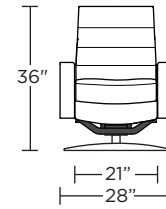

**Wall Clearance: ST - 14", LG - 16", XL - 18"**

**CRS-CHR-XL**

**CRS-CHR-XL**

**CRS-CHR-XL**

**CRS-CHR-LG**

**CRS-CHR-LG**

**CRS-CHR-LG**

**CRS-CHR-ST**

**CRS-CHR-ST**

**CRS-CHR-ST**

**CRS-OTO-ST**

**CRS-OTO-ST**

**CRS-CHR-XL**

**CRS-CHR-LG**

**CRS-CHR-ST**

Scale: 1/4 inch = 1 foot  
All dimensions are approximate and subject to change.  
Specify components from the sitting position.