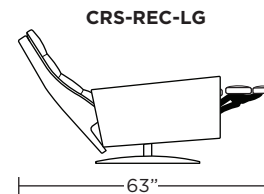

Standard Features:

- Advanced unidirectional suspension system
- Premium high-density, high-resiliency foam seat cushion
- Down encased cushioning
- Channeled back and seat cushion
- Semi-attached back cushion
- Tight seat cushion
- Single-needle top-stitch
- Lifetime warranty on frame and suspension
- Quick-ship delivery

Options:

- Disc base available in Natural Walnut or Brushed Metal
- Four star base available in Antique Brass, Burnished Bronze, Natural Walnut or Polished Nickel

Additional Power Options:

- Motorized recliner with an in-arm control panel that is easy to use and includes a USB charging port
- Motor has a five-year warranty
- Lithium-ion battery pack available
- Battery pack has a one-year warranty