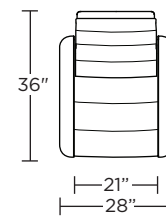

**Wall Clearance: ST - 14", LG - 16", XL - 18"**

**CRS-CHR-XL**

**CRS-CHR-XL**

**CRS-CHR-XL**

**CRS-CHR-LG**

**CRS-CHR-LG**

**CRS-CHR-LG**

**CRS-CHR-ST**

**CRS-CHR-ST**

**CRS-CHR-ST**

**CRS-OTO-ST**

**CRS-OTO-ST**

**CRS-CHR-XL**

**CRS-CHR-LG**

**CRS-CHR-ST**

Scale: 1/4 inch = 1 foot  
All dimensions are approximate and subject to change.  
Specify components from the sitting position.

Scale: 1/4 inch = 1 foot  
All dimensions are approximate and subject to change.  
Specify components from the sitting position.