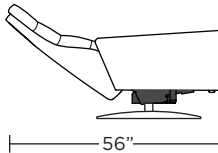

**Wall Clearance: ST - 14", LG - 16", XL - 18"**

**CRS-CHR-XL**

**CRS-CHR-XL**

**CRS-CHR-XL**

**CRS-CHR-LG**

**CRS-CHR-LG**

**CRS-CHR-LG**

**CRS-CHR-ST**

**CRS-CHR-ST**

**CRS-CHR-ST**

**CRS-OTO-ST**

**CRS-OTO-ST**

**CRS-CHR-XL**

**CRS-CHR-LG**

**CRS-CHR-ST**

Scale: 1/4 inch = 1 foot  
All dimensions are approximate and subject to change.  
Specify components from the sitting position.