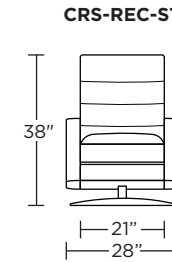

Standard Features:

- Advanced unidirectional suspension system
- Premium high-density, high-resiliency foam seat cushion
- Down encased cushioning
- Channeled back and seat cushion
- Semi-attached back cushion
- Tight seat cushion
- Single-needle top-stitch
- Lifetime warranty on frame and suspension
- Quick-ship delivery

Options:

- Disc base available in Natural Walnut or Brushed Metal
- Four star base available in Antique Brass, Burnished Bronze, Natural Walnut or Polished Nickel

Additional Power Options:

- Motorized recliner with an in-arm control panel that is easy to use and includes a USB charging port
- Motor has a five-year warranty
- Lithium-ion battery pack available
- Battery pack has a one-year warranty