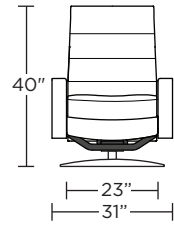

**Wall Clearance: ST - 14", LG - 16", XL - 18"**

**CRS-CHR-XL**

**CRS-CHR-XL**

**CRS-CHR-XL**

**CRS-CHR-LG**

**CRS-CHR-LG**

**CRS-CHR-LG**

**CRS-CHR-ST**

**CRS-CHR-ST**

**CRS-CHR-ST**

**CRS-OTO-ST**

**CRS-OTO-ST**

**CRS-CHR-XL**

**CRS-CHR-LG**

**CRS-CHR-ST**

Scale: 1/4 inch = 1 foot  
All dimensions are approximate and subject to change.  
Specify components from the sitting position.

Scale: 1/4 inch = 1 foot  
All dimensions are approximate and subject to change.  
Specify components from the sitting position.