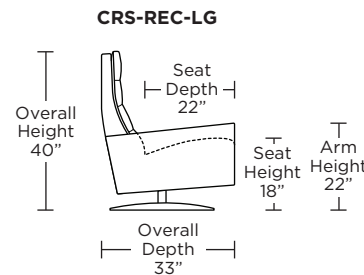

**Wall Clearance: ST - 14", LG - 16", XL - 18"**

**CRS-CHR-XL**

**CRS-CHR-XL**

**CRS-CHR-XL**

**CRS-CHR-LG**

**CRS-CHR-LG**

**CRS-CHR-LG**

**CRS-CHR-ST**

**CRS-CHR-ST**

**CRS-CHR-ST**

**CRS-OTO-ST**

**CRS-OTO-ST**

**CRS-CHR-XL**

**CRS-CHR-LG**

**CRS-CHR-ST**

Scale: 1/4 inch = 1 foot  
All dimensions are approximate and subject to change.  
Specify components from the sitting position.

Please use actual leather, fabric, Crypton®, Sunbrella® and Ultrasuede® swatches when specifying furniture as the colors shown may vary due to the printing process.

**Wall Clearance: ST - 16", LG - 17", XL - 18"**

Scale: 1/4 inch = 1 foot  
All dimensions are approximate and subject to change.  
Specify components from the sitting position.