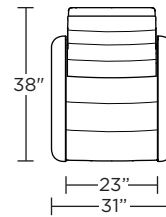

**Wall Clearance: ST - 14", LG - 16", XL - 18"**

**CRS-CHR-XL**

**CRS-CHR-XL**

**CRS-CHR-XL**

**CRS-CHR-LG**

**CRS-CHR-LG**

**CRS-CHR-LG**

**CRS-CHR-ST**

**CRS-CHR-ST**

**CRS-CHR-ST**

**CRS-OTO-ST**

**CRS-OTO-ST**

**CRS-CHR-XL**

**CRS-CHR-LG**

**CRS-CHR-ST**

Scale: 1/4 inch = 1 foot  
All dimensions are approximate and subject to change.  
Specify components from the sitting position.

Scale: 1/4 inch = 1 foot  
All dimensions are approximate and subject to change.  
Specify components from the sitting position.