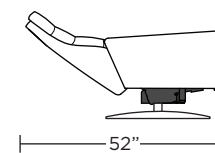

**Wall Clearance: ST - 14", LG - 16", XL - 18"**

**CRS-CHR-XL**

**CRS-CHR-XL**

**CRS-CHR-XL**

**CRS-CHR-LG**

**CRS-CHR-LG**

**CRS-CHR-LG**

**CRS-CHR-ST**

**CRS-CHR-ST**

**CRS-CHR-ST**

**CRS-OTO-ST**

**CRS-OTO-ST**

**CRS-CHR-XL**

**CRS-CHR-LG**

**CRS-CHR-ST**

Scale: 1/4 inch = 1 foot  
All dimensions are approximate and subject to change.  
Specify components from the sitting position.