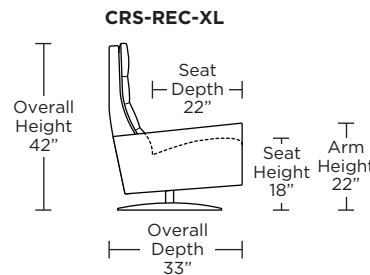

**Wall Clearance: ST - 14", LG - 16", XL - 18"**

**CRS-CHR-XL**

**CRS-CHR-XL**

**CRS-CHR-XL**

**CRS-CHR-LG**

**CRS-CHR-LG**

**CRS-CHR-LG**

**CRS-CHR-ST**

**CRS-CHR-ST**

**CRS-CHR-ST**

**CRS-OTO-ST**

**CRS-OTO-ST**

**CRS-CHR-XL**

**CRS-CHR-LG**

**CRS-CHR-ST**

Scale: 1/4 inch = 1 foot  
All dimensions are approximate and subject to change.  
Specify components from the sitting position.

Please use actual leather, fabric, Crypton®, Sunbrella® and Ultrasuede® swatches when specifying furniture as the colors shown may vary due to the printing process.

**Wall Clearance: ST - 16", LG - 17", XL - 18"**

Scale: 1/4 inch = 1 foot  
All dimensions are approximate and subject to change.  
Specify components from the sitting position.