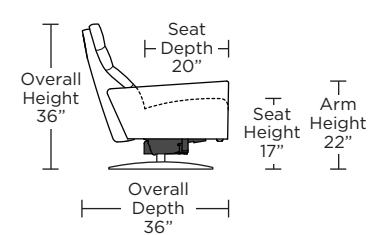

**Wall Clearance: ST - 14", LG - 16", XL - 18"**

**CRS-CHR-XL**

**CRS-CHR-XL**

**CRS-CHR-XL**

**CRS-CHR-LG**

**CRS-CHR-LG**

**CRS-CHR-LG**

**CRS-CHR-ST**

**CRS-CHR-ST**

**CRS-CHR-ST**

**CRS-OTO-ST**

**CRS-OTO-ST**

**CRS-CHR-XL**

**CRS-CHR-LG**

**CRS-CHR-ST**

Scale: 1/4 inch = 1 foot  
All dimensions are approximate and subject to change.  
Specify components from the sitting position.