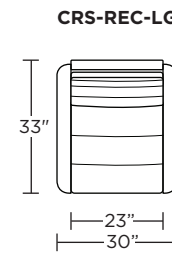

Standard Features:

- Advanced unidirectional suspension system
- Premium high-density, high-resiliency foam seat cushion
- Down encased cushioning
- Channeled back and seat cushion
- Semi-attached back cushion
- Tight seat cushion
- Single-needle top-stitch
- Lifetime warranty on frame and suspension
- Quick-ship delivery

Options:

- Disc base available in Natural Walnut or Brushed Metal
- Four star base available in Antique Brass, Burnished Bronze, Natural Walnut or Polished Nickel

Additional Power Options:

- Motorized recliner with an in-arm control panel that is easy to use and includes a USB charging port
- Motor has a five-year warranty
- Lithium-ion battery pack available
- Battery pack has a one-year warranty