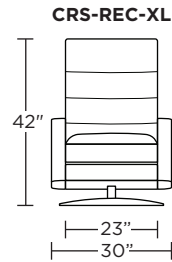

Standard Features:

- Advanced unidirectional suspension system
- Premium high-density, high-resiliency foam seat cushion
- Down encased cushioning
- Channeled back and seat cushion
- Semi-attached back cushion
- Tight seat cushion
- Single-needle top-stitch
- Lifetime warranty on frame and suspension
- Quick-ship delivery

Options:

- Disc base available in Natural Walnut or Brushed Metal
- Four star base available in Antique Brass, Burnished Bronze, Natural Walnut or Polished Nickel

Additional Power Options:

- Motorized recliner with an in-arm control panel that is easy to use and includes a USB charging port
- Motor has a five-year warranty
- Lithium-ion battery pack available
- Battery pack has a one-year warranty