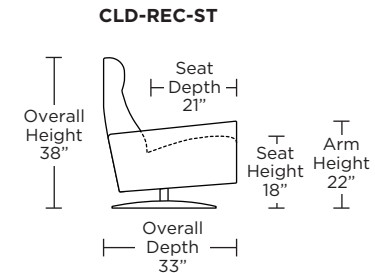

Wall Clearance: ST - 14", LG - 16", XL - 18"

CLD-CHR-XL

CLD-CHR-LG

CLD-CHR-ST

CLD-OTO-ST

CLD-OTO-ST

CLD-CHR-XL

CLD-CHR-LG

CLD-CHR-ST

CLD-CHR-XL

CLD-CHR-LG

CLD-CHR-ST

CLD-CHR-XL

CLD-CHR-LG

CLD-CHR-ST

Scale: 1/4 inch = 1 foot
All dimensions are approximate and subject to change.
Specify components from the sitting position.

Please use actual leather, fabric, Crypton®, Sunbrella® and Ultrasuede® swatches when specifying furniture as the colors shown may vary due to the printing process.

Wall Clearance: ST - 16", LG - 17", XL - 18"

Scale: 1/4 inch = 1 foot
 All dimensions are approximate and subject to change.
 Specify components from the sitting position.