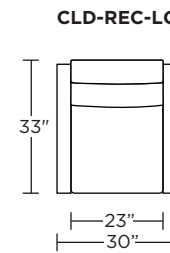

Wall Clearance: ST - 14", LG - 16", XL - 18"

CLD-CHR-XL

CLD-CHR-LG

CLD-CHR-ST

CLD-OTO-ST

CLD-OTO-ST

CLD-CHR-XL

CLD-CHR-LG

CLD-CHR-ST

CLD-CHR-XL

CLD-CHR-LG

CLD-CHR-ST

CLD-CHR-XL

CLD-CHR-LG

CLD-CHR-ST

Scale: 1/4 inch = 1 foot
All dimensions are approximate and subject to change.
Specify components from the sitting position.

Please use actual leather, fabric, Crypton®, Sunbrella® and Ultrasuede® swatches when specifying furniture as the colors shown may vary due to the printing process.

Wall Clearance: ST - 16", LG - 17", XL - 18"

Scale: 1/4 inch = 1 foot
 All dimensions are approximate and subject to change.
 Specify components from the sitting position.