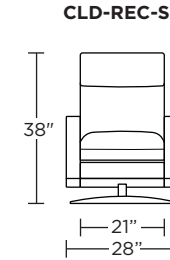

Wall Clearance: ST - 14", LG - 16", XL - 18"

CLD-CHR-XL

CLD-CHR-LG

CLD-CHR-ST

CLD-OTO-ST

CLD-OTO-ST

CLD-CHR-XL

CLD-CHR-LG

CLD-CHR-ST

CLD-CHR-XL

CLD-CHR-LG

CLD-CHR-ST

CLD-CHR-XL

CLD-CHR-LG

CLD-CHR-ST

Scale: 1/4 inch = 1 foot
All dimensions are approximate and subject to change.
Specify components from the sitting position.

Please use actual leather, fabric, Crypton®, Sunbrella® and Ultrasuede® swatches when specifying furniture as the colors shown may vary due to the printing process.

Wall Clearance: ST - 16", LG - 17", XL - 18"

Scale: 1/4 inch = 1 foot
 All dimensions are approximate and subject to change.
 Specify components from the sitting position.