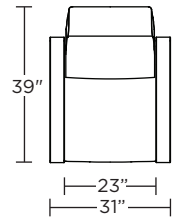

Wall Clearance: ST - 14", LG - 16", XL - 18"

CLD-CHR-XL

CLD-CHR-LG

CLD-CHR-ST

CLD-OTO-ST

CLD-OTO-ST

CLD-CHR-XL

CLD-CHR-LG

CLD-CHR-ST

CLD-CHR-XL

CLD-CHR-LG

CLD-CHR-ST

CLD-CHR-XL

CLD-CHR-LG

CLD-CHR-ST

Scale: 1/4 inch = 1 foot
All dimensions are approximate and subject to change.
Specify components from the sitting position.

Scale: 1/4 inch = 1 foot
 All dimensions are approximate and subject to change.
 Specify components from the sitting position.