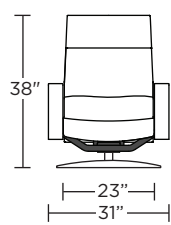

Wall Clearance: ST - 14", LG - 16", XL - 18"

CLD-CHR-XL

CLD-CHR-LG

CLD-CHR-ST

CLD-OTO-ST

CLD-OTO-ST

CLD-CHR-XL

CLD-CHR-LG

CLD-CHR-ST

CLD-CHR-XL

CLD-CHR-LG

CLD-CHR-ST

CLD-CHR-XL

CLD-CHR-LG

CLD-CHR-ST

Scale: 1/4 inch = 1 foot
All dimensions are approximate and subject to change.
Specify components from the sitting position.

Scale: 1/4 inch = 1 foot
 All dimensions are approximate and subject to change.
 Specify components from the sitting position.