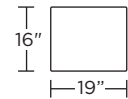

Wall Clearance: ST - 14", LG - 16", XL - 18"

CLD-CHR-XL

CLD-CHR-LG

CLD-CHR-ST

CLD-OTO-ST

CLD-OTO-ST

CLD-CHR-XL

CLD-CHR-LG

CLD-CHR-ST

CLD-CHR-XL

CLD-CHR-LG

CLD-CHR-ST

CLD-CHR-XL

CLD-CHR-LG

CLD-CHR-ST

Scale: 1/4 inch = 1 foot
All dimensions are approximate and subject to change.
Specify components from the sitting position.