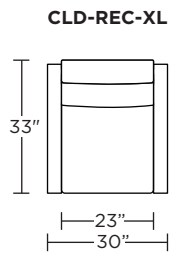

Wall Clearance: ST - 14", LG - 16", XL - 18"

CLD-CHR-XL

CLD-CHR-LG

CLD-CHR-ST

CLD-OTO-ST

CLD-OTO-ST

CLD-CHR-XL

CLD-CHR-LG

CLD-CHR-ST

CLD-CHR-XL

CLD-CHR-LG

CLD-CHR-ST

CLD-CHR-XL

CLD-CHR-LG

CLD-CHR-ST

Scale: 1/4 inch = 1 foot
All dimensions are approximate and subject to change.
Specify components from the sitting position.

Please use actual leather, fabric, Crypton®, Sunbrella® and Ultrasuede® swatches when specifying furniture as the colors shown may vary due to the printing process.

Wall Clearance: ST - 16", LG - 17", XL - 18"

Scale: 1/4 inch = 1 foot
 All dimensions are approximate and subject to change.
 Specify components from the sitting position.