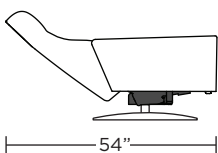

Wall Clearance: ST - 14", LG - 16", XL - 18"

CLD-CHR-XL

CLD-CHR-LG

CLD-CHR-ST

CLD-OTO-ST

CLD-OTO-ST

CLD-CHR-XL

CLD-CHR-LG

CLD-CHR-ST

CLD-CHR-XL

CLD-CHR-LG

CLD-CHR-ST

CLD-CHR-XL

CLD-CHR-LG

CLD-CHR-ST

Scale: 1/4 inch = 1 foot
All dimensions are approximate and subject to change.
Specify components from the sitting position.