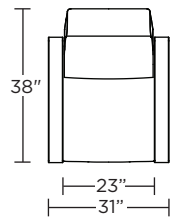

Wall Clearance: ST - 14", LG - 16", XL - 18"

CLD-CHR-XL

CLD-CHR-LG

CLD-CHR-ST

CLD-OTO-ST

CLD-OTO-ST

CLD-CHR-XL

CLD-CHR-LG

CLD-CHR-ST

CLD-CHR-XL

CLD-CHR-LG

CLD-CHR-ST

CLD-CHR-XL

CLD-CHR-LG

CLD-CHR-ST

Scale: 1/4 inch = 1 foot
All dimensions are approximate and subject to change.
Specify components from the sitting position.

Scale: 1/4 inch = 1 foot
 All dimensions are approximate and subject to change.
 Specify components from the sitting position.