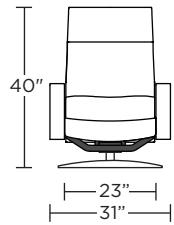

Wall Clearance: ST - 14", LG - 16", XL - 18"

CLD-CHR-XL

CLD-CHR-LG

CLD-CHR-ST

CLD-OTO-ST

CLD-OTO-ST

CLD-CHR-XL

CLD-CHR-LG

CLD-CHR-ST

CLD-CHR-XL

CLD-CHR-LG

CLD-CHR-ST

CLD-CHR-XL

CLD-CHR-LG

CLD-CHR-ST

Scale: 1/4 inch = 1 foot
All dimensions are approximate and subject to change.
Specify components from the sitting position.

Scale: 1/4 inch = 1 foot
 All dimensions are approximate and subject to change.
 Specify components from the sitting position.