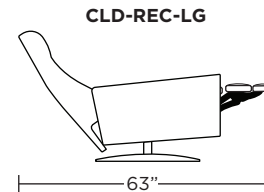

CLD-CHR-ST

CLD-CHR-XL

CLD-CHR-LG

CLD-CHR-ST

CLD-CHR-XL

CLD-CHR-LG

CLD-CHR-ST

Scale: 1/4 inch = 1 foot
All dimensions are approximate and subject to change.
Specify components from the sitting position.

Please use actual leather, fabric, Crypton®, Sunbrella® and Ultrasuede® swatches when specifying furniture as the colors shown may vary due to the printing process.

Wall Clearance: ST - 16", LG - 17", XL - 18"