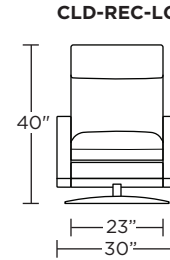

Wall Clearance: ST - 14", LG - 16", XL - 18"

CLD-CHR-XL

CLD-CHR-LG

CLD-CHR-ST

CLD-OTO-ST

CLD-OTO-ST

CLD-CHR-XL

CLD-CHR-LG

CLD-CHR-ST

CLD-CHR-XL

CLD-CHR-LG

CLD-CHR-ST

CLD-CHR-XL

CLD-CHR-LG

CLD-CHR-ST

Scale: 1/4 inch = 1 foot
All dimensions are approximate and subject to change.
Specify components from the sitting position.

Scale: 1/4 inch = 1 foot
 All dimensions are approximate and subject to change.
 Specify components from the sitting position.