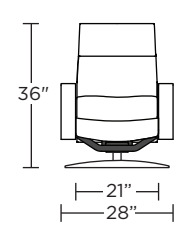

Wall Clearance: ST - 14", LG - 16", XL - 18"

CLD-CHR-XL

CLD-CHR-LG

CLD-CHR-ST

CLD-OTO-ST

CLD-OTO-ST

CLD-CHR-XL

CLD-CHR-LG

CLD-CHR-ST

CLD-CHR-XL

CLD-CHR-LG

CLD-CHR-ST

CLD-CHR-XL

CLD-CHR-LG

CLD-CHR-ST

Scale: 1/4 inch = 1 foot
All dimensions are approximate and subject to change.
Specify components from the sitting position.