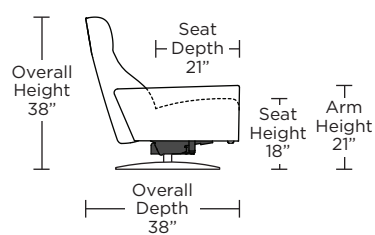

Wall Clearance: ST - 14", LG - 16", XL - 18"

CLD-CHR-XL

CLD-CHR-LG

CLD-CHR-ST

CLD-OTO-ST

CLD-OTO-ST

CLD-CHR-XL

CLD-CHR-LG

CLD-CHR-ST

CLD-CHR-XL

CLD-CHR-LG

CLD-CHR-ST

CLD-CHR-XL

CLD-CHR-LG

CLD-CHR-ST

Scale: 1/4 inch = 1 foot
All dimensions are approximate and subject to change.
Specify components from the sitting position.