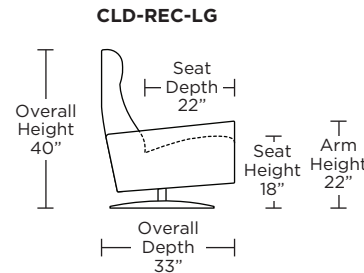

Wall Clearance: ST - 14", LG - 16", XL - 18"

CLD-CHR-XL

CLD-CHR-LG

CLD-CHR-ST

CLD-OTO-ST

CLD-OTO-ST

CLD-CHR-XL

CLD-CHR-LG

CLD-CHR-ST

CLD-CHR-XL

CLD-CHR-LG

CLD-CHR-ST

CLD-CHR-XL

CLD-CHR-LG

CLD-CHR-ST

Scale: 1/4 inch = 1 foot
All dimensions are approximate and subject to change.
Specify components from the sitting position.

Please use actual leather, fabric, Crypton®, Sunbrella® and Ultrasuede® swatches when specifying furniture as the colors shown may vary due to the printing process.

Wall Clearance: ST - 16", LG - 17", XL - 18"

Scale: 1/4 inch = 1 foot
 All dimensions are approximate and subject to change.
 Specify components from the sitting position.