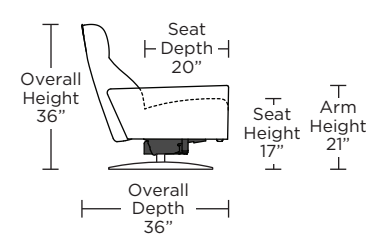

Wall Clearance: ST - 14", LG - 16", XL - 18"

CLD-CHR-XL

CLD-CHR-LG

CLD-CHR-ST

CLD-OTO-ST

CLD-OTO-ST

CLD-CHR-XL

CLD-CHR-LG

CLD-CHR-ST

CLD-CHR-XL

CLD-CHR-LG

CLD-CHR-ST

CLD-CHR-XL

CLD-CHR-LG

CLD-CHR-ST

Scale: 1/4 inch = 1 foot
All dimensions are approximate and subject to change.
Specify components from the sitting position.