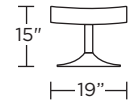

Wall Clearance: ST - 14", LG - 16", XL - 18"

CLD-CHR-XL

CLD-CHR-LG

CLD-CHR-ST

CLD-OTO-ST

CLD-OTO-ST

CLD-CHR-XL

CLD-CHR-LG

CLD-CHR-ST

CLD-CHR-XL

CLD-CHR-LG

CLD-CHR-ST

CLD-CHR-XL

CLD-CHR-LG

CLD-CHR-ST

Scale: 1/4 inch = 1 foot
All dimensions are approximate and subject to change.
Specify components from the sitting position.