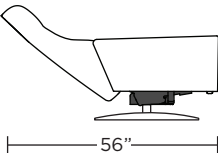

Wall Clearance: ST - 14", LG - 16", XL - 18"

CLD-CHR-XL

CLD-CHR-LG

CLD-CHR-ST

CLD-OTO-ST

CLD-OTO-ST

CLD-CHR-XL

CLD-CHR-LG

CLD-CHR-ST

CLD-CHR-XL

CLD-CHR-LG

CLD-CHR-ST

CLD-CHR-XL

CLD-CHR-LG

CLD-CHR-ST

Scale: 1/4 inch = 1 foot
All dimensions are approximate and subject to change.
Specify components from the sitting position.