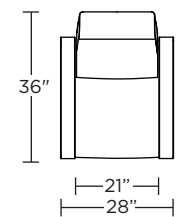

Wall Clearance: ST - 14", LG - 16", XL - 18"

CLD-CHR-XL

CLD-CHR-LG

CLD-CHR-ST

CLD-OTO-ST

CLD-OTO-ST

CLD-CHR-XL

CLD-CHR-LG

CLD-CHR-ST

CLD-CHR-XL

CLD-CHR-LG

CLD-CHR-ST

CLD-CHR-XL

CLD-CHR-LG

CLD-CHR-ST

Scale: 1/4 inch = 1 foot
All dimensions are approximate and subject to change.
Specify components from the sitting position.

Scale: 1/4 inch = 1 foot
 All dimensions are approximate and subject to change.
 Specify components from the sitting position.