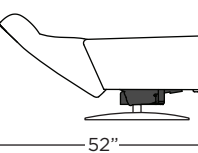

Wall Clearance: ST - 14", LG - 16", XL - 18"

CLD-CHR-XL

CLD-CHR-LG

CLD-CHR-ST

CLD-OTO-ST

CLD-OTO-ST

CLD-CHR-XL

CLD-CHR-LG

CLD-CHR-ST

CLD-CHR-XL

CLD-CHR-LG

CLD-CHR-ST

CLD-CHR-XL

CLD-CHR-LG

CLD-CHR-ST

Scale: 1/4 inch = 1 foot
All dimensions are approximate and subject to change.
Specify components from the sitting position.