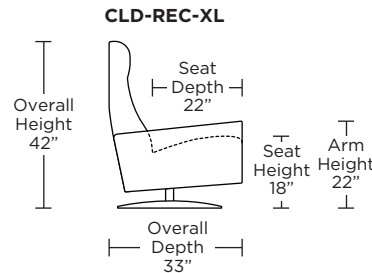

Wall Clearance: ST - 14", LG - 16", XL - 18"

CLD-CHR-XL

CLD-CHR-LG

CLD-CHR-ST

CLD-OTO-ST

CLD-OTO-ST

CLD-CHR-XL

CLD-CHR-LG

CLD-CHR-ST

CLD-CHR-XL

CLD-CHR-LG

CLD-CHR-ST

CLD-CHR-XL

CLD-CHR-LG

CLD-CHR-ST

Scale: 1/4 inch = 1 foot
All dimensions are approximate and subject to change.
Specify components from the sitting position.

Please use actual leather, fabric, Crypton®, Sunbrella® and Ultrasuede® swatches when specifying furniture as the colors shown may vary due to the printing process.

Wall Clearance: ST - 16", LG - 17", XL - 18"

Scale: 1/4 inch = 1 foot
 All dimensions are approximate and subject to change.
 Specify components from the sitting position.