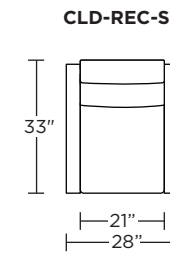

Wall Clearance: ST - 14", LG - 16", XL - 18"

CLD-CHR-XL

CLD-CHR-LG

CLD-CHR-ST

CLD-OTO-ST

CLD-OTO-ST

CLD-CHR-XL

CLD-CHR-LG

CLD-CHR-ST

CLD-CHR-XL

CLD-CHR-LG

CLD-CHR-ST

CLD-CHR-XL

CLD-CHR-LG

CLD-CHR-ST

Scale: 1/4 inch = 1 foot
All dimensions are approximate and subject to change.
Specify components from the sitting position.

Please use actual leather, fabric, Crypton®, Sunbrella® and Ultrasuede® swatches when specifying furniture as the colors shown may vary due to the printing process.

Wall Clearance: ST - 16", LG - 17", XL - 18"

Scale: 1/4 inch = 1 foot
 All dimensions are approximate and subject to change.
 Specify components from the sitting position.