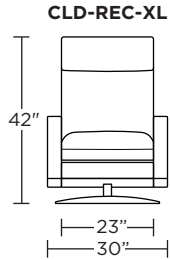

Wall Clearance: ST - 14", LG - 16", XL - 18"

CLD-CHR-XL

CLD-CHR-LG

CLD-CHR-ST

CLD-OTO-ST

CLD-OTO-ST

CLD-CHR-XL

CLD-CHR-LG

CLD-CHR-ST

CLD-CHR-XL

CLD-CHR-LG

CLD-CHR-ST

CLD-CHR-XL

CLD-CHR-LG

CLD-CHR-ST

Scale: 1/4 inch = 1 foot
All dimensions are approximate and subject to change.
Specify components from the sitting position.

Please use actual leather, fabric, Crypton®, Sunbrella® and Ultrasuede® swatches when specifying furniture as the colors shown may vary due to the printing process.

Wall Clearance: ST - 16", LG - 17", XL - 18"

Scale: 1/4 inch = 1 foot
 All dimensions are approximate and subject to change.
 Specify components from the sitting position.