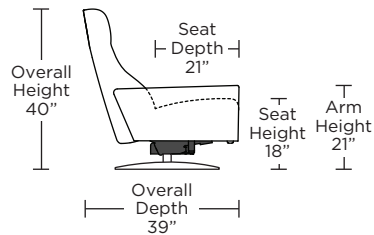

Wall Clearance: ST - 14", LG - 16", XL - 18"

CLD-CHR-XL

CLD-CHR-LG

CLD-CHR-ST

CLD-OTO-ST

CLD-OTO-ST

CLD-CHR-XL

CLD-CHR-LG

CLD-CHR-ST

CLD-CHR-XL

CLD-CHR-LG

CLD-CHR-ST

CLD-CHR-XL

CLD-CHR-LG

CLD-CHR-ST

Scale: 1/4 inch = 1 foot
All dimensions are approximate and subject to change.
Specify components from the sitting position.