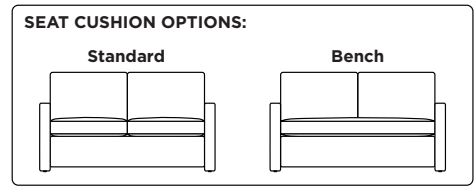

COMFORT SLEEPER® BY AMERICAN LEATHER

BENTLEY

**AMERICAN
LEATHER®**

Standard Comfort Sleeper®

Features:

- Featuring the patented Tiffany 24/7™ platform sleep system
- Room to stretch out with true 80 inches of bedroom-length sleeping surface
- Ultimate comfort on five inches of plush, high-density foam mattress
- Under-sofa dust covers keeps dust and dirt from ever touching the mattress
- Zero wall clearance
- Quick-ship delivery
- Single-needle top-stitch
- Double-needle top-stitch detail on arm
- High-density, high-resiliency foam seat cushions
- Loose back and seat cushions
- Lifetime warranty on frame
- 10-year mechanism warranty

Leg height is 1/4"

Please use actual leather, fabric, Crypton®, Sunbrella® and Ultrasuede® swatches when specifying furniture as the colors shown may vary due to the printing process.

Note: Seat depth includes cushion overhang which may be up to 1"

- * Picture shows left arm seated. Please specify left or right arm seated when ordering.
- All orders are in seated position.
- † Dotted lines for Queen Plus sizes indicates the number of seats.
- All dimensions are approximate and subject to change.
- ‡ Chaise lifts up to reveal hidden storage space. • Storage