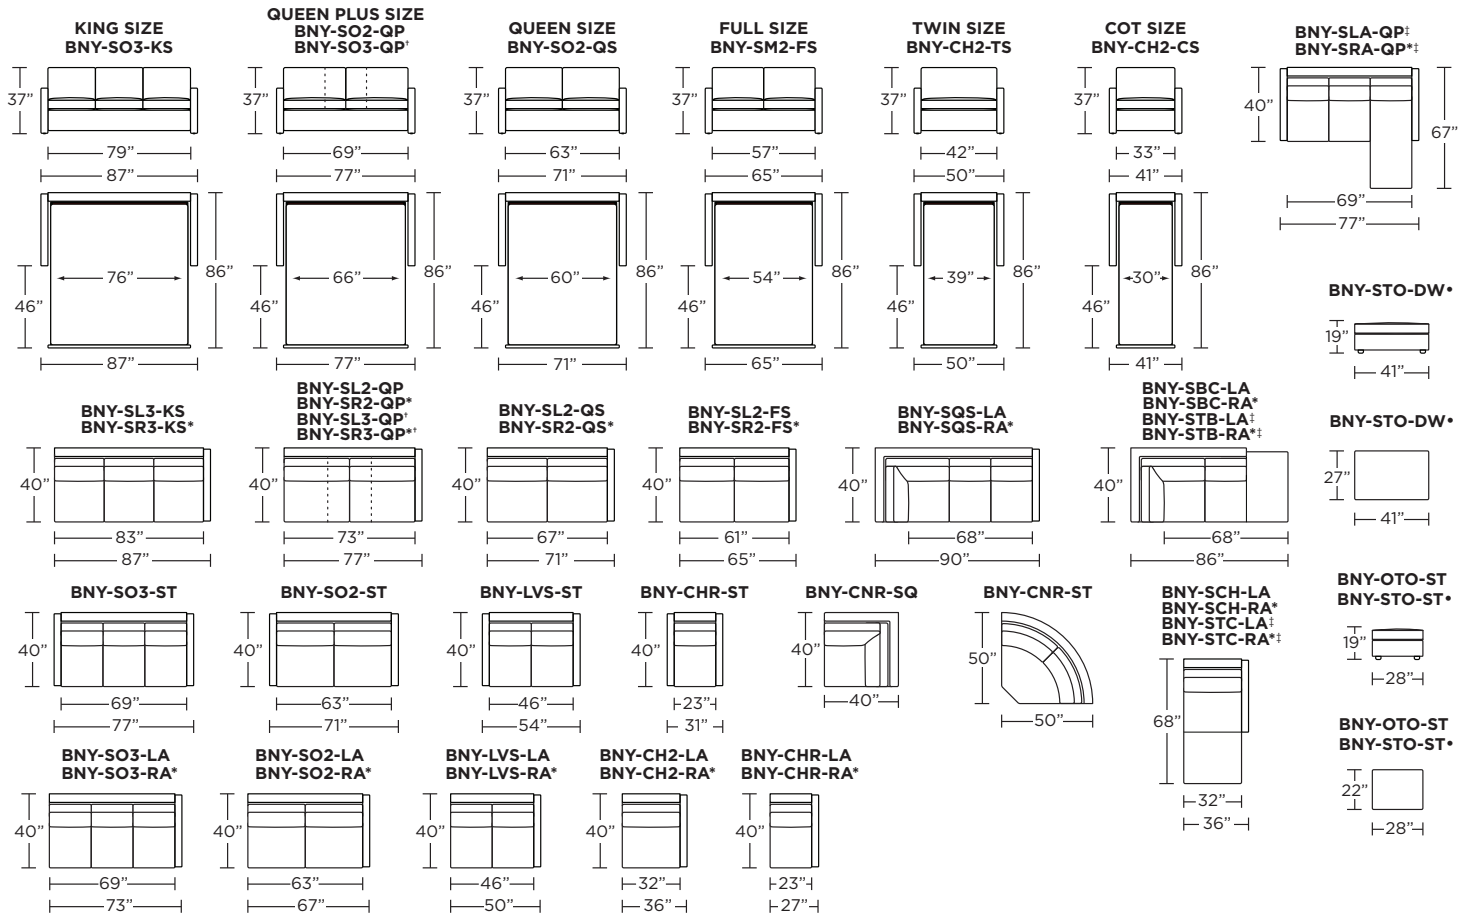

Leg height is 1/4"

Please use actual leather, fabric, Crypton®, Sunbrella® and Ultrasuede® swatches when specifying furniture as the colors shown may vary due to the printing process.

Note: Seat depth includes cushion overhang which may be up to 1"

- * Picture shows left arm seated. Please specify left or right arm seated when ordering.
- All orders are in seated position.
- † Dotted lines for Queen Plus sizes indicates the number of seats.
- All dimensions are approximate and subject to change.
- ‡ Chaise lifts up to reveal hidden storage space. • Storage