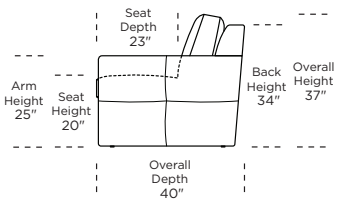

Leg height is 1/4"

Please use actual leather, fabric, Crypton®, Sunbrella® and Ultrasuede® swatches when specifying furniture as the colors shown may vary due to the printing process.

Note: Seat depth includes cushion overhang which may be up to 1"

- * Picture shows left arm seated. Please specify left or right arm seated when ordering.
- All orders are in seated position.
- † Dotted lines for Queen Plus sizes indicates the number of seats.
- All dimensions are approximate and subject to change.
- ‡ Chaise lifts up to reveal hidden storage space. • Storage