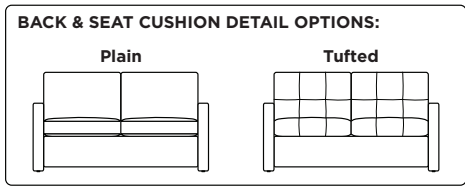

COMFORT SLEEPER® BY AMERICAN LEATHER

BENTLEY

**AMERICAN
LEATHER®**

Standard Comfort Sleeper®

Features:

- Featuring the patented Tiffany 24/7™ platform sleep system
- Room to stretch out with true 80 inches of bedroom-length sleeping surface
- Ultimate comfort on five inches of plush, high-density foam mattress
- Under-sofa dust covers keeps dust and dirt from ever touching the mattress
- Zero wall clearance
- Quick-ship delivery
- Single-needle top-stitch
- Double-needle top-stitch detail on arm
- High-density, high-resiliency foam seat cushions
- Loose back and seat cushions
- Lifetime warranty on frame
- 10-year mechanism warranty

Mattress Options:

- HiPerform with Crypton™ ticking
- Cooling Gel
- Tempur-Pedic®

Options:

- High-density, high-resiliency foam seat cushions encased in down and down back cushions available
- Bench seat cushion
- Tufted back and seat cushion decorative detail
- Ottomans available with casters

Leg height is 1/4"

Please use actual leather, fabric, Crypton®, Sunbrella® and Ultrasuede® swatches when specifying furniture as the colors shown may vary due to the printing process.

Note: Seat depth includes cushion overhang which may be up to 1"

- * Picture shows left arm seated. Please specify left or right arm seated when ordering.
- All orders are in seated position.
- † Dotted lines for Queen Plus sizes indicates the number of seats.
- All dimensions are approximate and subject to change.
- ‡ Chaise lifts up to reveal hidden storage space. • Storage